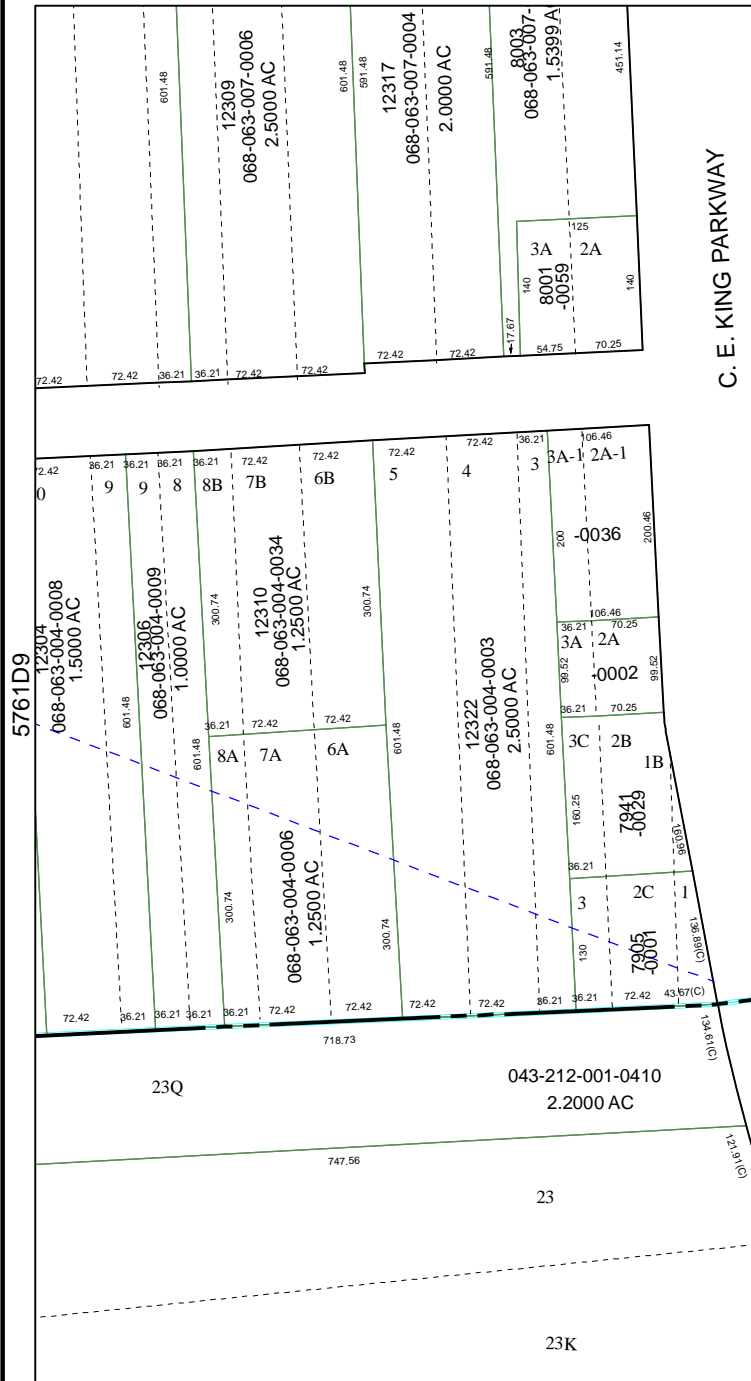

5761D6

C. E. KING PARKWAY

GREEN RIVER DRIVE

5760B2

# Harris County Appraisal District

0 100 200  
 PUBLICATION DATE:  
 1/13/2012

Geospatial or map data maintained by the Harris County Appraisal District is for informational purposes and may not have been prepared for or be suitable for legal, engineering, or surveying purposes. It does not represent an on-the-ground survey and only represents the approximate location of property boundaries.

MAP LOCATION