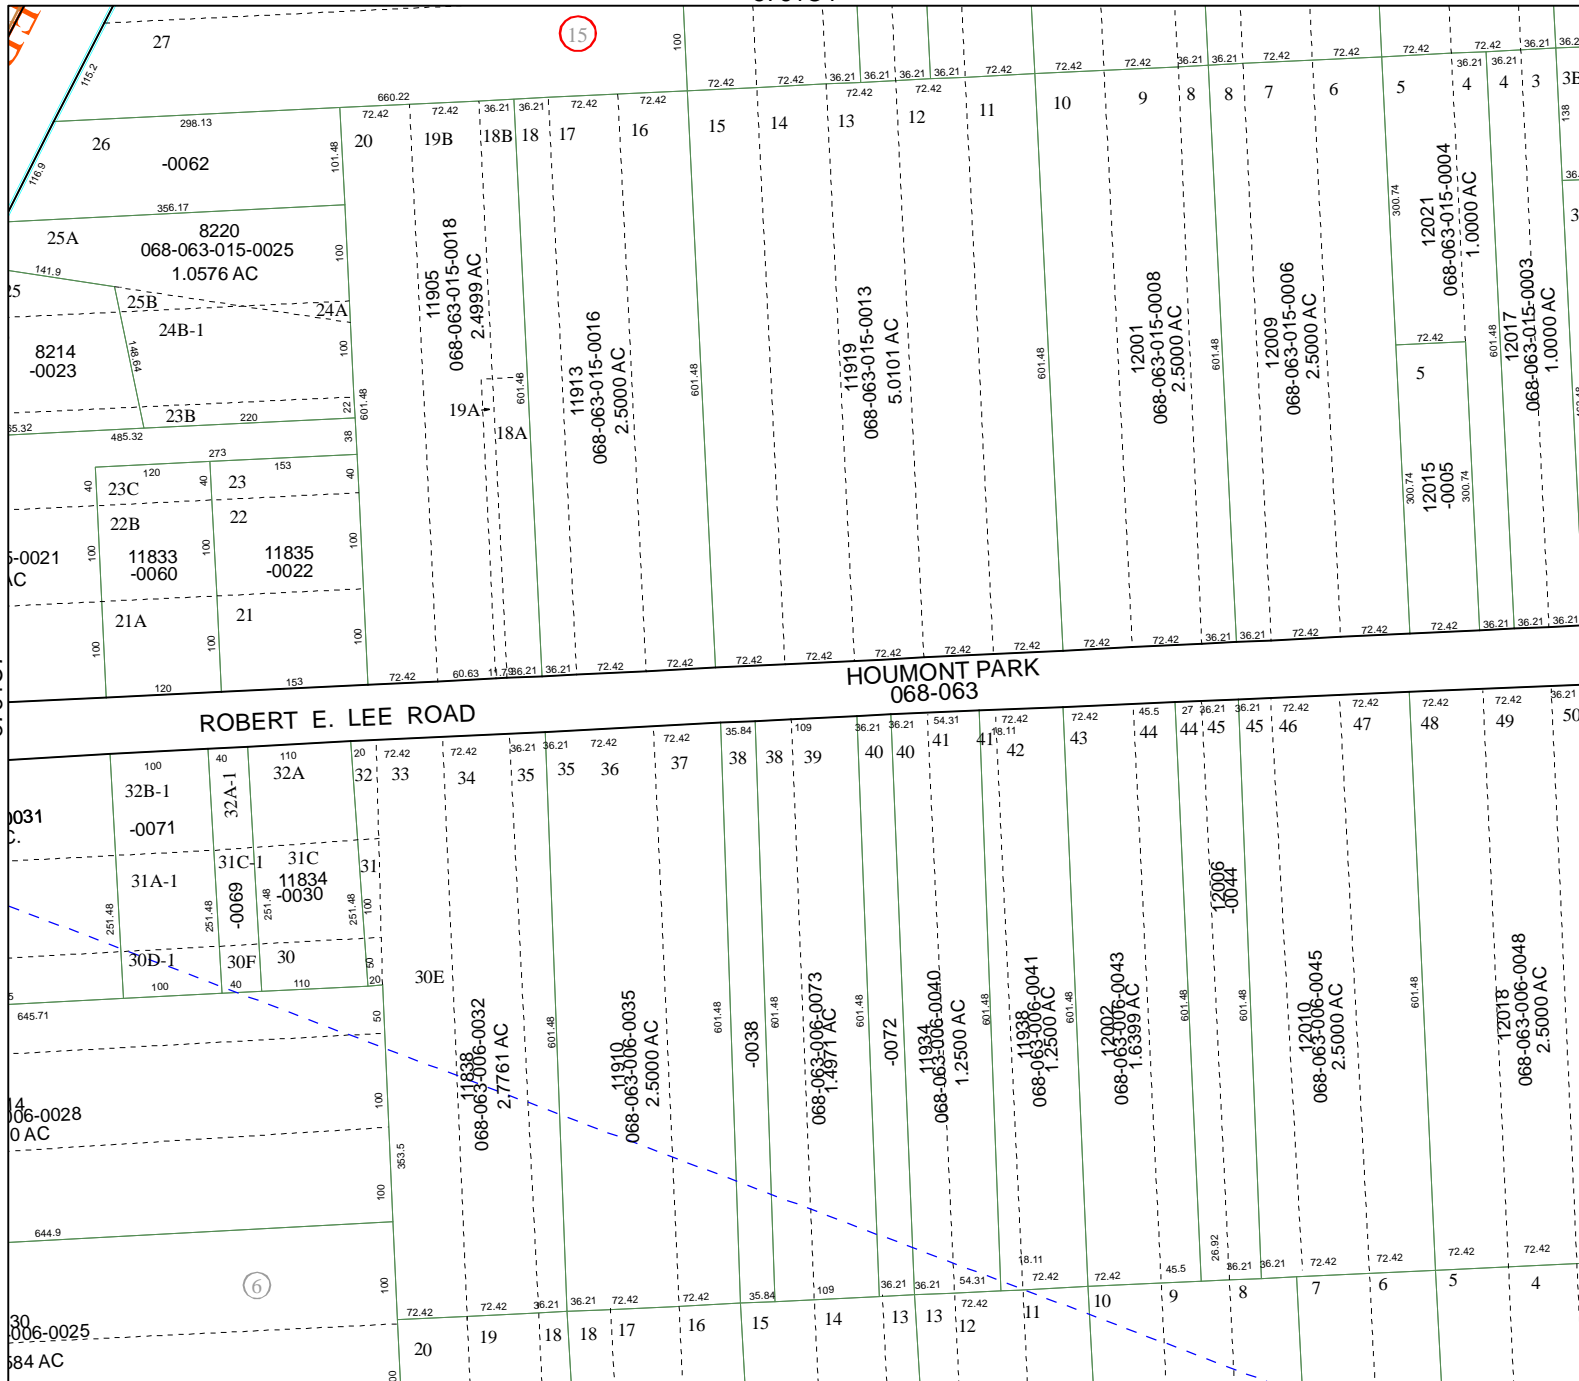

5761C4

5761C12

Harris County Appraisal District

0 100 200
 PUBLICATION DATE:
 8/15/2011

Geospatial or map data maintained by the Harris County Appraisal District is for informational purposes and may not be prepared for or be suitable for legal, engineering, or surveying purposes. It does not represent an on-the-ground survey and only represents the approximate location of property boundaries.

MAP LOCATION

FACET 5761C

1	2	3	4
5	6	7	8
9	10	11	12