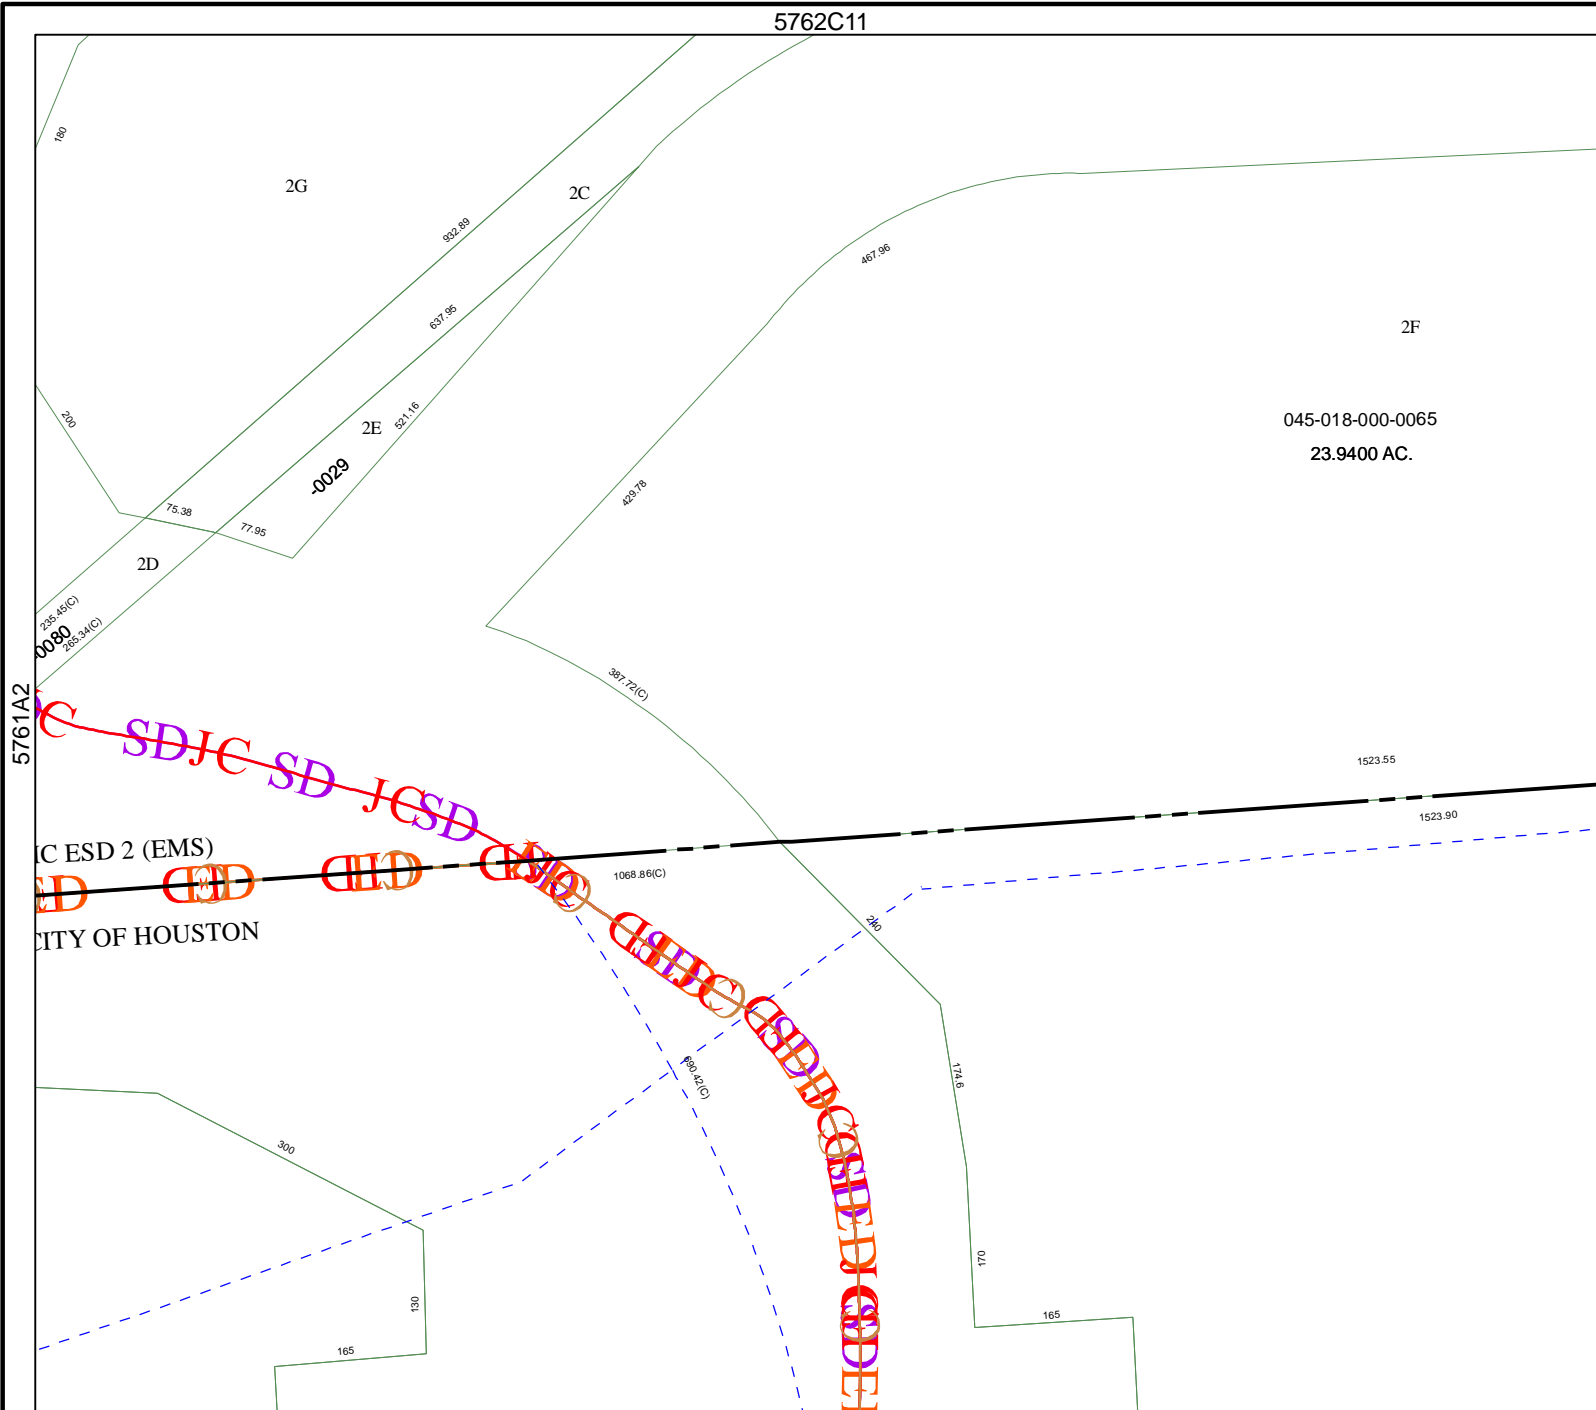

5762C11

Harris County Appraisal District

045-018-000-0065
23.9400 AC.

0 100 200

PUBLICATION DATE:
8/15/2011

Geospatial or map data maintained by the Harris County Appraisal District is for informational purposes and may **not** have been prepared for or be suitable for legal, engineering, or surveying purposes. It does **not** represent an on-the-ground survey and only represents the approximate location of property boundaries.

MAP LOCATION

FACET 5761A

1	2	3	4
5	6	7	8
9	10	11	12

5761A7

5761A2

5761A4

C ESD 2 (EMS)
CITY OF HOUSTON