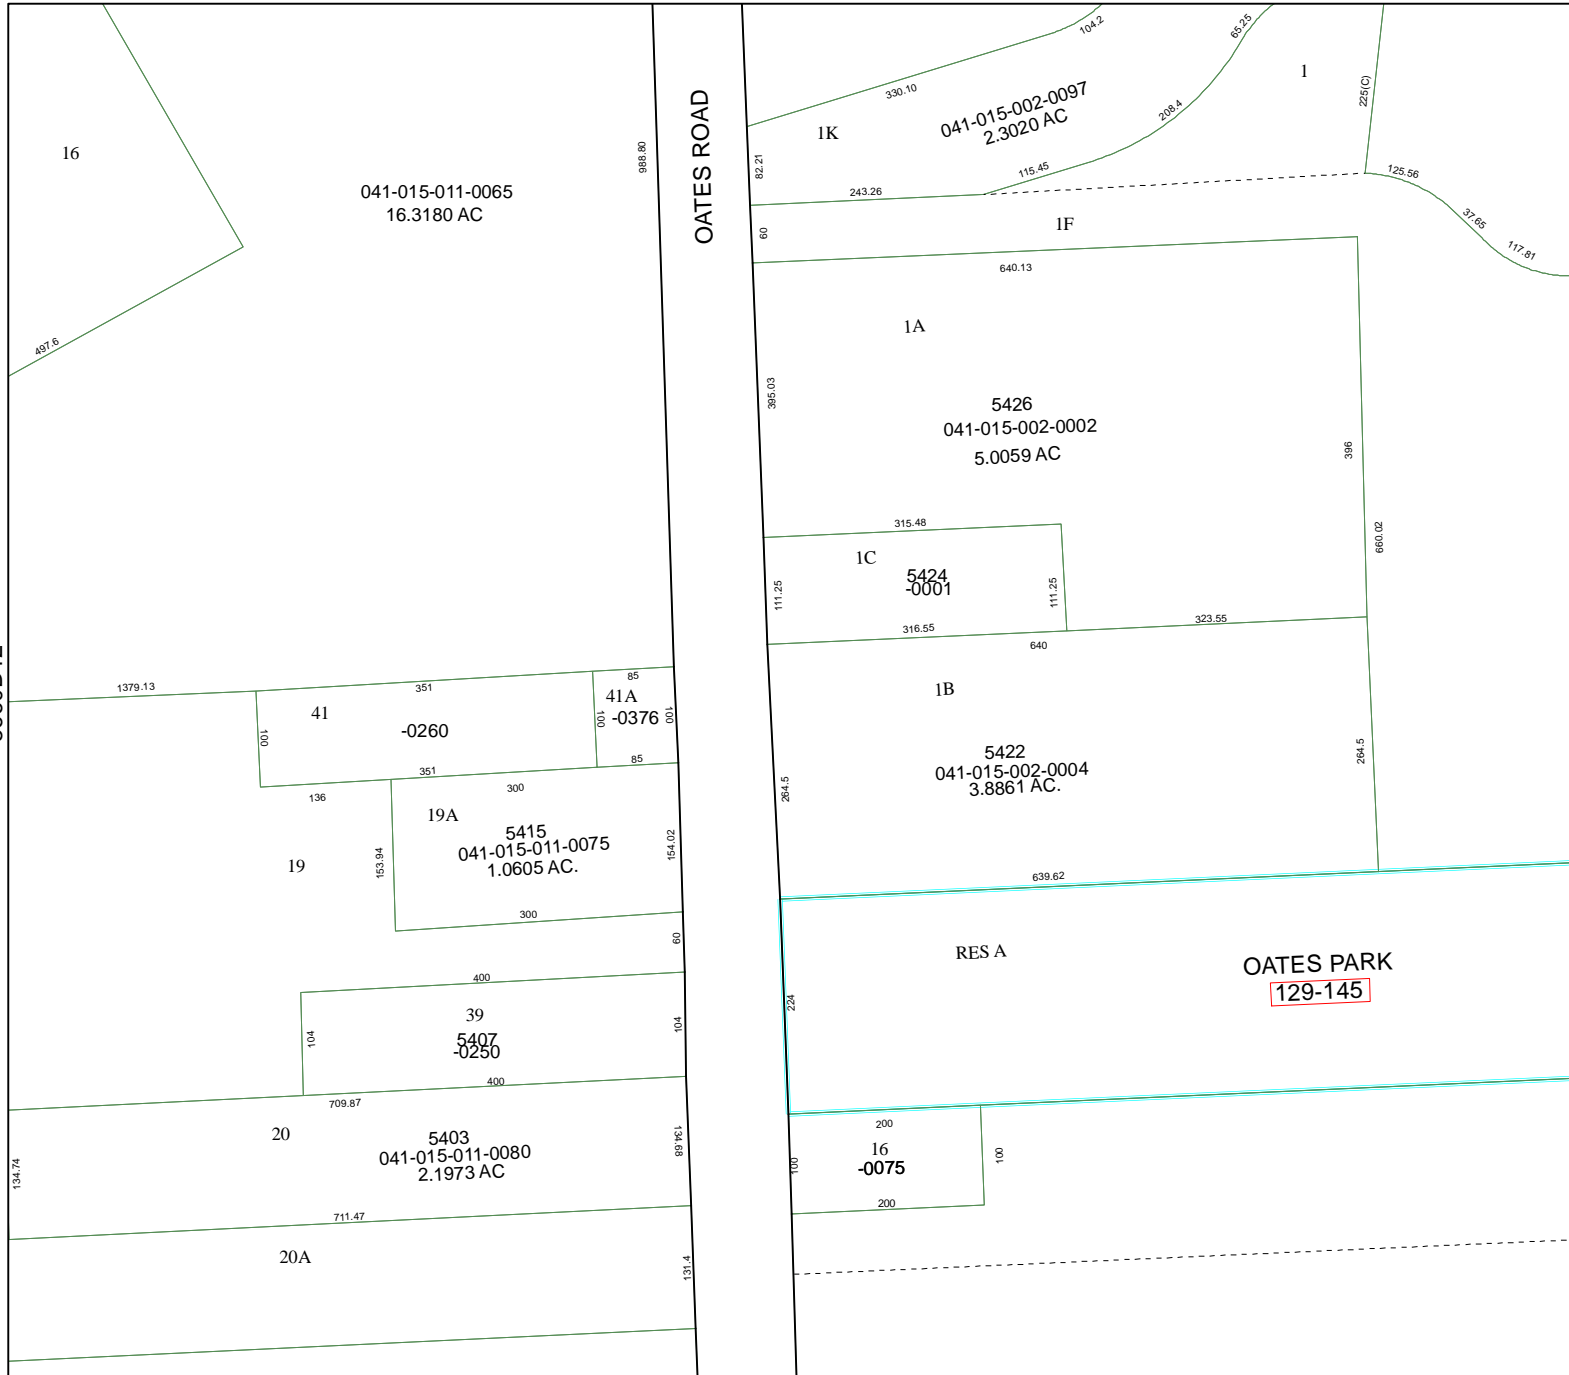

5760C5

5660D12

OATES ROAD

OATES PARK  
129-145

5759A1

# Harris County Appraisal District

0 100 200

PUBLICATION DATE:  
9/1/2011

Geospatial or map data maintained by the Harris County Appraisal District is for informational purposes and may not have been prepared for or be suitable for legal, engineering, or surveying purposes. It does not represent an on-the-ground survey and only represents the approximate location of property boundaries.

MAP LOCATION

## FACET 5760C

1	2	3	4
5	6	7	8
9	10	11	12

5760C10