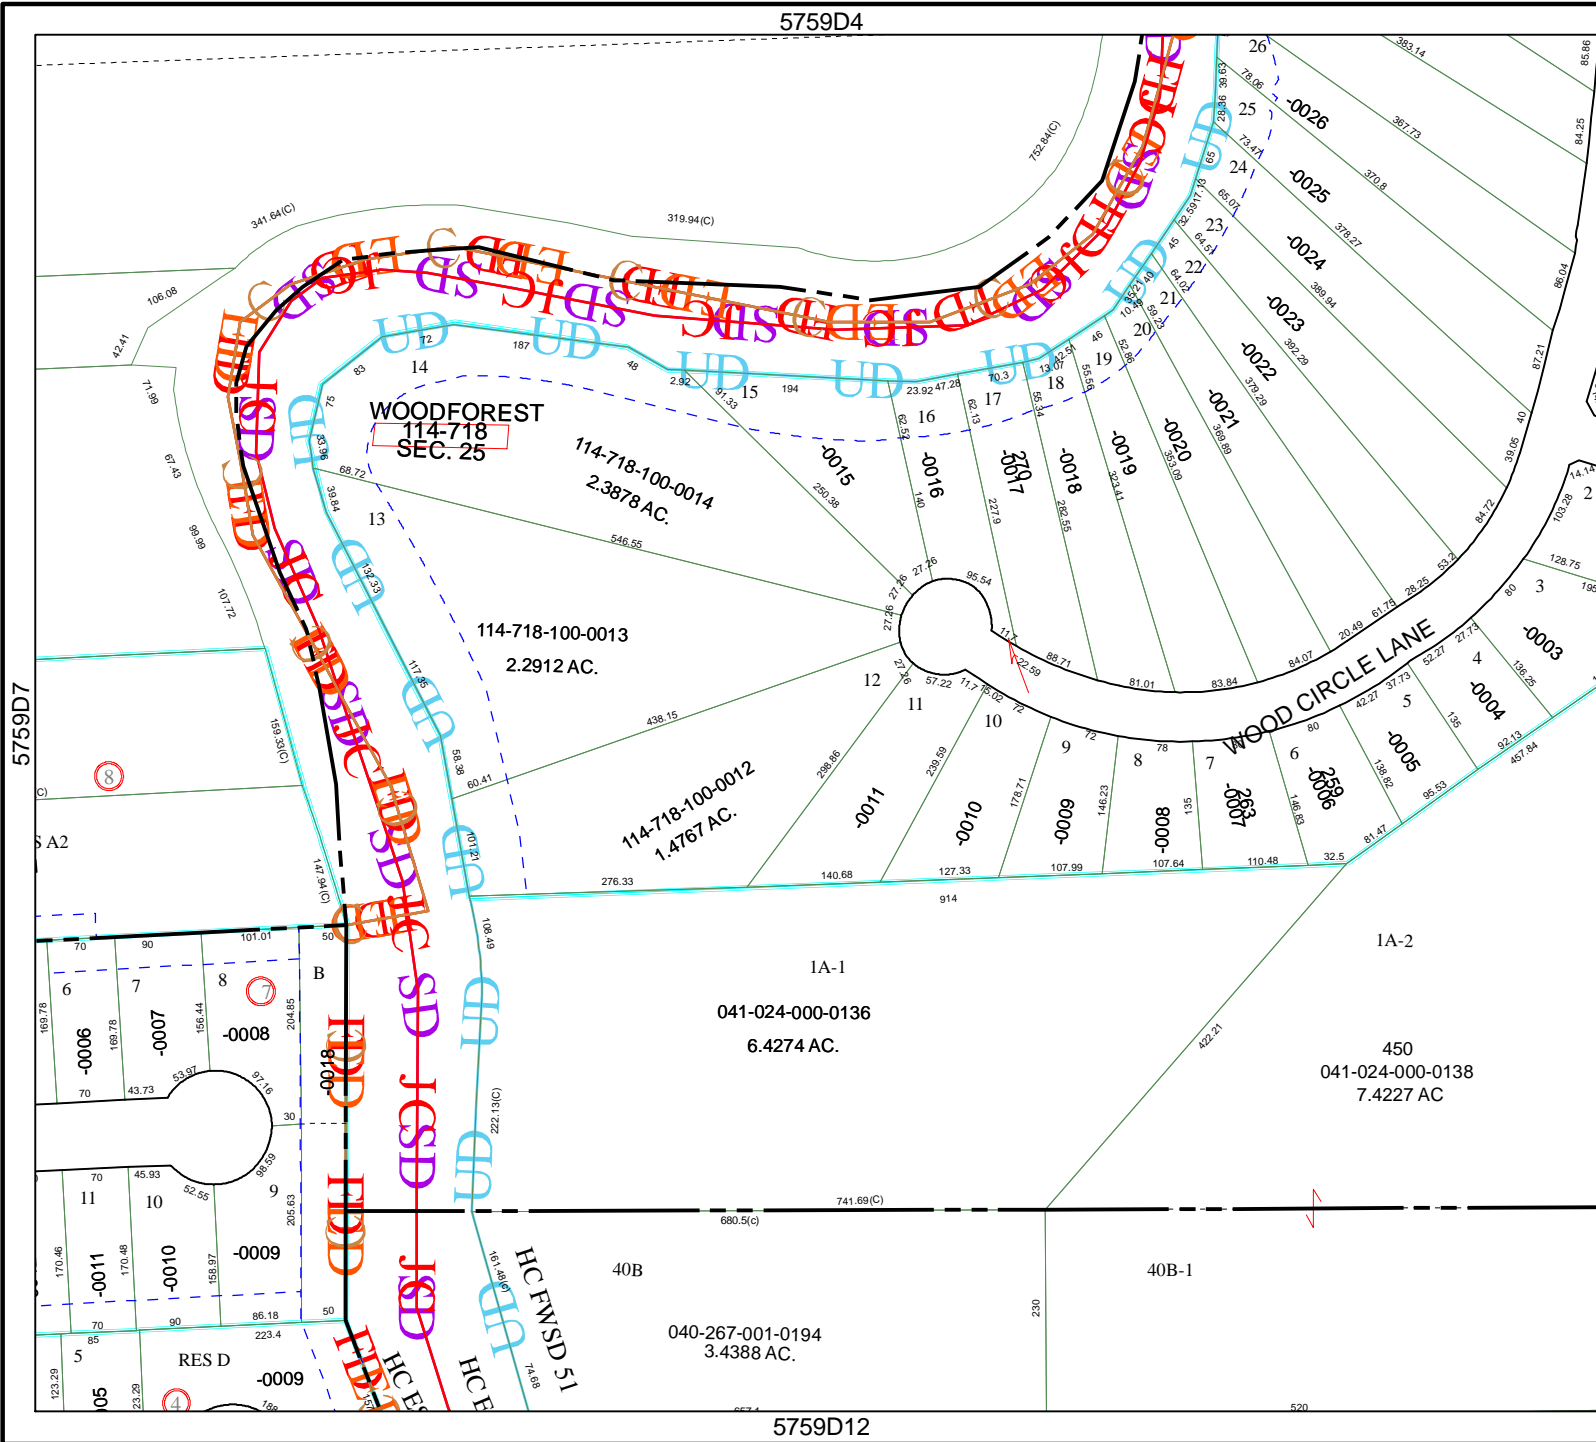

5759D4

Harris County Appraisal District

0 100 200

PUBLICATION DATE:
8/15/2011

Geospatial or map data maintained by the Harris County Appraisal District is for informational purposes and may not have been prepared for or be suitable for legal, engineering, or surveying purposes. It does not represent an on-the-ground survey and only represents the approximate location of property boundaries.

MAP LOCATION

FACET 5759D

1	2	3	4
5	6	7	8
9	10	11	12

5759D12