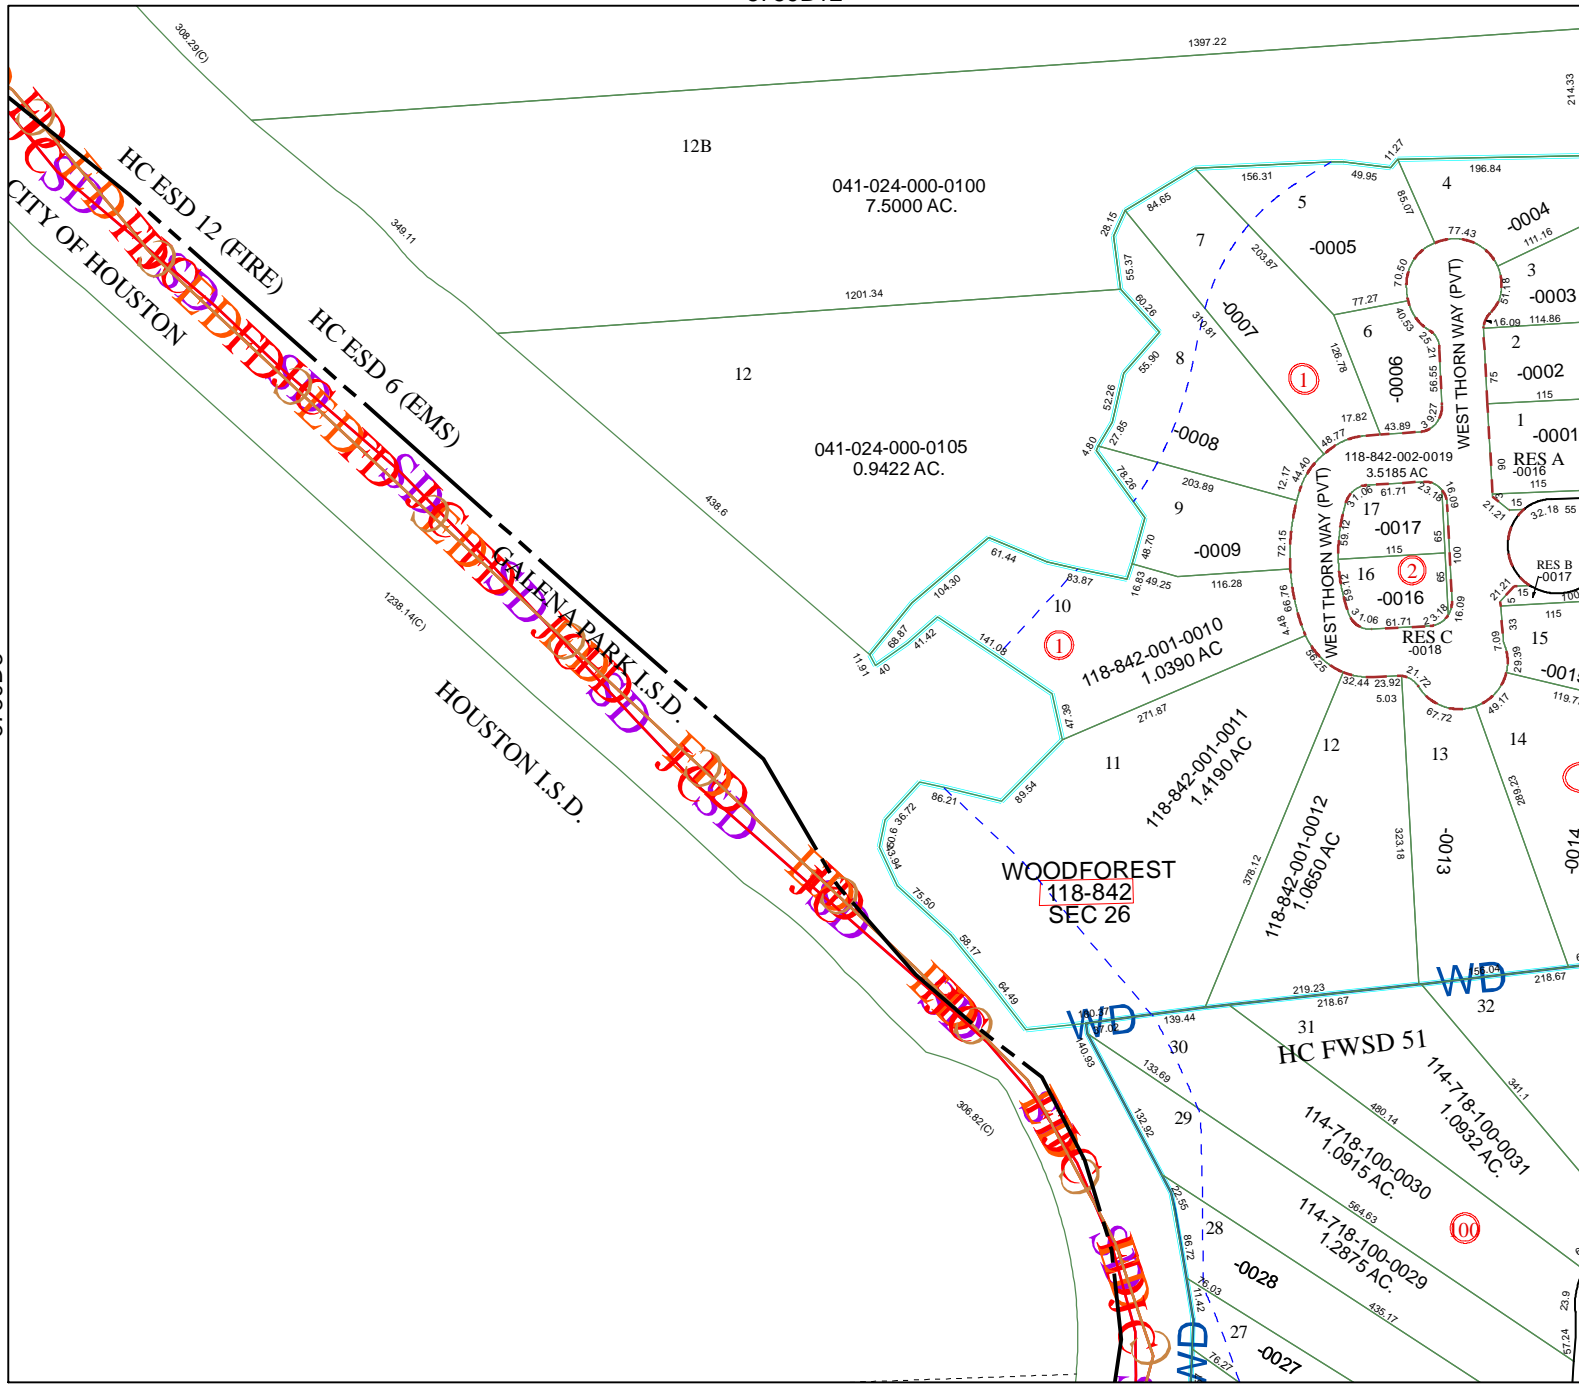

5759B12

Harris County Appraisal District

0 100 200
 PUBLICATION DATE:
 1/18/2012

Geospatial or map data maintained by the Harris County Appraisal District is for informational purposes and may not have been prepared for or be suitable for legal, engineering, or surveying purposes. It does not represent an on-the-ground survey and only represents the approximate location of property boundaries.

MAP LOCATION

FACET 5759D

1	2	3	4
5	6	7	8
9	10	11	12

5759D8

5759D3

5859C1