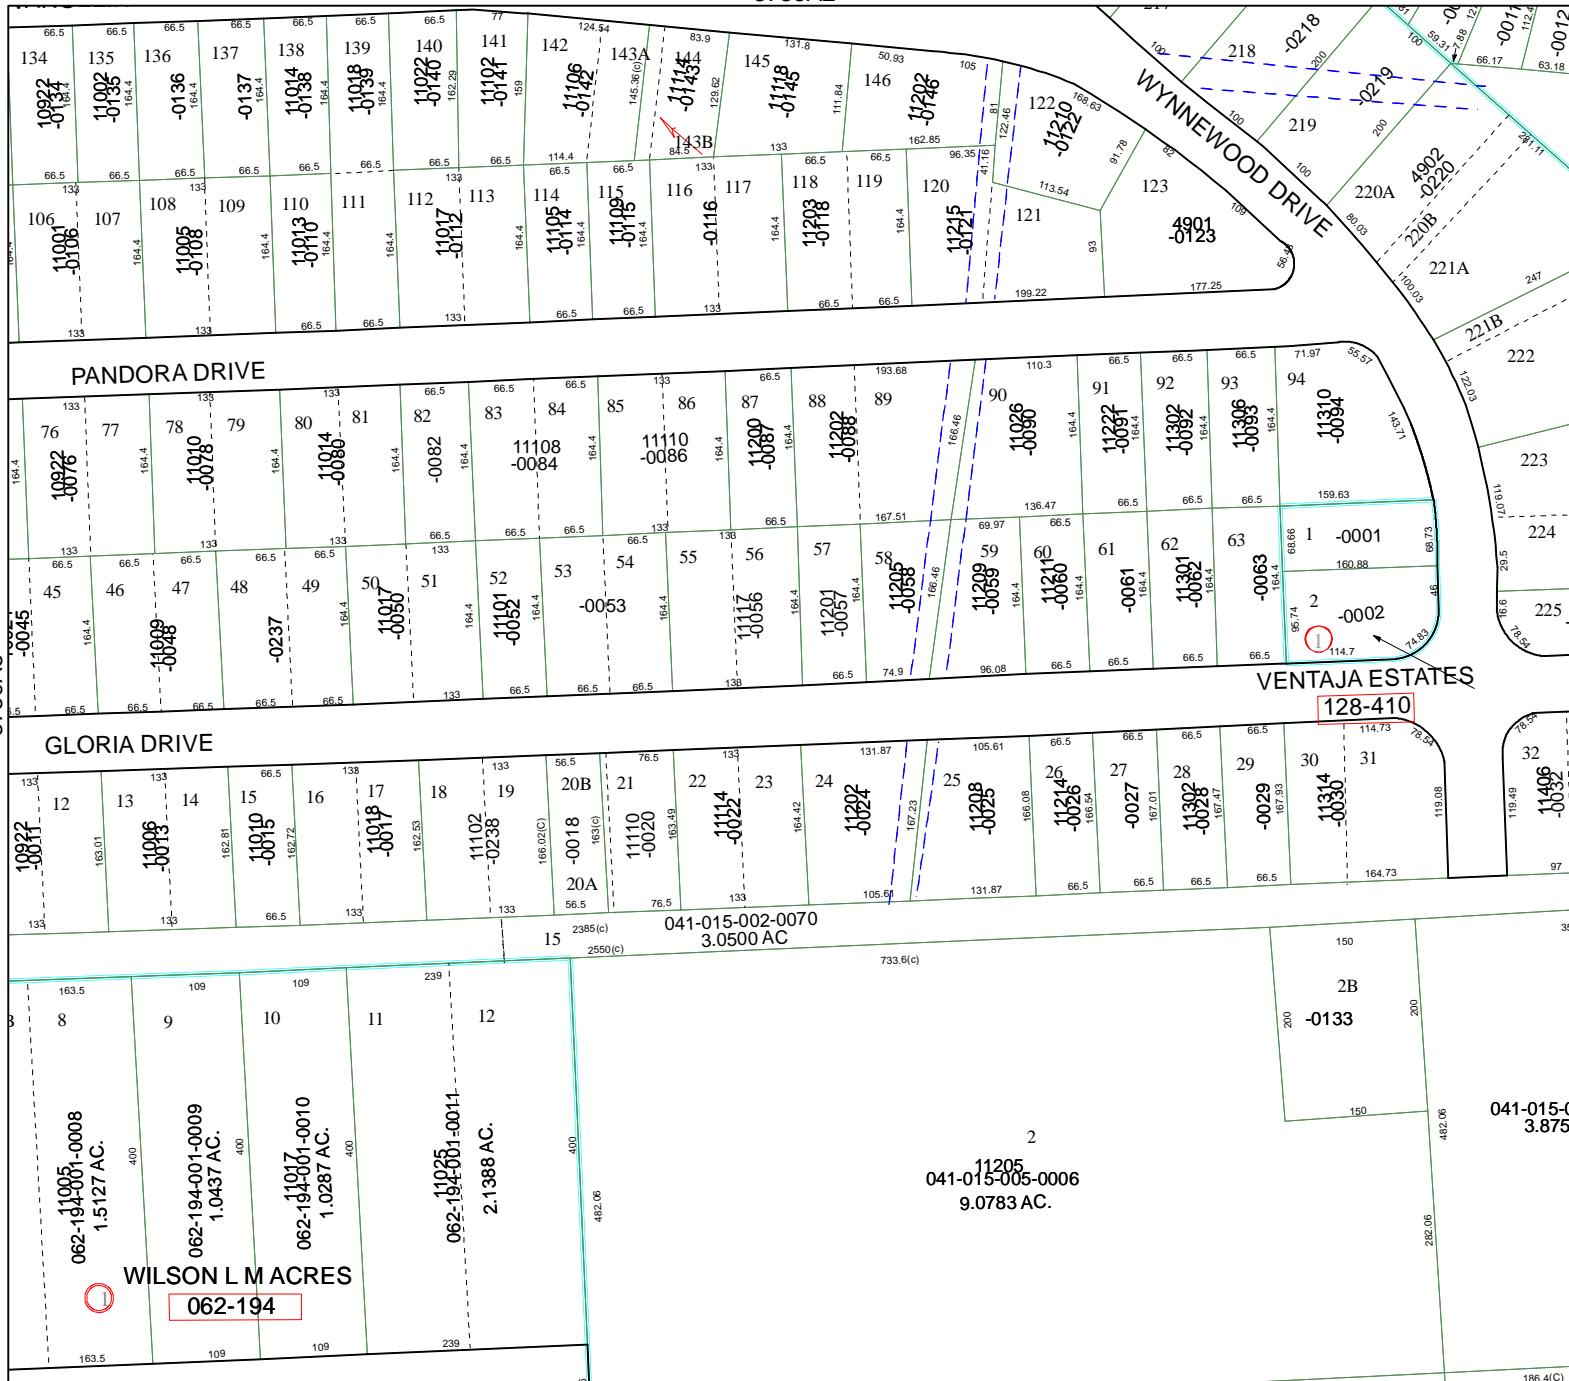

5759A2

5759A5

# Harris County Appraisal District

0 100 200  
**PUBLICATION DATE:**  
 8/18/2011

Geospatial or map data maintained by the Harris County Appraisal District is for informational purposes and may not have been prepared for or be suitable for legal, engineering, or surveying purposes. It does not represent an on-the-ground survey and only represents the approximate location of property boundaries.

### MAP LOCATION

# FACET 5759A

1	2	3	4
5	6	7	8
9	10	11	12

WILSON L M ACRES  
 062-194

2  
 041-015-005-0006  
 9.0783 AC.

5759A10