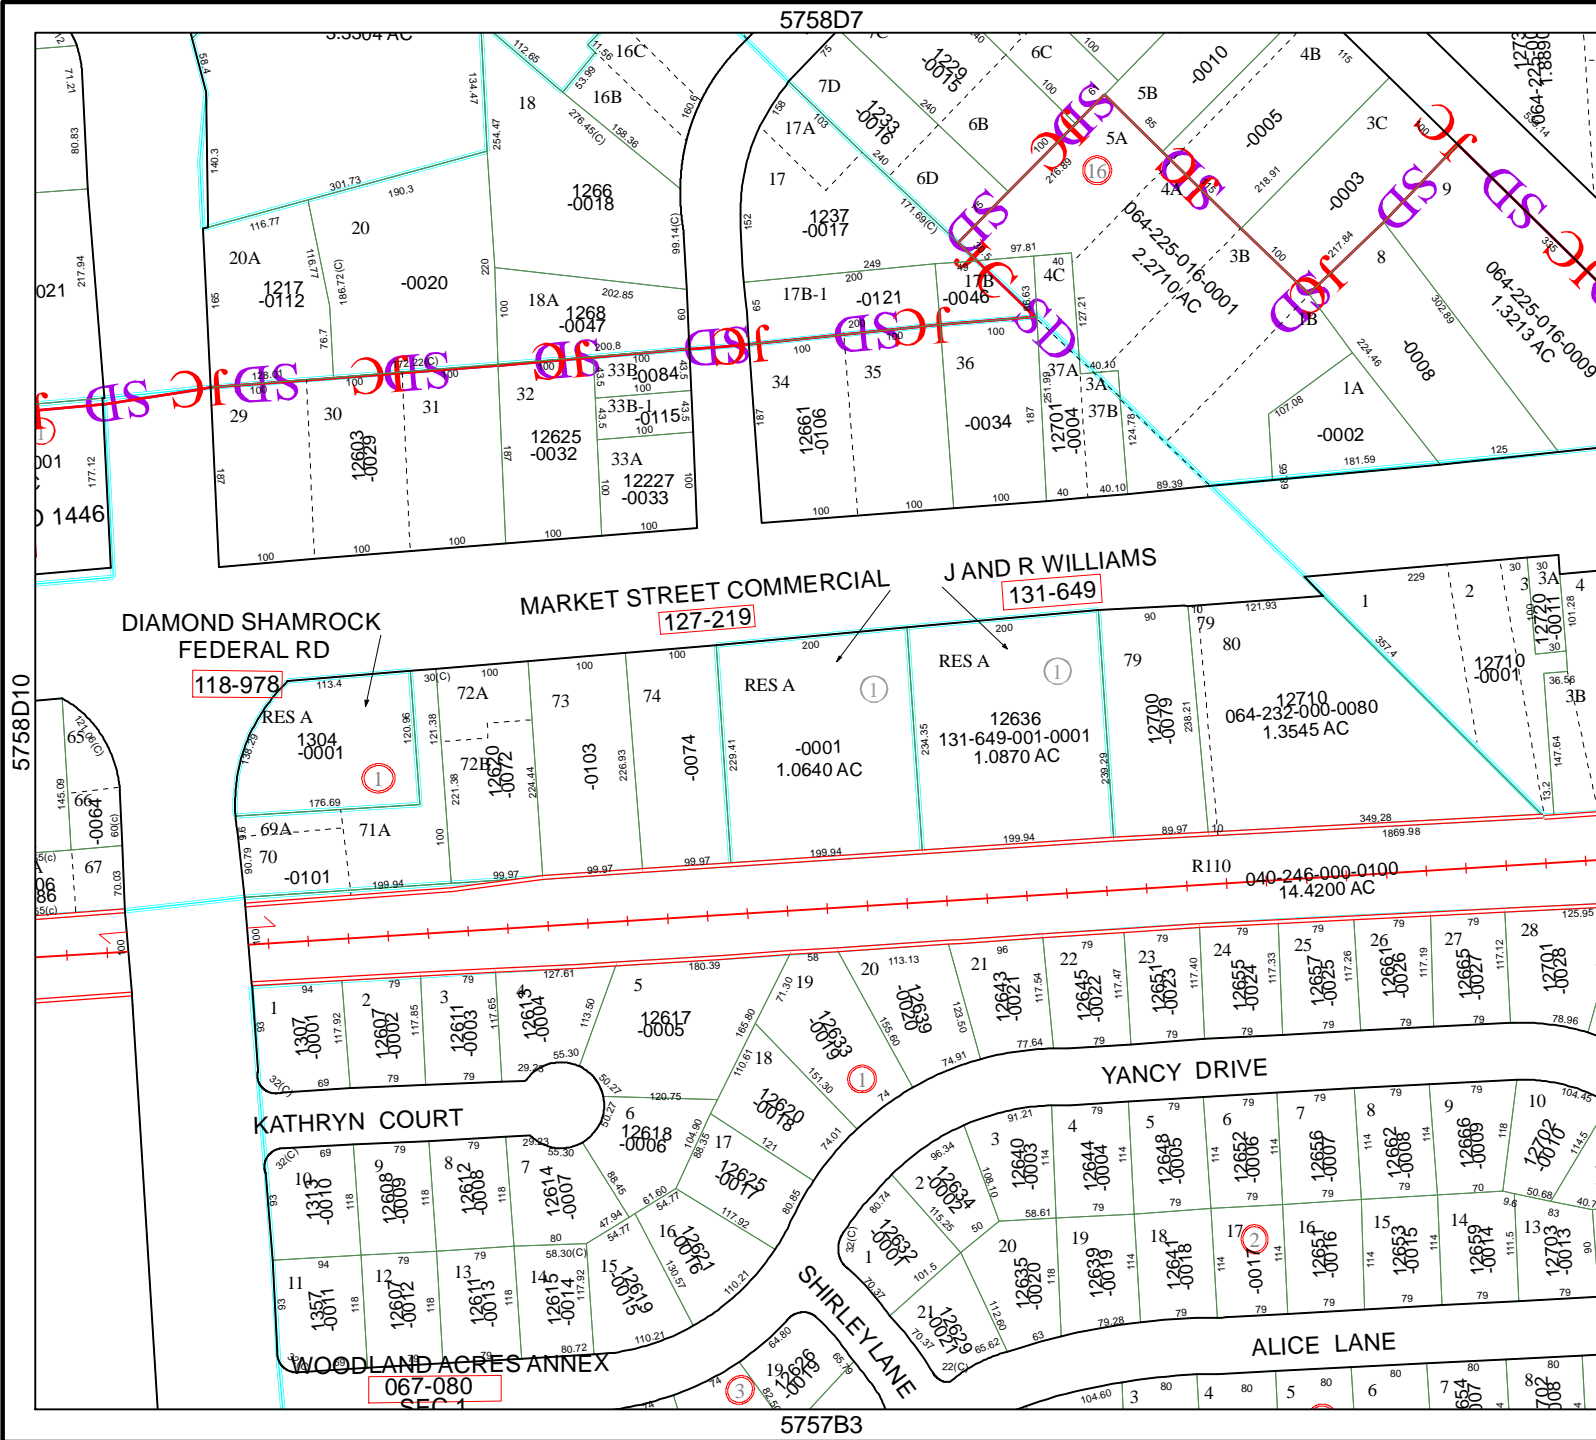

Harris County Appraisal District

0 100 200

PUBLICATION DATE:
8/15/2011

Geospatial or map data maintained by the Harris County Appraisal District is for informational purposes and may not be prepared for or be suitable for legal, engineering, or surveying purposes. It does not represent an on-the-ground survey and only represents the approximate location of property boundaries.

MAP LOCATION

FACET 5758D

1	2	3	4
5	6	7	8
9	10	11	12

5758D10

5758D12

5758D7

5757B3