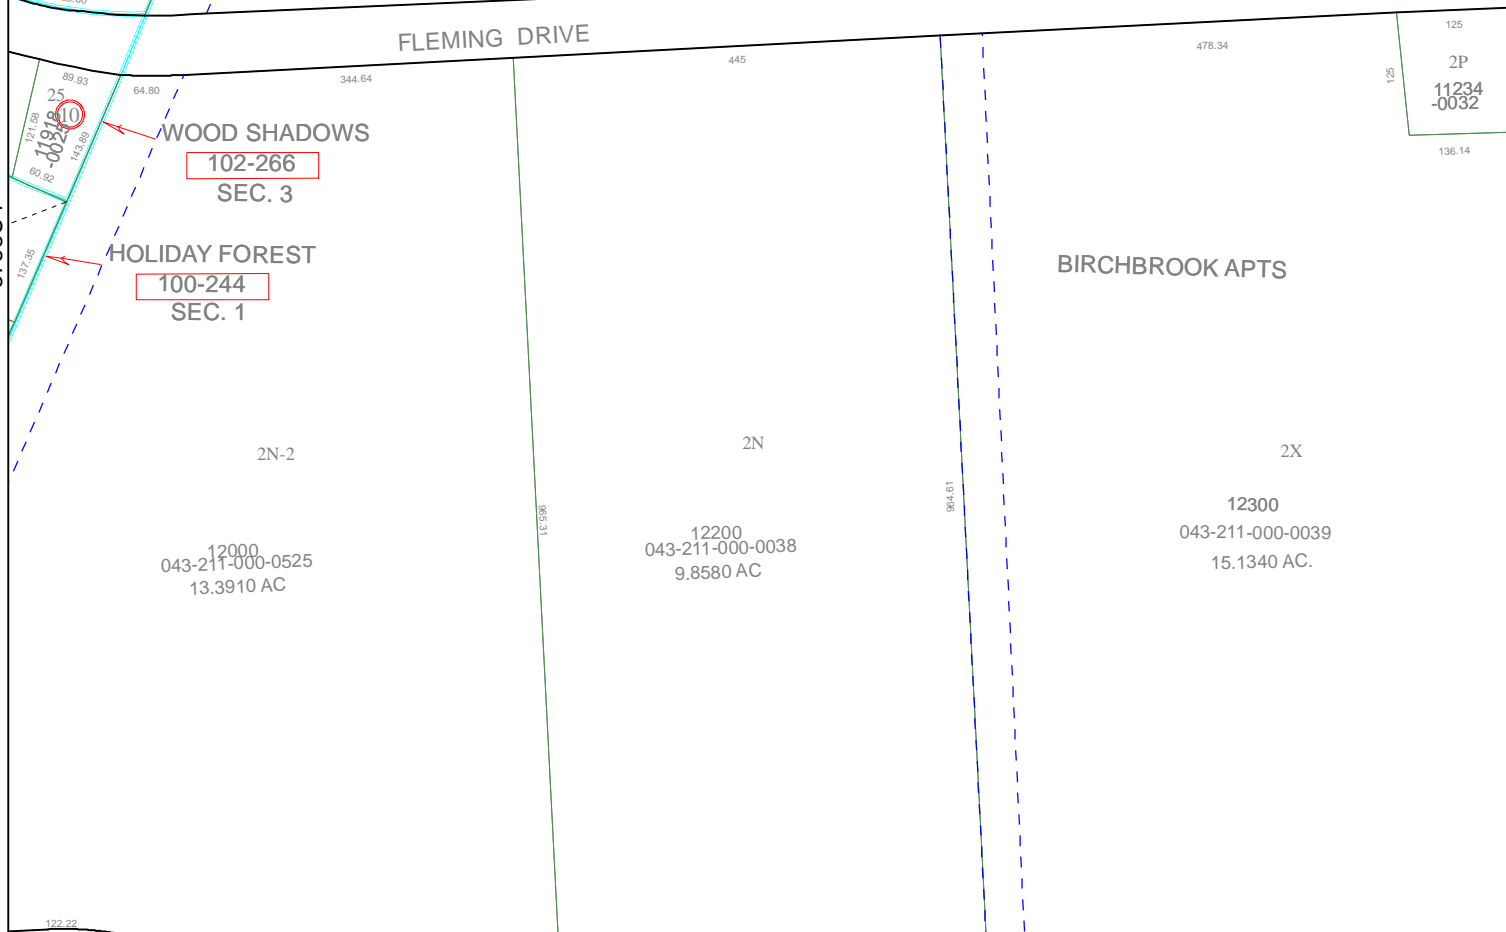

5758B9

FLEMING DRIVE

5758C4

5758D5

# Harris County Appraisal District

PUBLICATION DATE:  
8/15/2011

Geospatial or map data maintained by the Harris County Appraisal District is for informational purposes and may not have been prepared for or be suitable for legal, engineering, or surveying purposes. It does not represent an on-the-ground survey and only represents the approximate location of property boundaries.

MAP LOCATION

## FACET 5758D

1	2	3	4
5	6	7	8
9	10	11	12