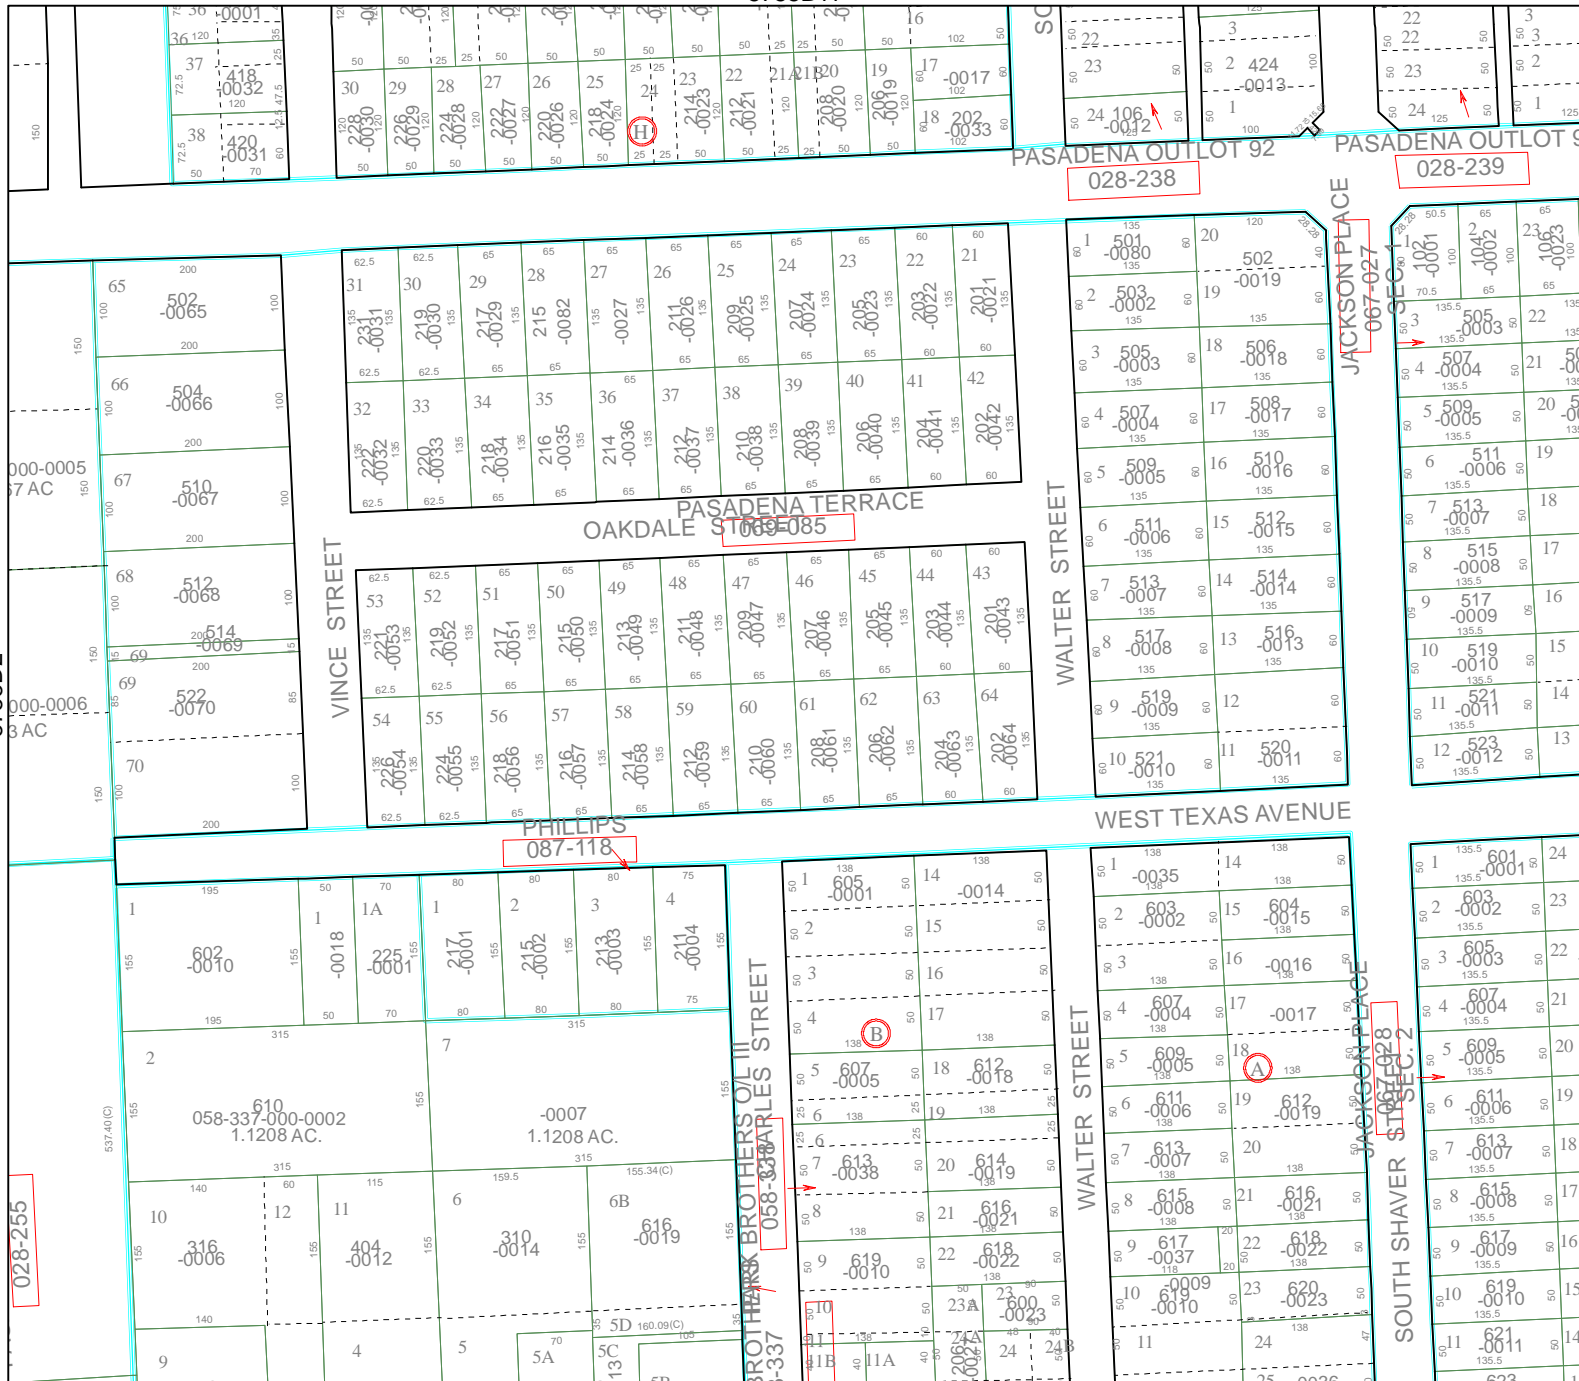

5755B11

5755D7

Harris County Appraisal District

PUBLICATION DATE:
8/15/2011

Geospatial or map data maintained by the Harris County Appraisal District is for informational purposes and may not be prepared for or be suitable for legal, engineering, or surveying purposes. It does not represent an on-the-ground survey and only represents the approximate location of property boundaries.