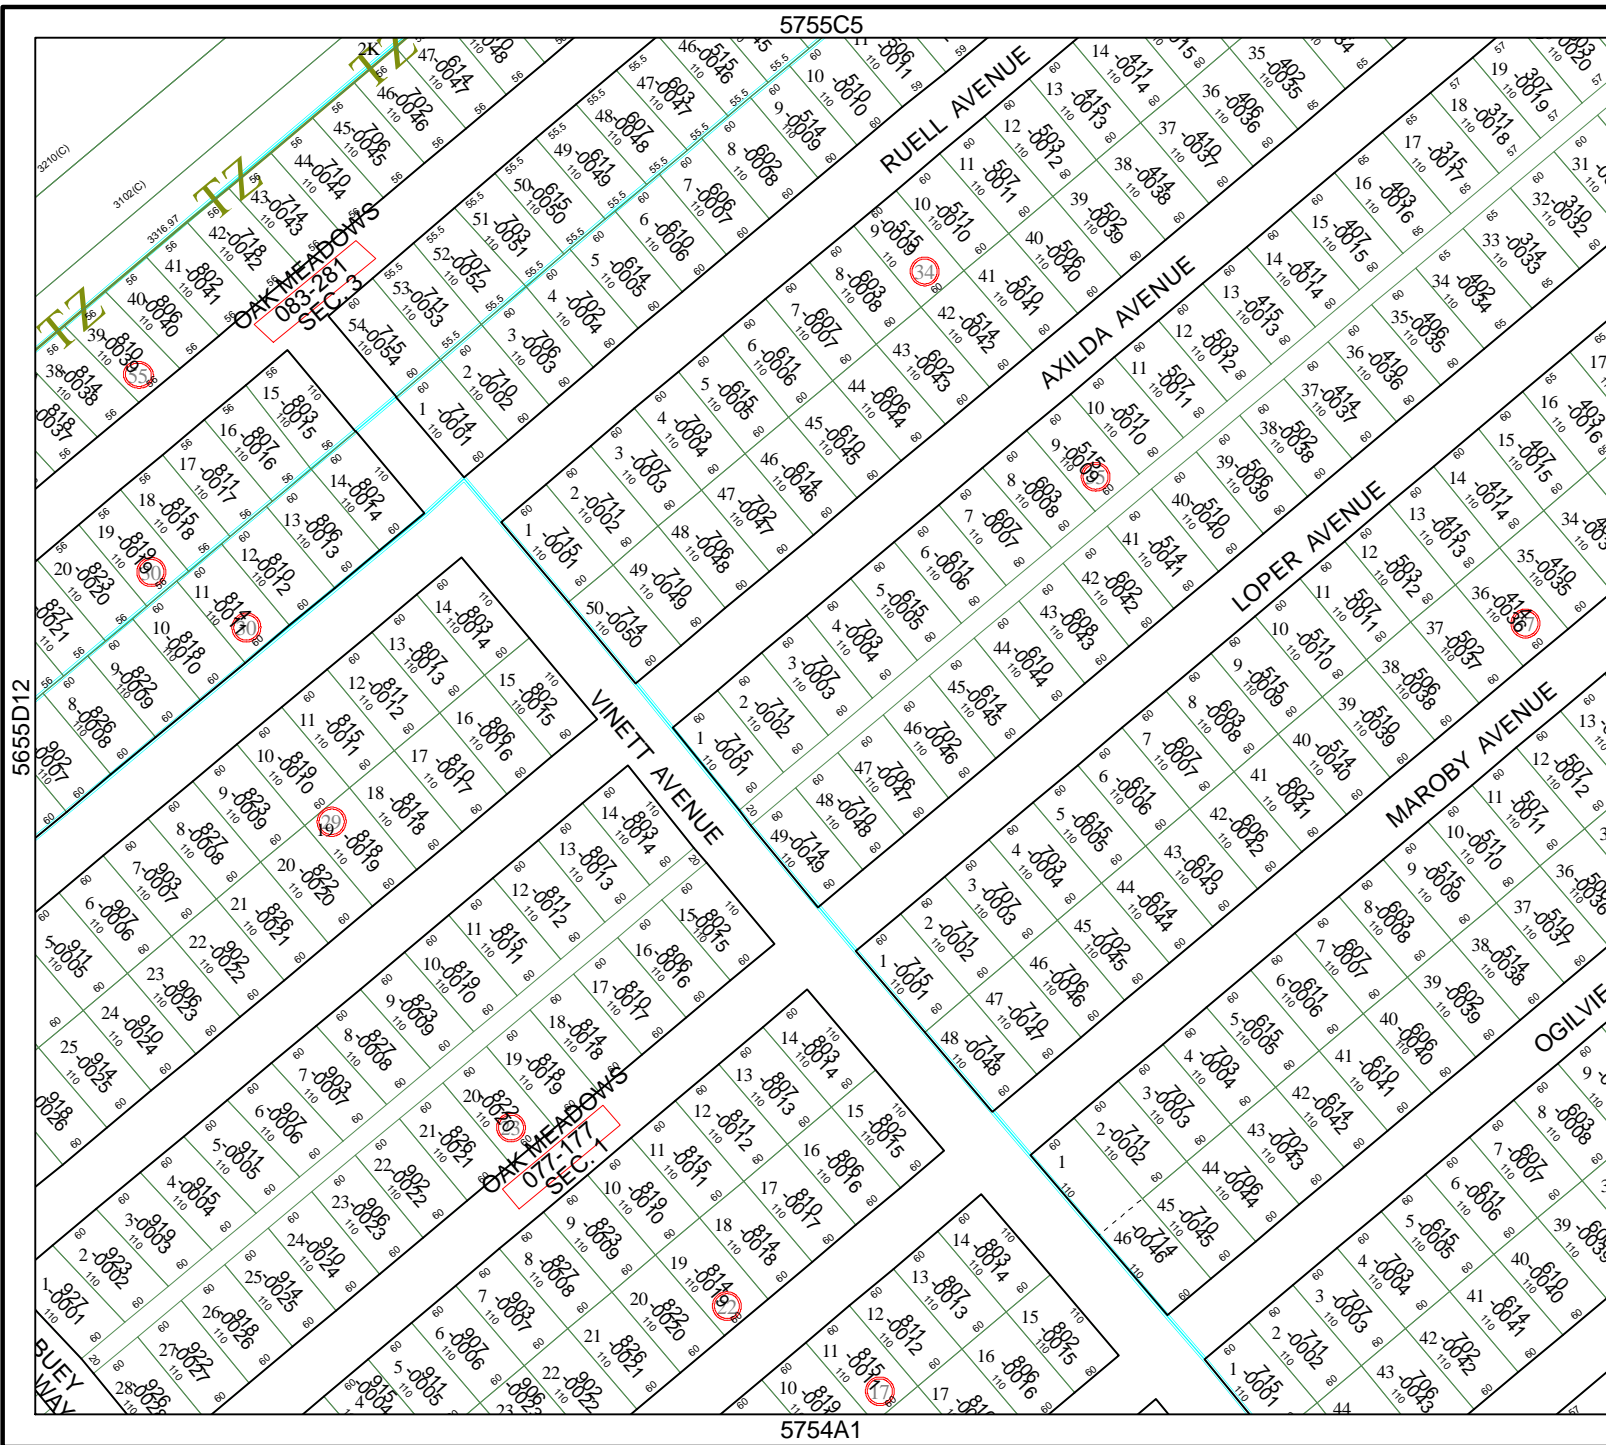

# Harris County Appraisal District

0 100 200

PUBLICATION DATE:  
9/1/2011

Geospatial or map data maintained by the Harris County Appraisal District is for informational purposes and may not have been prepared for or be suitable for legal, engineering, or surveying purposes. It does not represent an on-the-ground survey and only represents the approximate location of property boundaries.

MAP LOCATION

## FACET 5755C

1	2	3	4
5	6	7	8
9	10	11	12

5755C5

5754A1

5655D12

5755C10