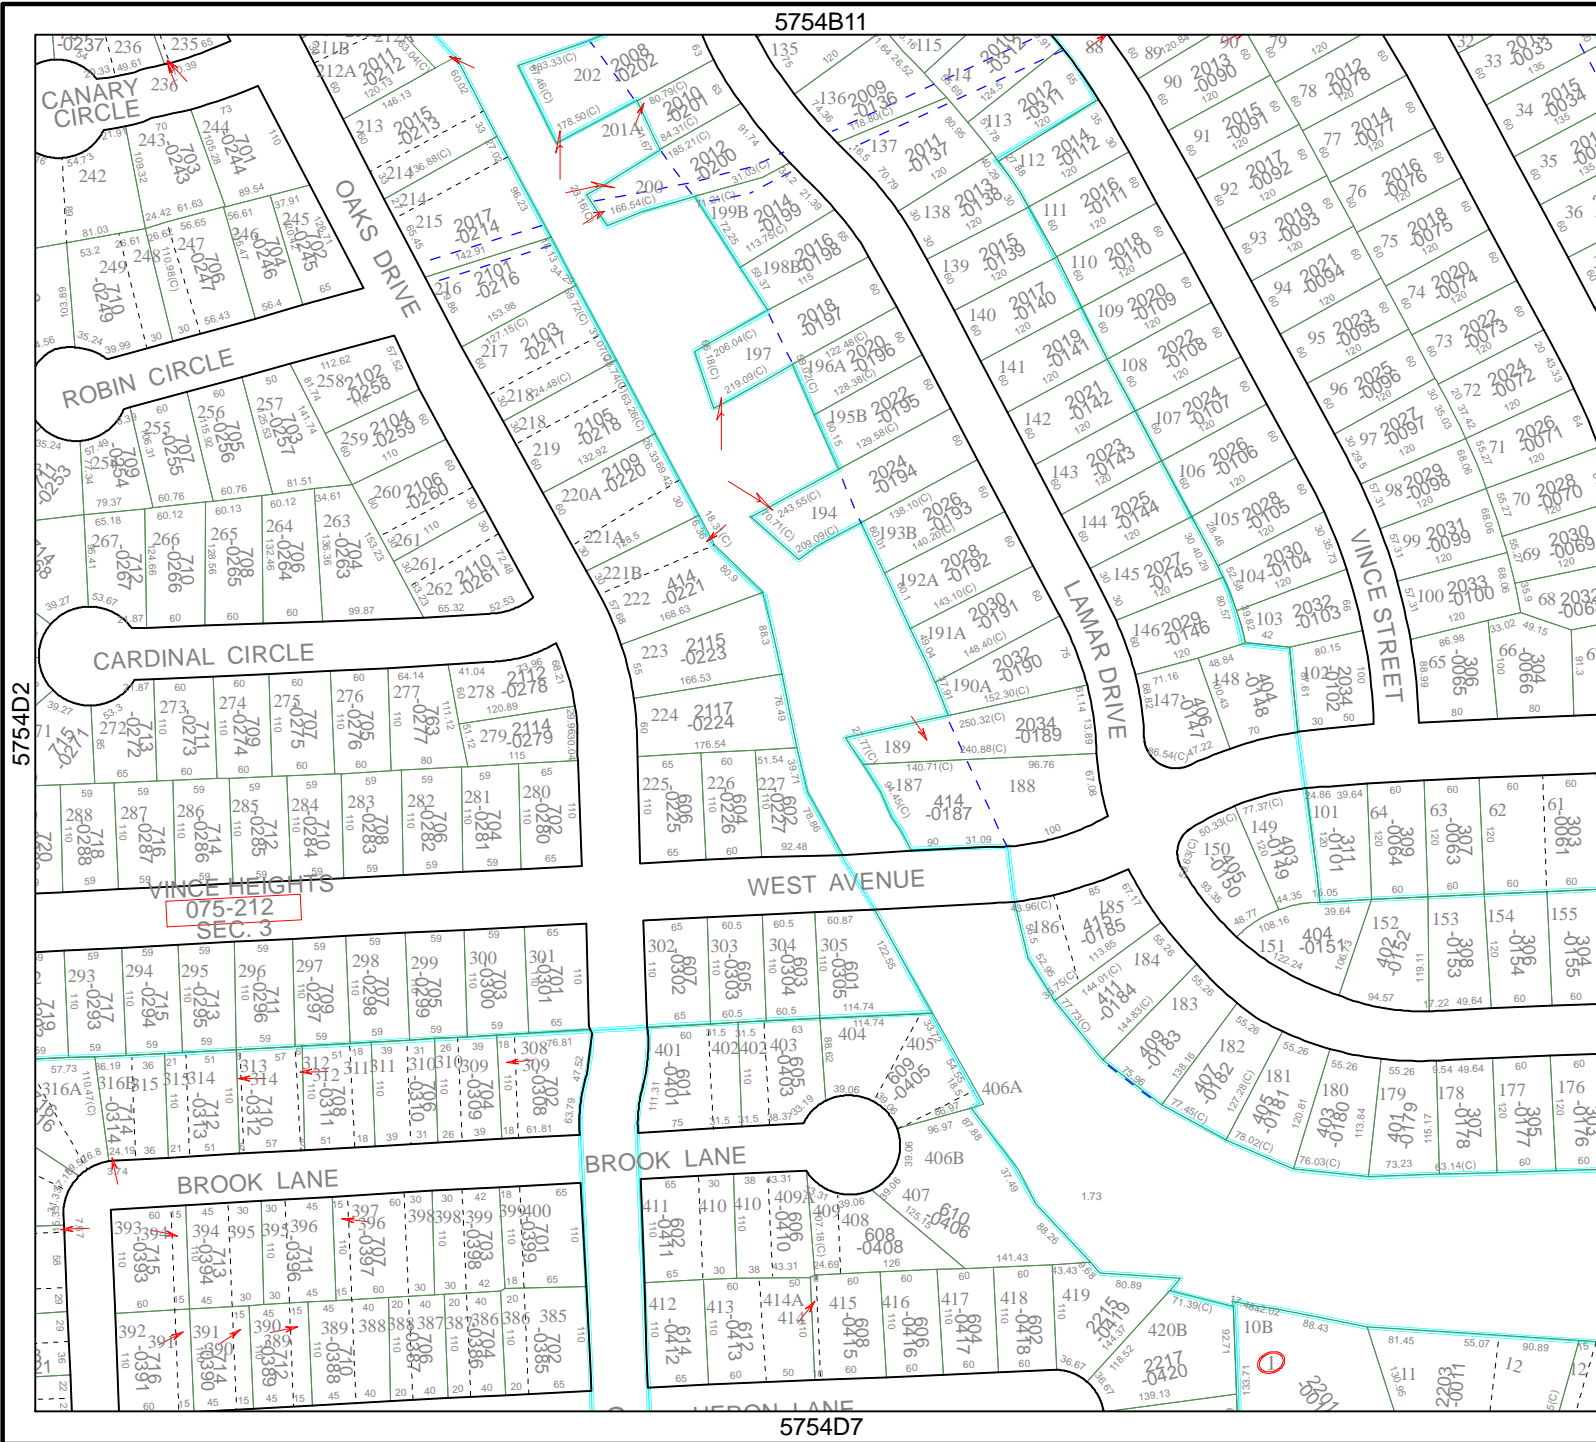

# Harris County Appraisal District

0 100 200

PUBLICATION DATE:  
8/15/2011

Geospatial or map data maintained by the Harris County Appraisal District is for informational purposes and may not have been prepared for or be suitable for legal, engineering, or surveying purposes. It does not represent an on-the-ground survey and only represents the approximate location of property boundaries.

MAP LOCATION

## FACET 5754D

1	2	3	4
5	6	7	8
9	10	11	12

5754B11

5754D7

5754D2

5754D4