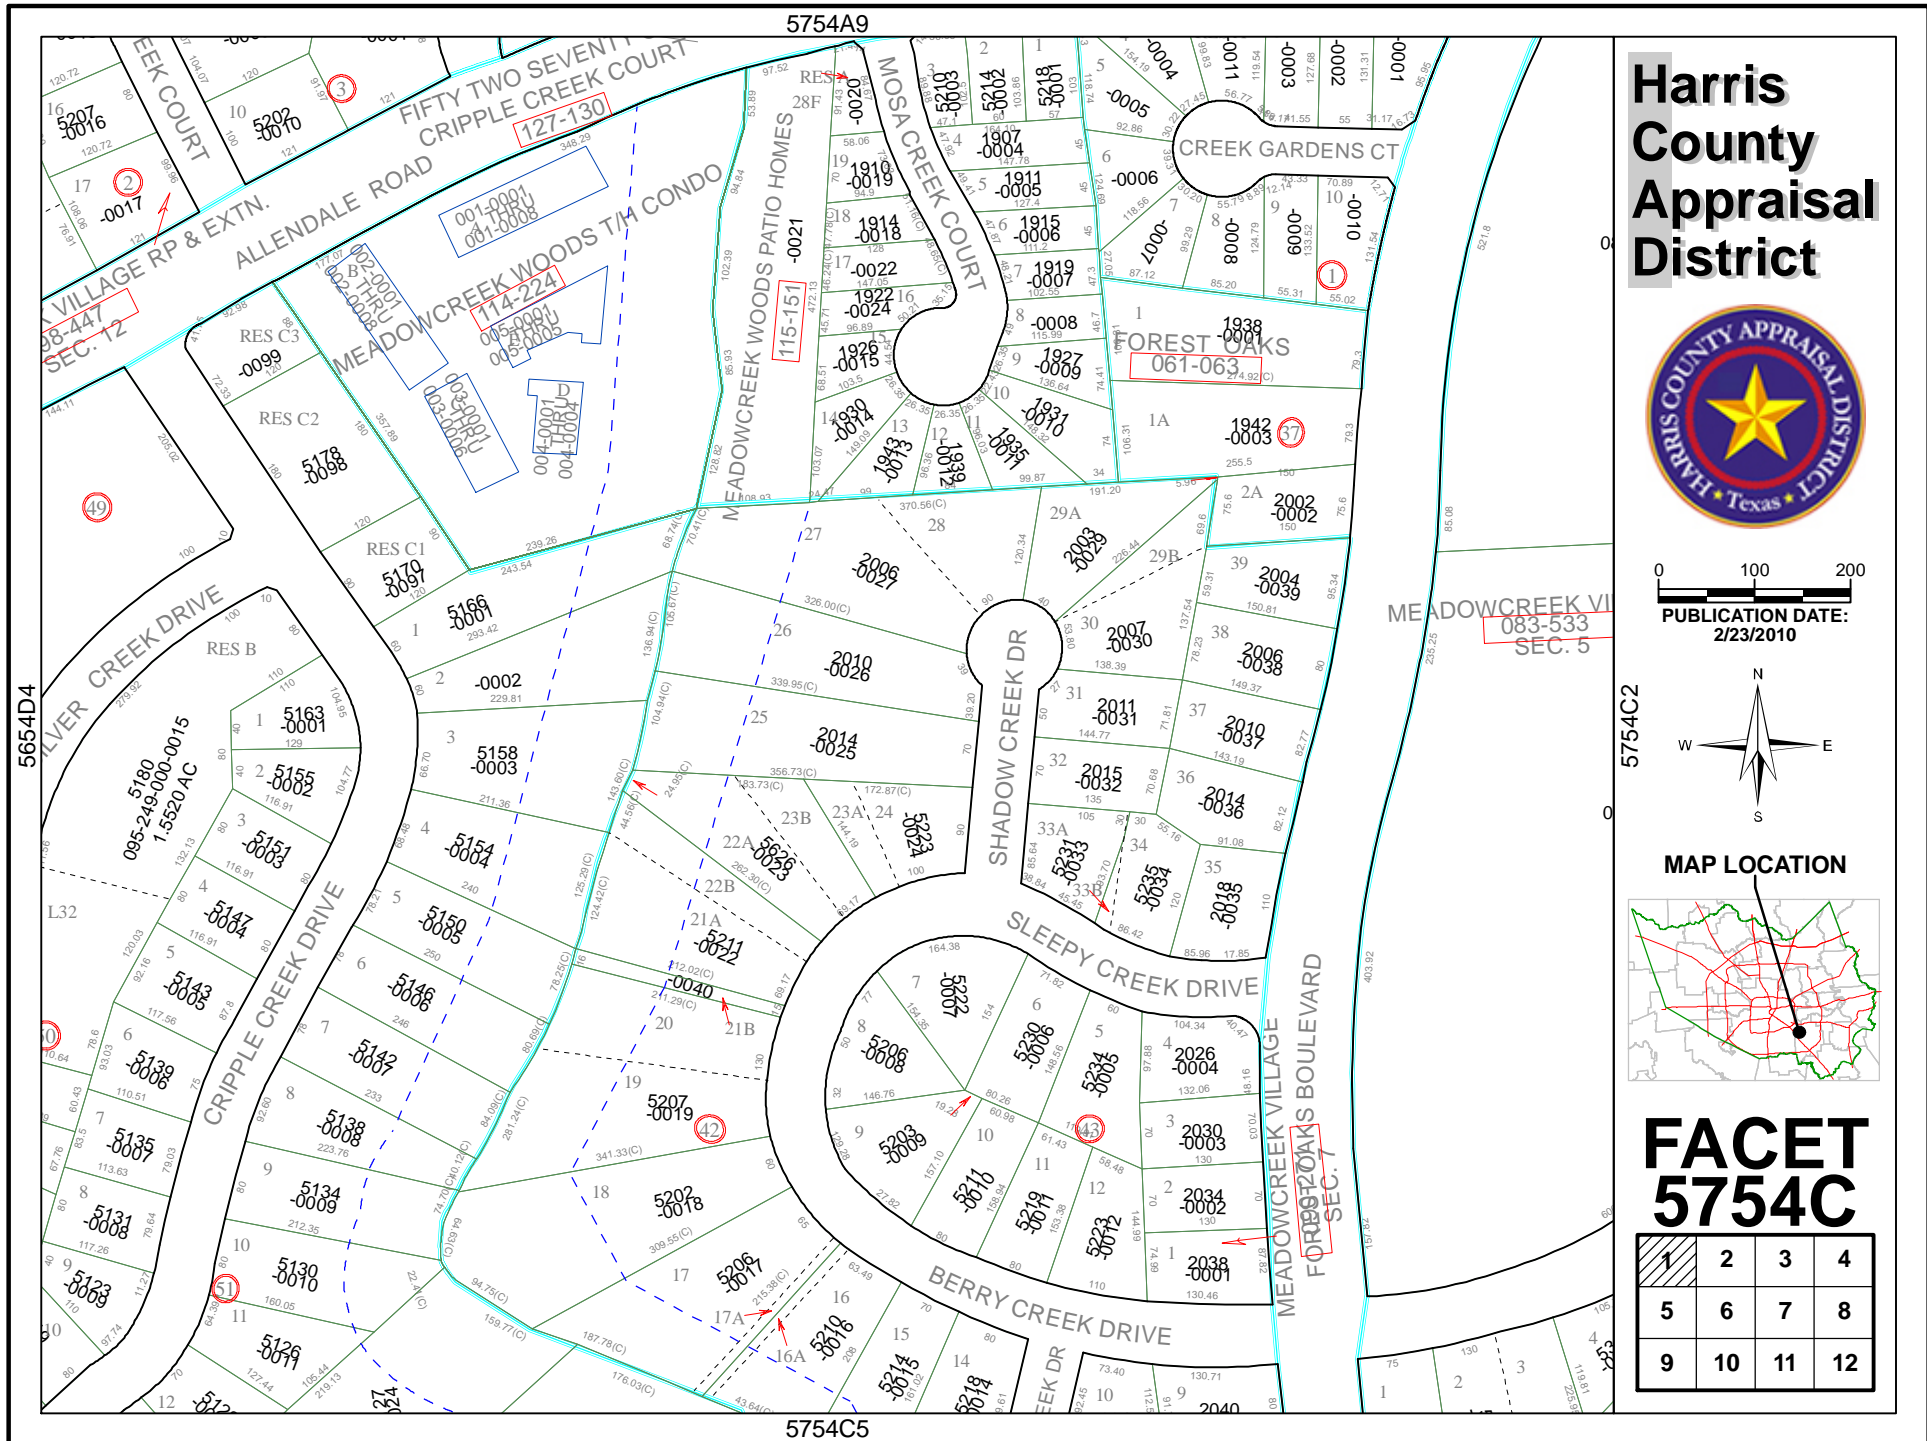

Harris County Appraisal District

0 100 200

PUBLICATION DATE:
2/23/2010

MAP LOCATION

FACET 5754C

1	2	3	4
5	6	7	8
9	10	11	12

5754A9

5754C5

5654D4

5754C2