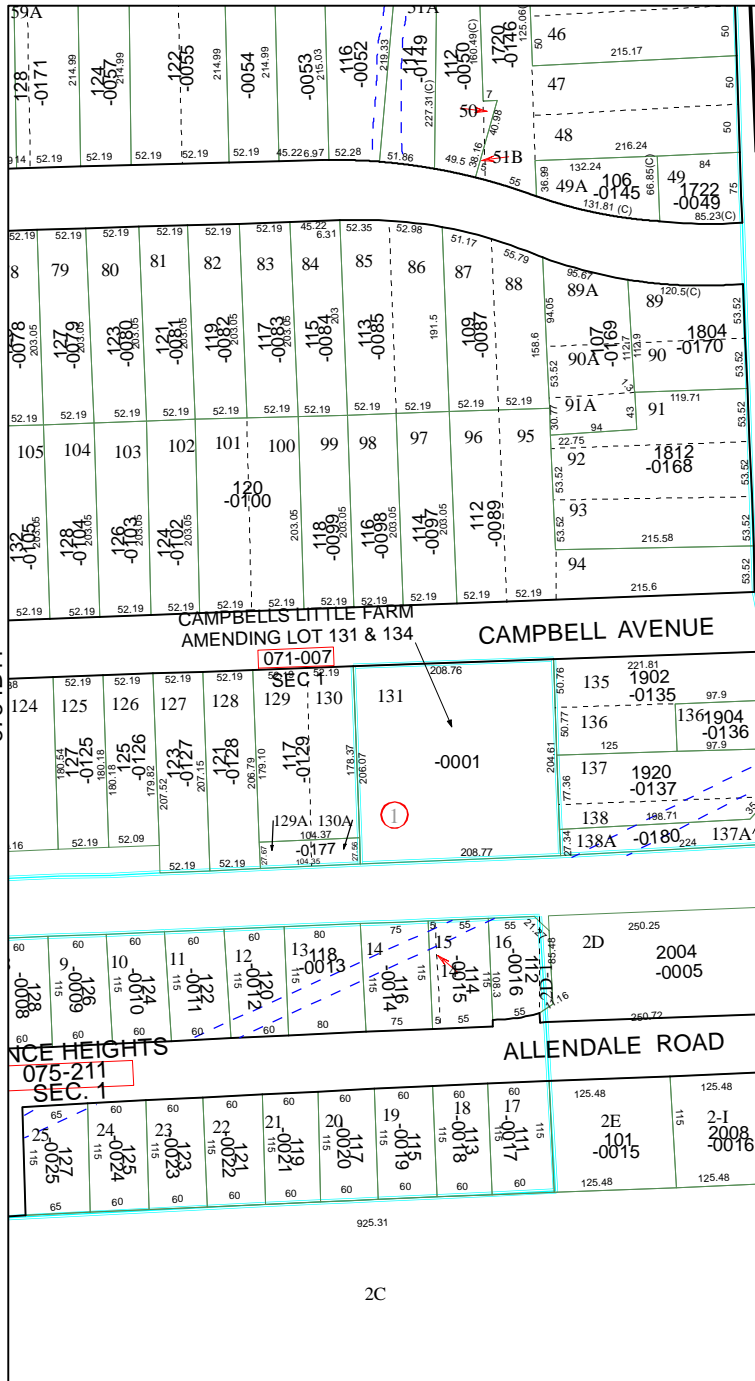

5754B8

SOUTH SHAVER ROAD

5754D4

Harris County Appraisal District

PUBLICATION DATE: 8/15/2011

Geospatial or map data maintained by the Harris County Appraisal District is for informational purposes and may not be prepared for or be suitable for legal, engineering, or surveying purposes. It does not represent an on-the-ground survey and only represents the approximate location of property boundaries.

MAP LOCATION

FACET 5754B

1	2	3	4
5	6	7	8
9	10	11	12