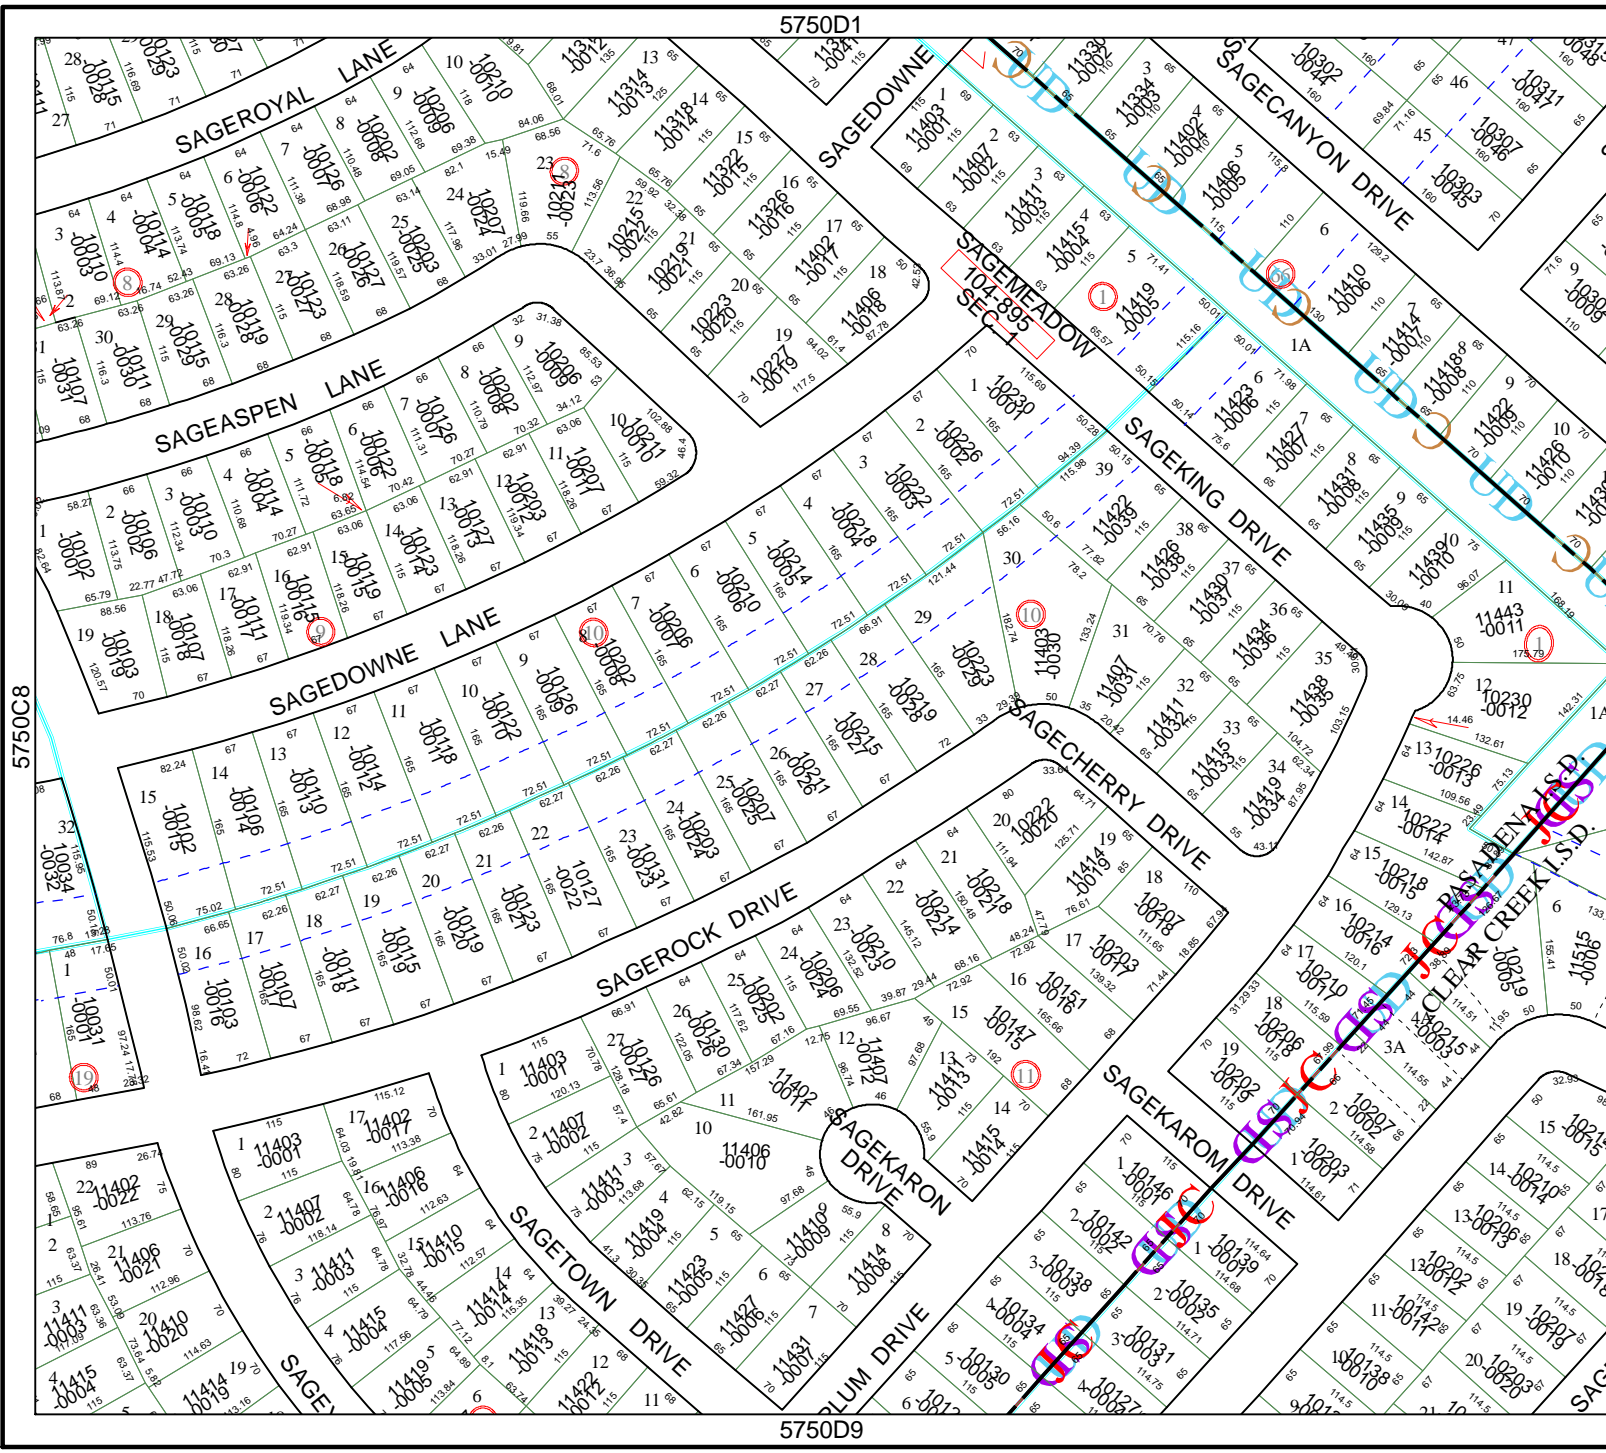

5750D1

5750D9

# Harris County Appraisal District

0 100 200  
 PUBLICATION DATE:  
 8/15/2011

Geospatial or map data maintained by the Harris County Appraisal District is for informational purposes and may not have been prepared for or be suitable for legal, engineering, or surveying purposes. It does not represent an on-the-ground survey and only represents the approximate location of property boundaries.

MAP LOCATION

## FACET 5750D

1	2	3	4
5	6	7	8
9	10	11	12

5750D6

5750C8