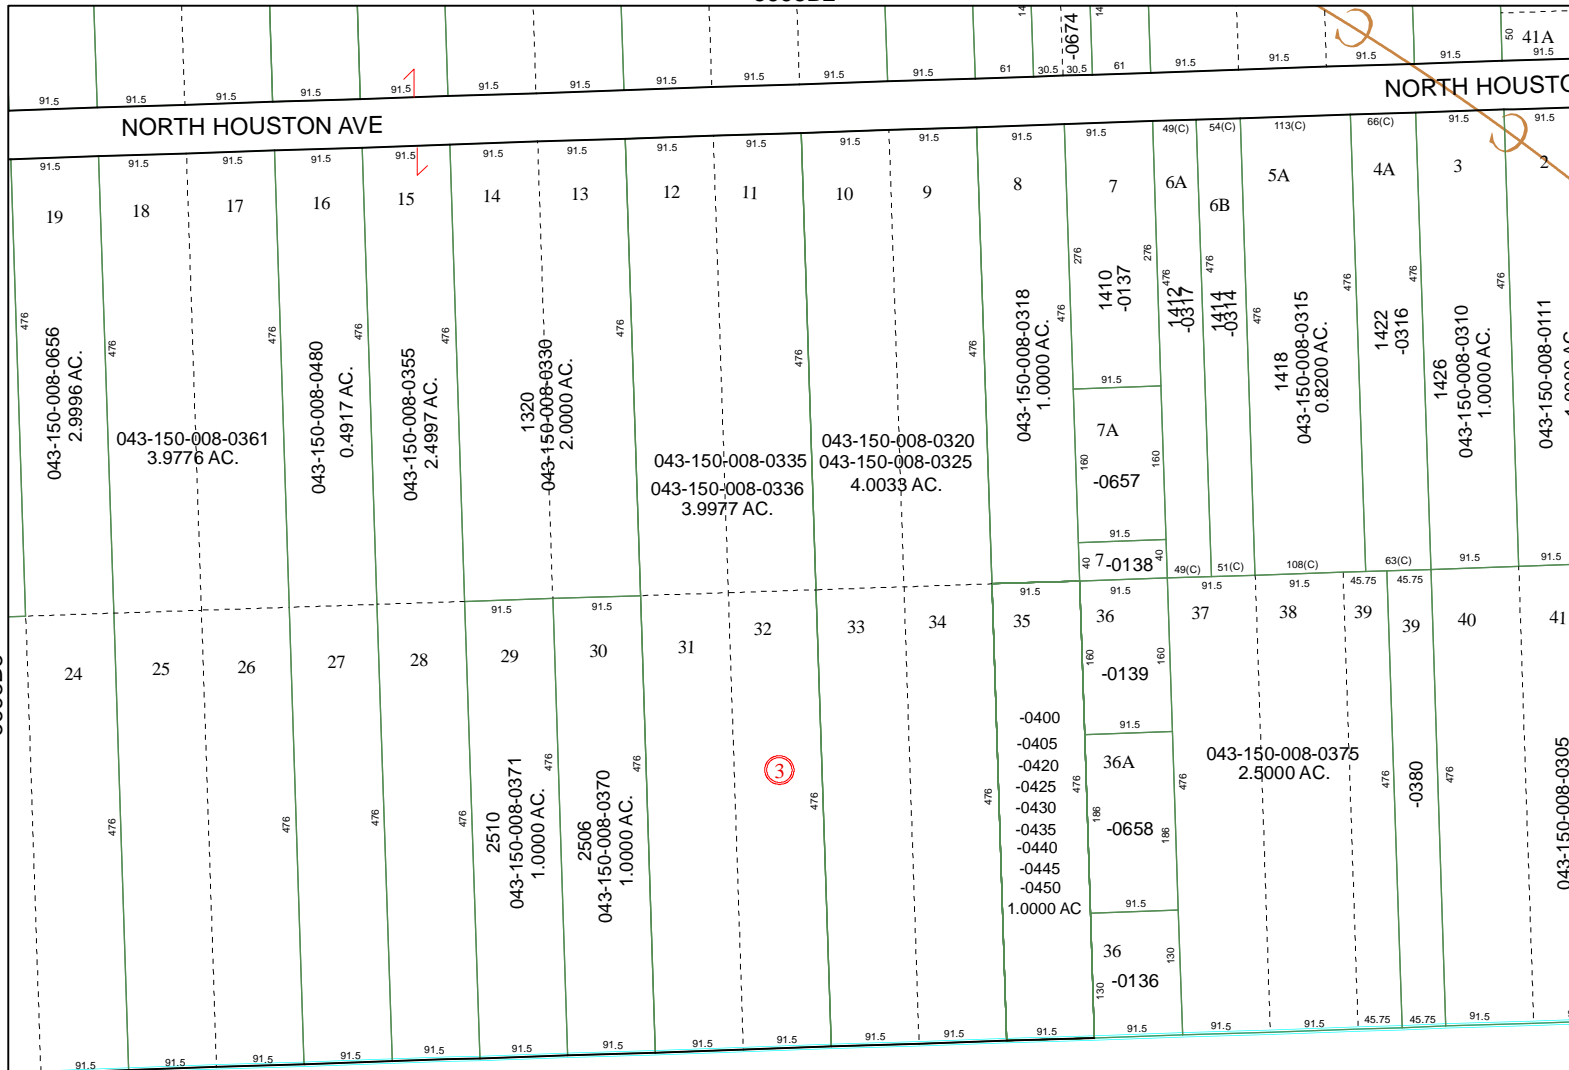

5668B2

NORTH HOUSTON

NORTH HOUSTON AVE

5668B5

Harris County Appraisal District

0 100 200

PUBLICATION DATE:
1/10/2012

Geospatial or map data maintained by the Harris County Appraisal District is for informational purposes and may not have been prepared for or be suitable for legal, engineering, or surveying purposes. It does not represent an on-the-ground survey and only represents the approximate location of property boundaries.

MAP LOCATION

FACET 5668B

1	2	3	4
5	6	7	8
9	10	11	12

5668B10