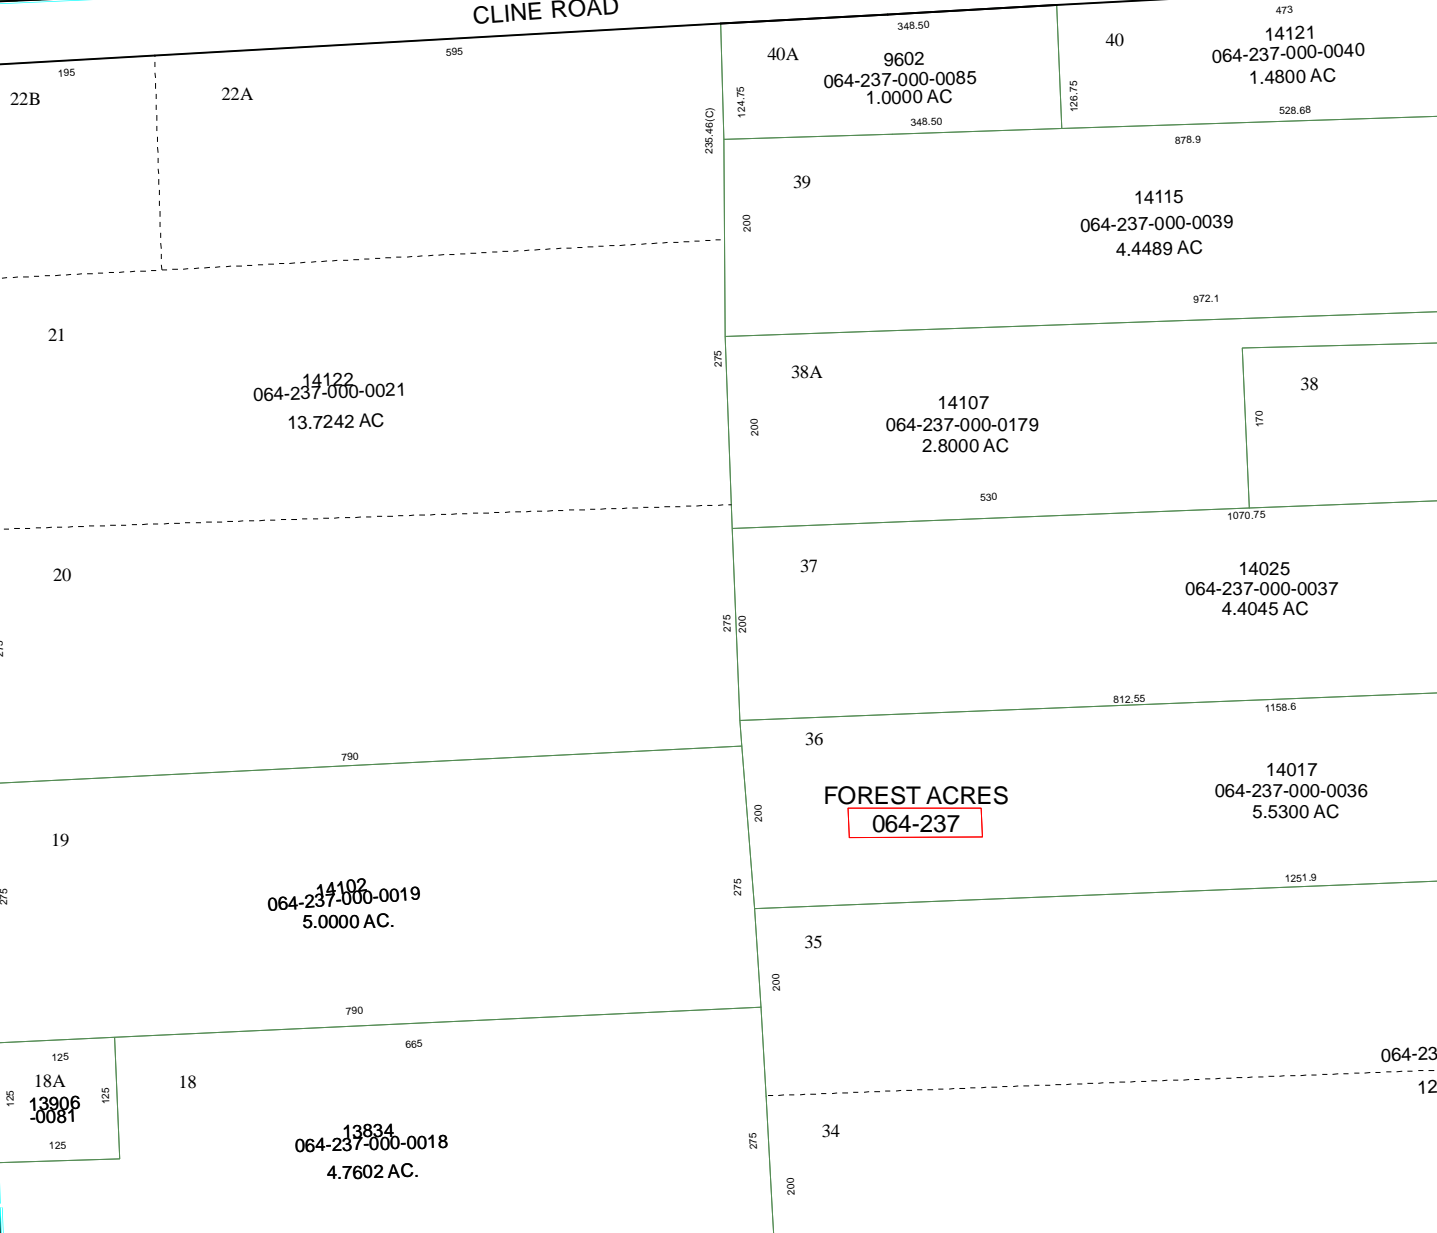

5664D7

CLINE ROAD

5664D10

NIGHTINGALE DRIVE

5663B3

Harris County Appraisal District

0 100 200
PUBLICATION DATE:
 8/15/2011

Geospatial or map data maintained by the Harris County Appraisal District is for informational purposes and may **not** have been prepared for or be suitable for legal, engineering, or surveying purposes. It does **not** represent an on-the-ground survey and only represents the approximate location of property boundaries.

MAP LOCATION

FACET 5664D

1	2	3	4
5	6	7	8
9	10	11	12

5664D12