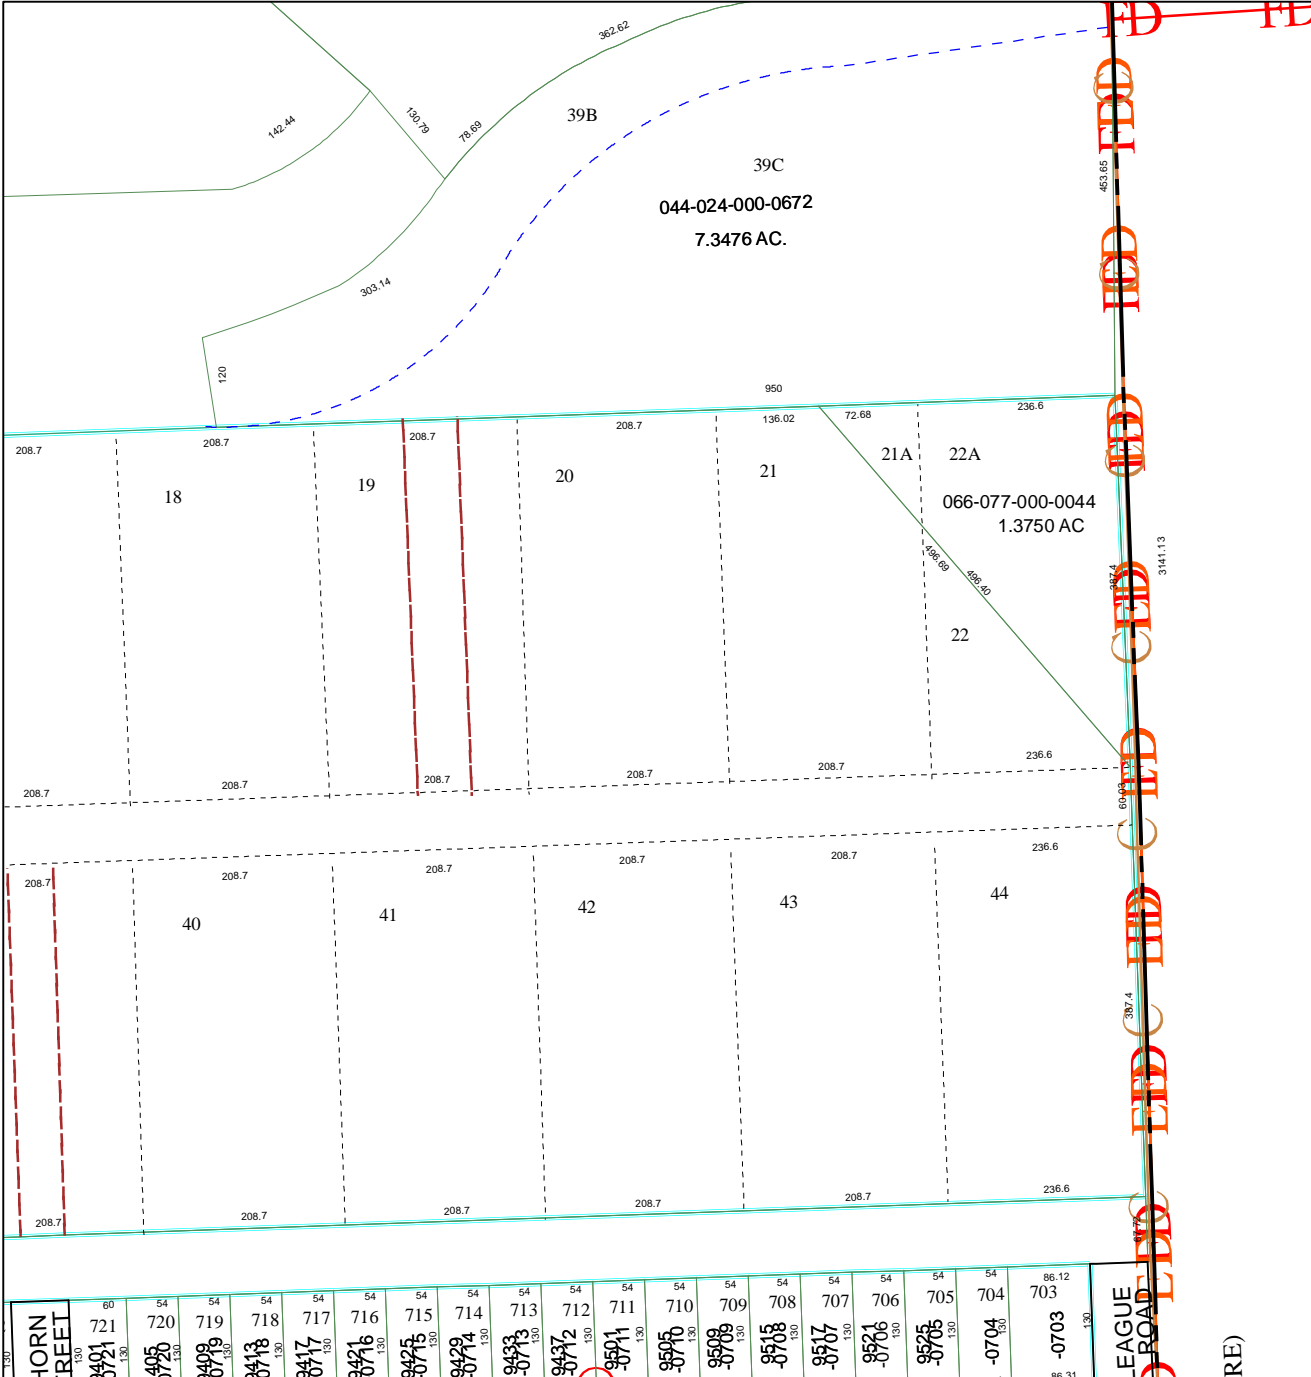

5662D7

5661B3

# Harris County Appraisal District

0 100 200

PUBLICATION DATE:  
8/15/2011

Geospatial or map data maintained by the Harris County Appraisal District is for informational purposes and may not have been prepared for or be suitable for legal, engineering, or surveying purposes. It does not represent an on-the-ground survey and only represents the approximate location of property boundaries.

### MAP LOCATION

## FACET 5662D

1	2	3	4
5	6	7	8
9	10	11	12

5662D10

5662D12

(RE)