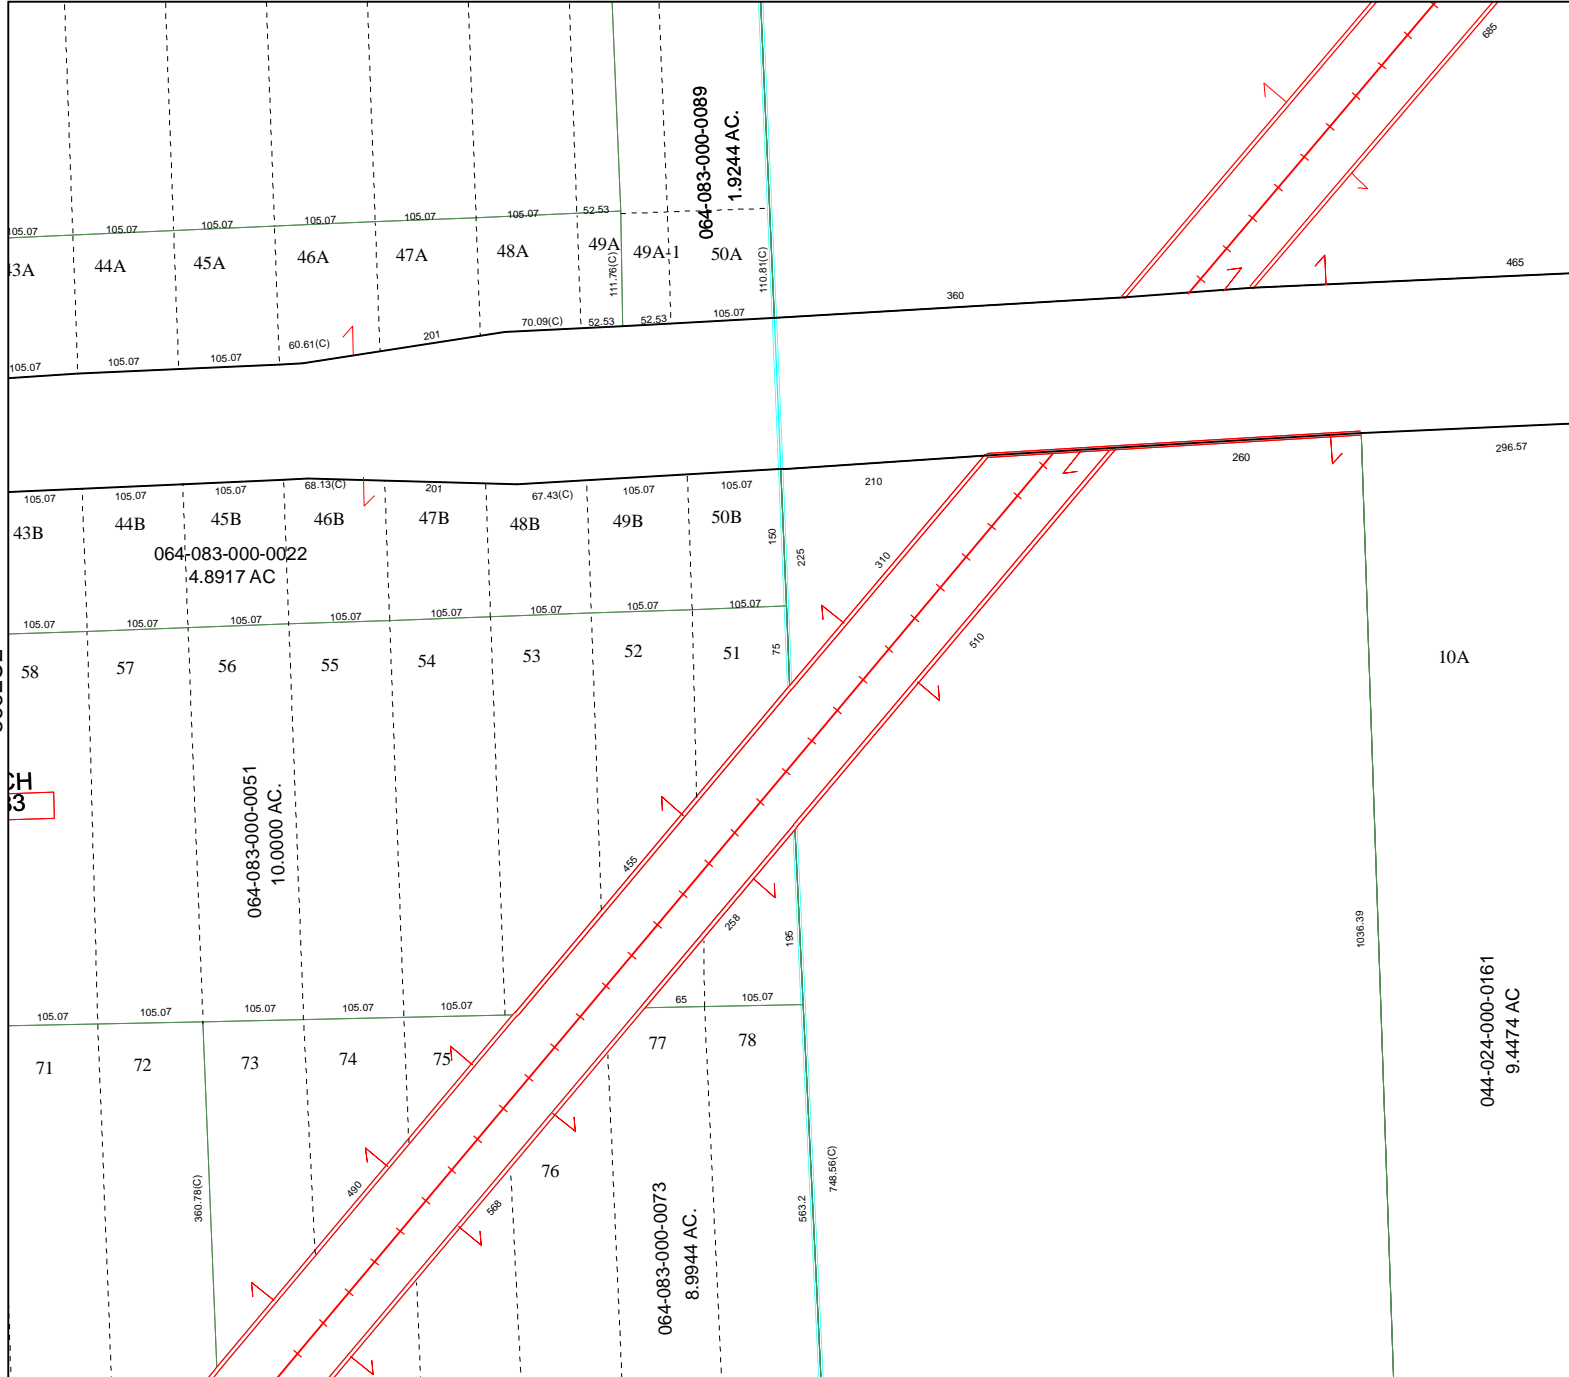

5662A11

5662C7

# Harris County Appraisal District

0 100 200

PUBLICATION DATE:  
8/15/2011

Geospatial or map data maintained by the Harris County Appraisal District is for informational purposes and may **not** have been prepared for or be suitable for legal, engineering, or surveying purposes. It does **not** represent an on-the-ground survey and only represents the approximate location of property boundaries.

### MAP LOCATION

# FACET 5662C

1	2	3	4
5	6	7	8
9	10	11	12

5662C2

5662C4

044-024-000-0161  
9.4474 AC

064-083-000-0051  
10.0000 AC.

064-083-000-0022  
4.8917 AC

064-083-000-0073  
8.9944 AC.