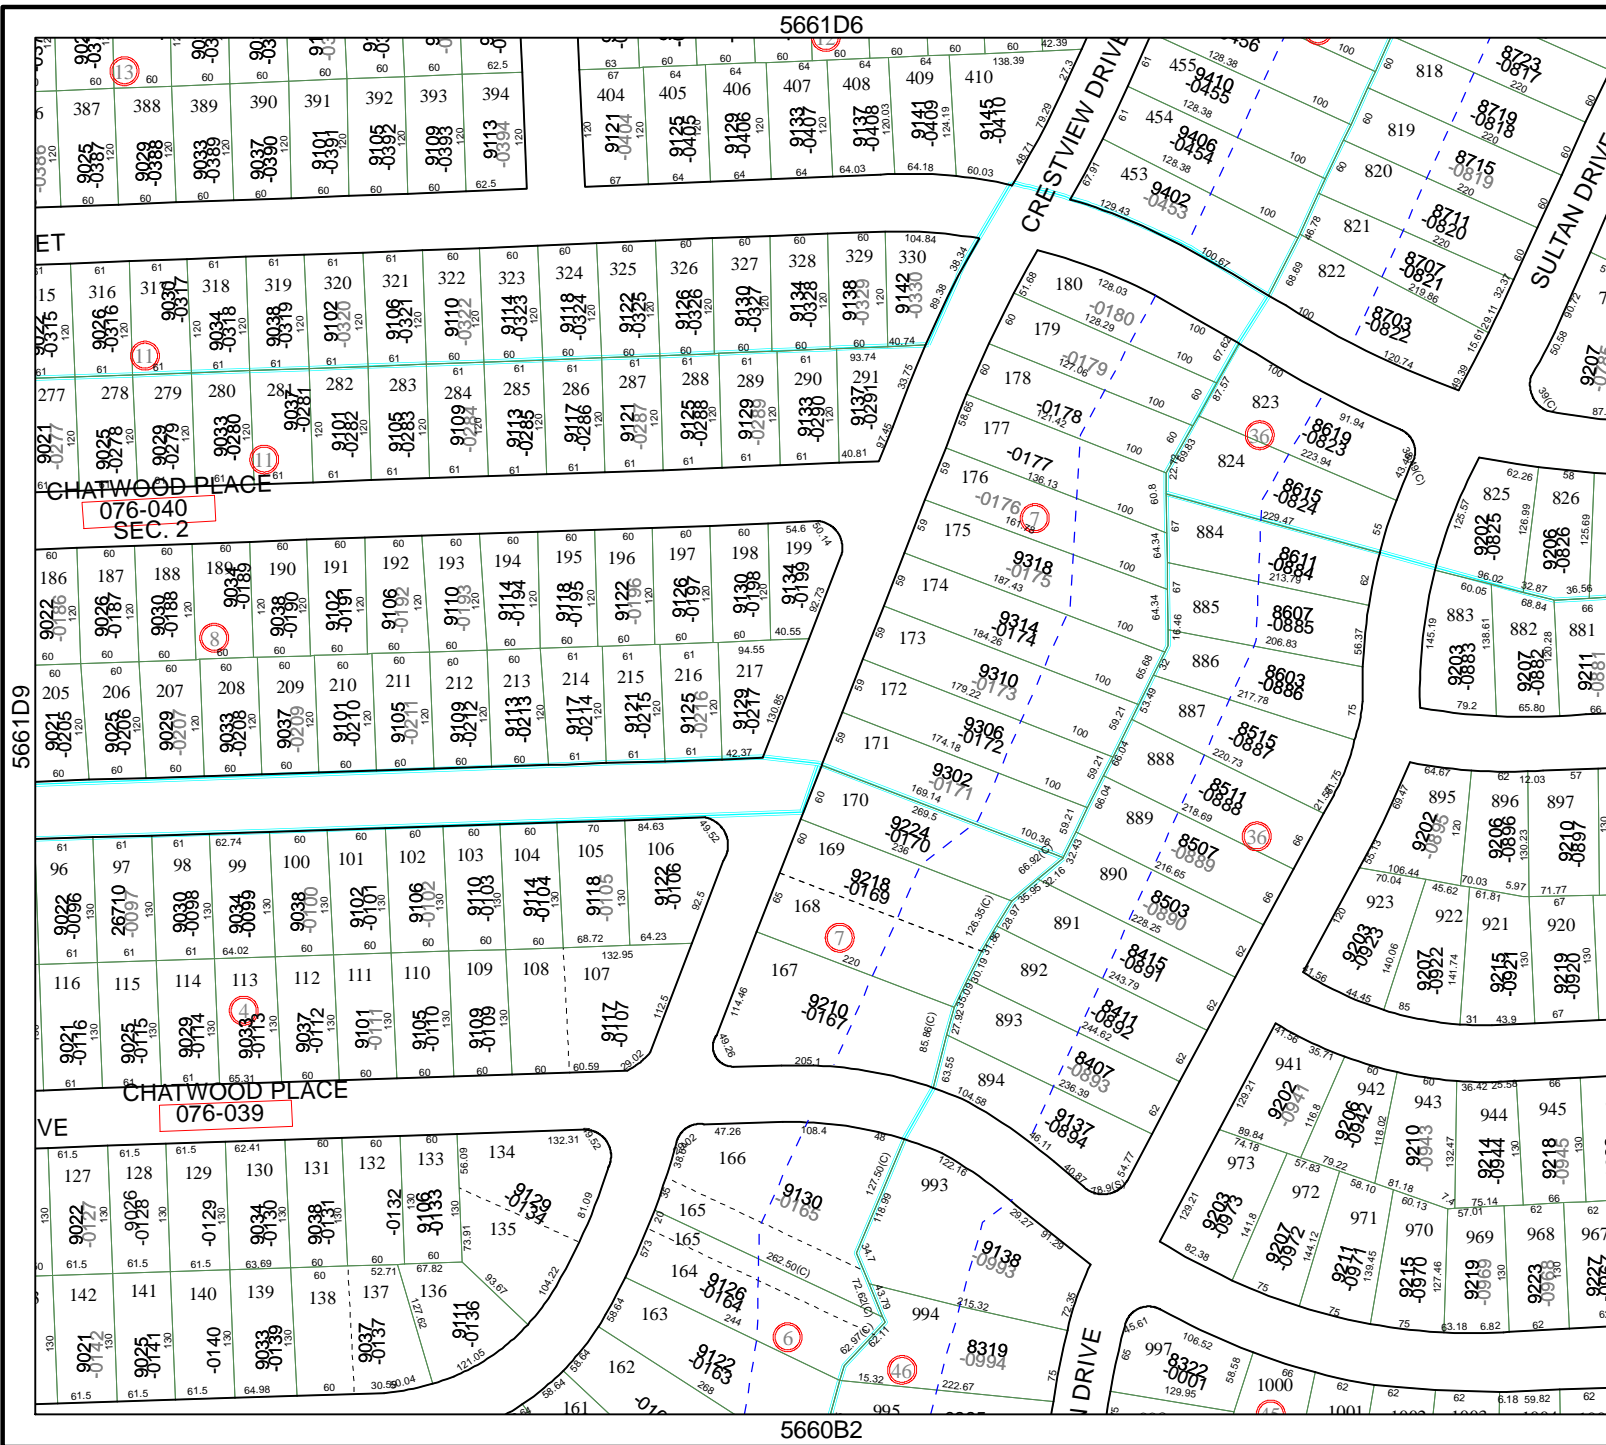

Harris County Appraisal District

0 100 200
 PUBLICATION DATE:
 10/1/2011

Geospatial or map data maintained by the Harris County Appraisal District is for informational purposes and may not be suitable for legal, engineering, or surveying purposes. It does not represent an on-the-ground survey and only represents the approximate location of property boundaries.

MAP LOCATION

FACET 5661D

1	2	3	4
5	6	7	8
9	10	11	12

5661D6

CRESTVIEW DRIVE

SULTAN DRIVE

5660B2

W DRIVE

ET

CHATWOOD PLACE
 076-040
 SEC. 2

5661D9

CHATWOOD PLACE
 076-039

VE

5661D11