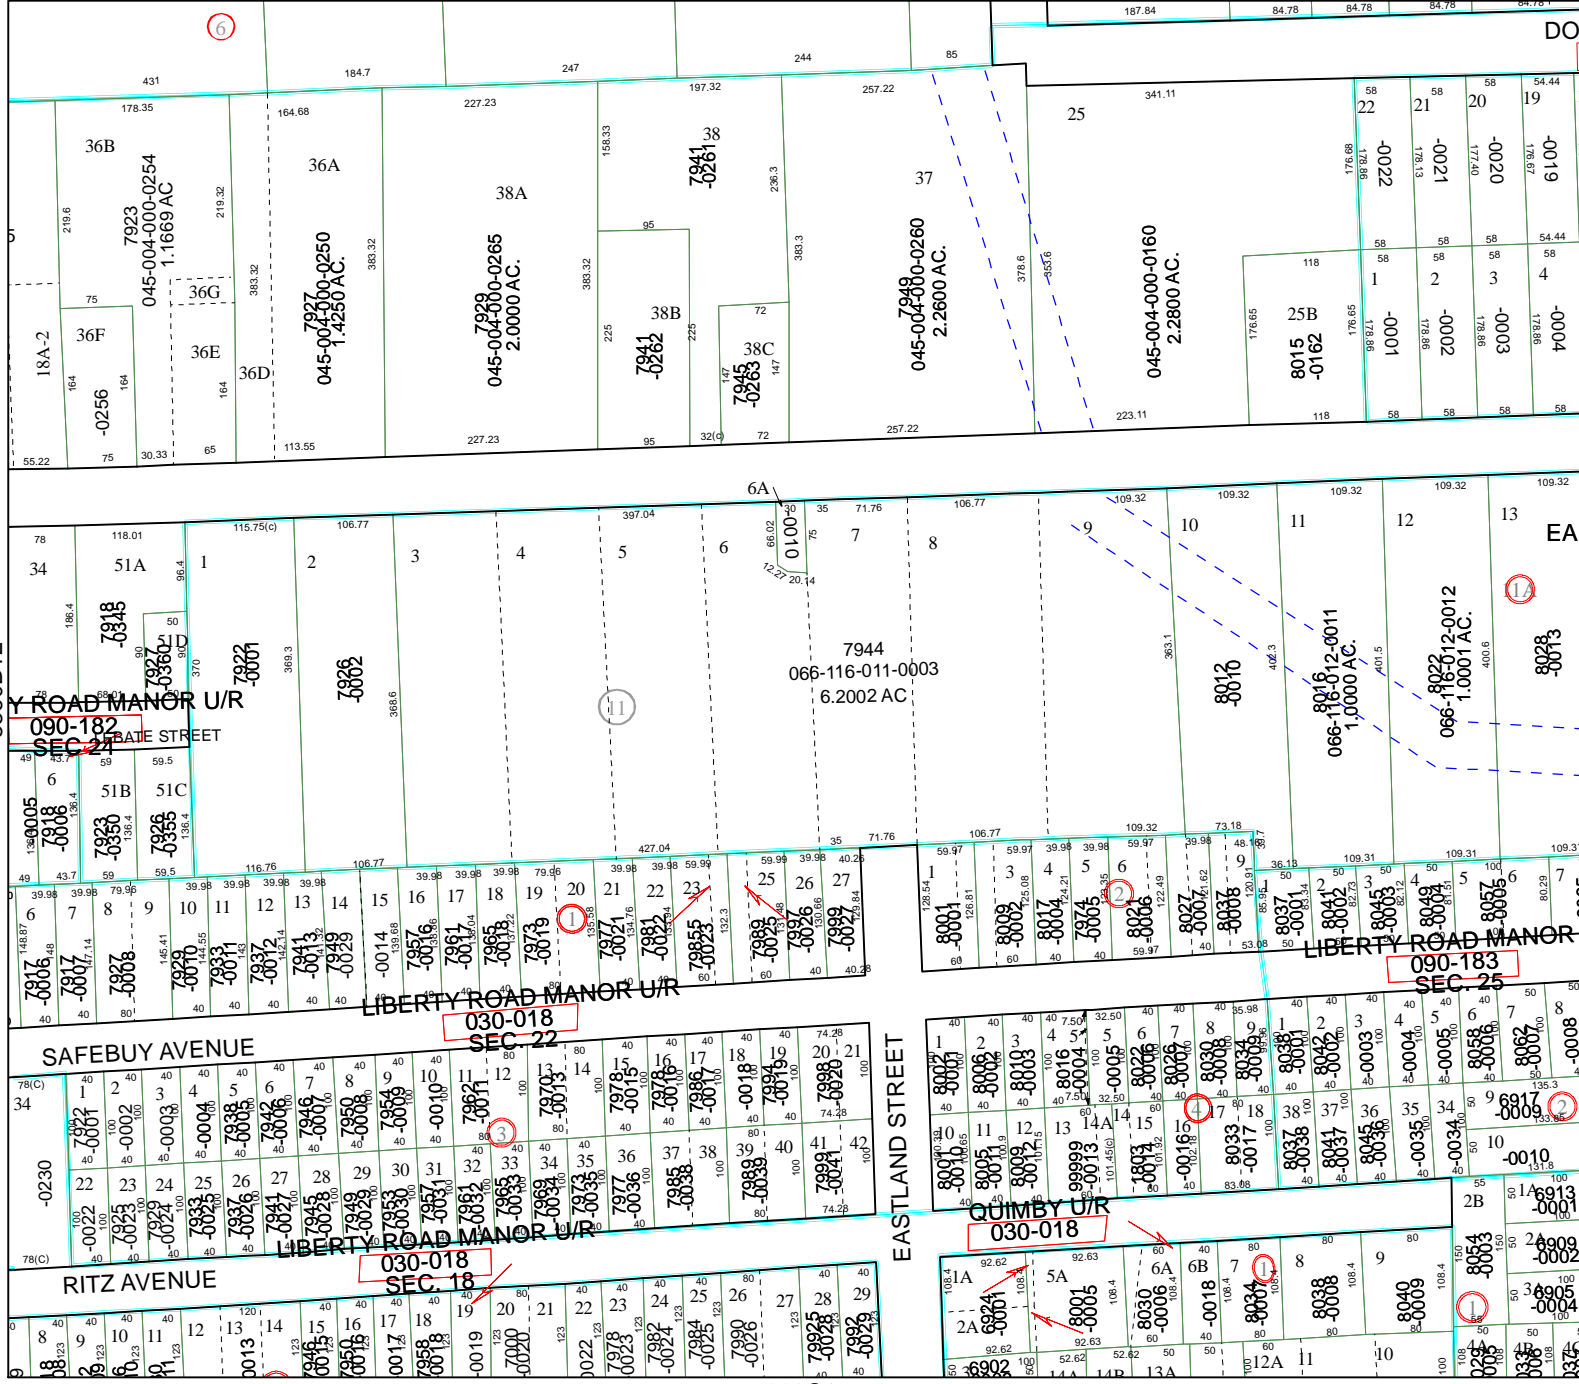

5660A5

# Harris County Appraisal District

0 100 200  
 PUBLICATION DATE:  
 9/1/2011

Geospatial or map data maintained by the Harris County Appraisal District is for informational purposes and may not be prepared for or be suitable for legal, engineering, or surveying purposes. It does not represent an on-the-ground survey and only represents the approximate location of property boundaries.

MAP LOCATION

## FACET 5660A

1	2	3	4
5	6	7	8
9	10	11	12

5660C1