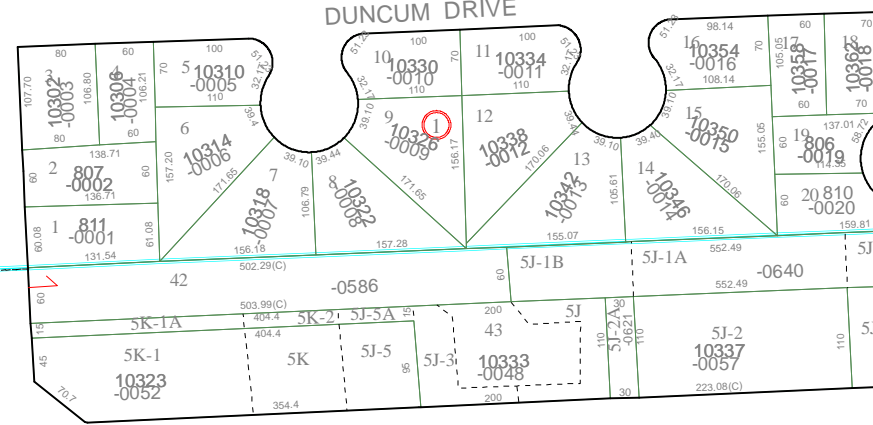

5658B12

KILROY AVENUE

FLEMING DRIVE

SONGWOOD

FLEMING DRIVE

088-164

MERCURY DRIVE

VALENCIA DRIVE

DUNCUM DRIVE

5658D8

Harris County Appraisal District

0 100 200
PUBLICATION DATE:
8/15/2011

Geospatial or map data maintained by the Harris County Appraisal District is for informational purposes and may not have been prepared for or be suitable for legal, engineering, or surveying purposes. It does not represent an on-the-ground survey and only represents the approximate location of property boundaries.

MAP LOCATION

FACET 5658D

1	2	3	4
5	6	7	8
9	10	11	12

5658D3

5758C1