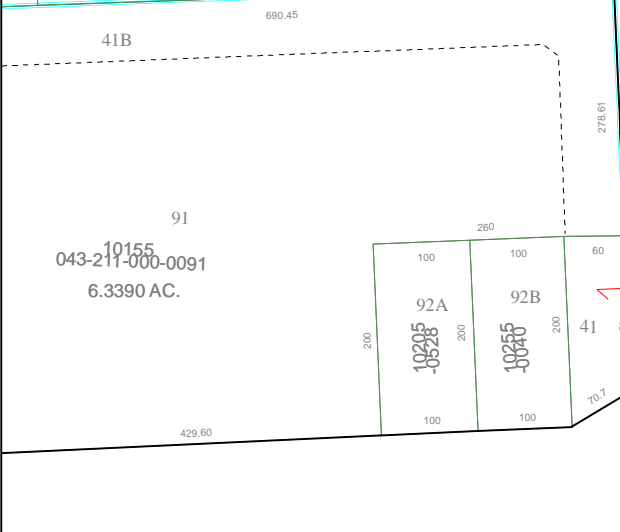

5658B12

KILROY AVENUE

FLEMING DRIVE

SONGWOOD

FLEMING DRIVE

088-164

MERCURY DRIVE

VALENCIA DRIVE

DUNCUM DRIVE

5658D8

Harris County Appraisal District

0 100 200
PUBLICATION DATE:
8/15/2011

Geospatial or map data maintained by the Harris County Appraisal District is for informational purposes and may not have been prepared for or be suitable for legal, engineering, or surveying purposes. It does not represent an on-the-ground survey and only represents the approximate location of property boundaries.

MAP LOCATION

FACET 5658D

1	2	3	4
5	6	7	8
9	10	11	12

5658D3

5758C1