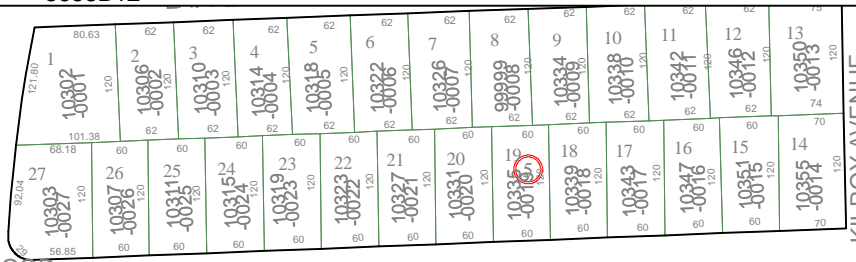

5658B12

KILROY AVENUE

FLEMING DRIVE

SONGWOOD

FLEMING DRIVE

088-164

MERCURY DRIVE

VALENCIA DRIVE

MAP LOCATION