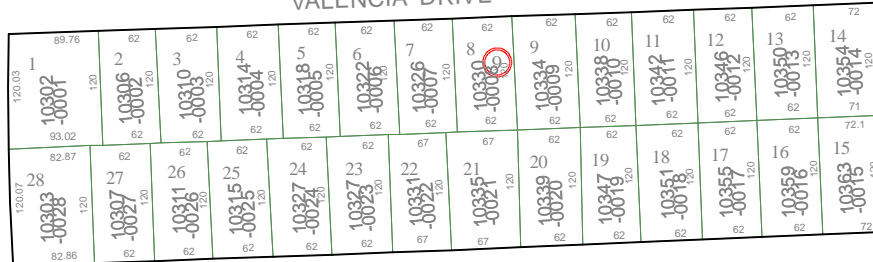

5658B12

KILROY AVENUE

FLEMING DRIVE

SONGWOOD

FLEMING DRIVE

088-164

MERCURY DRIVE

VALENCIA DRIVE

MAP LOCATION