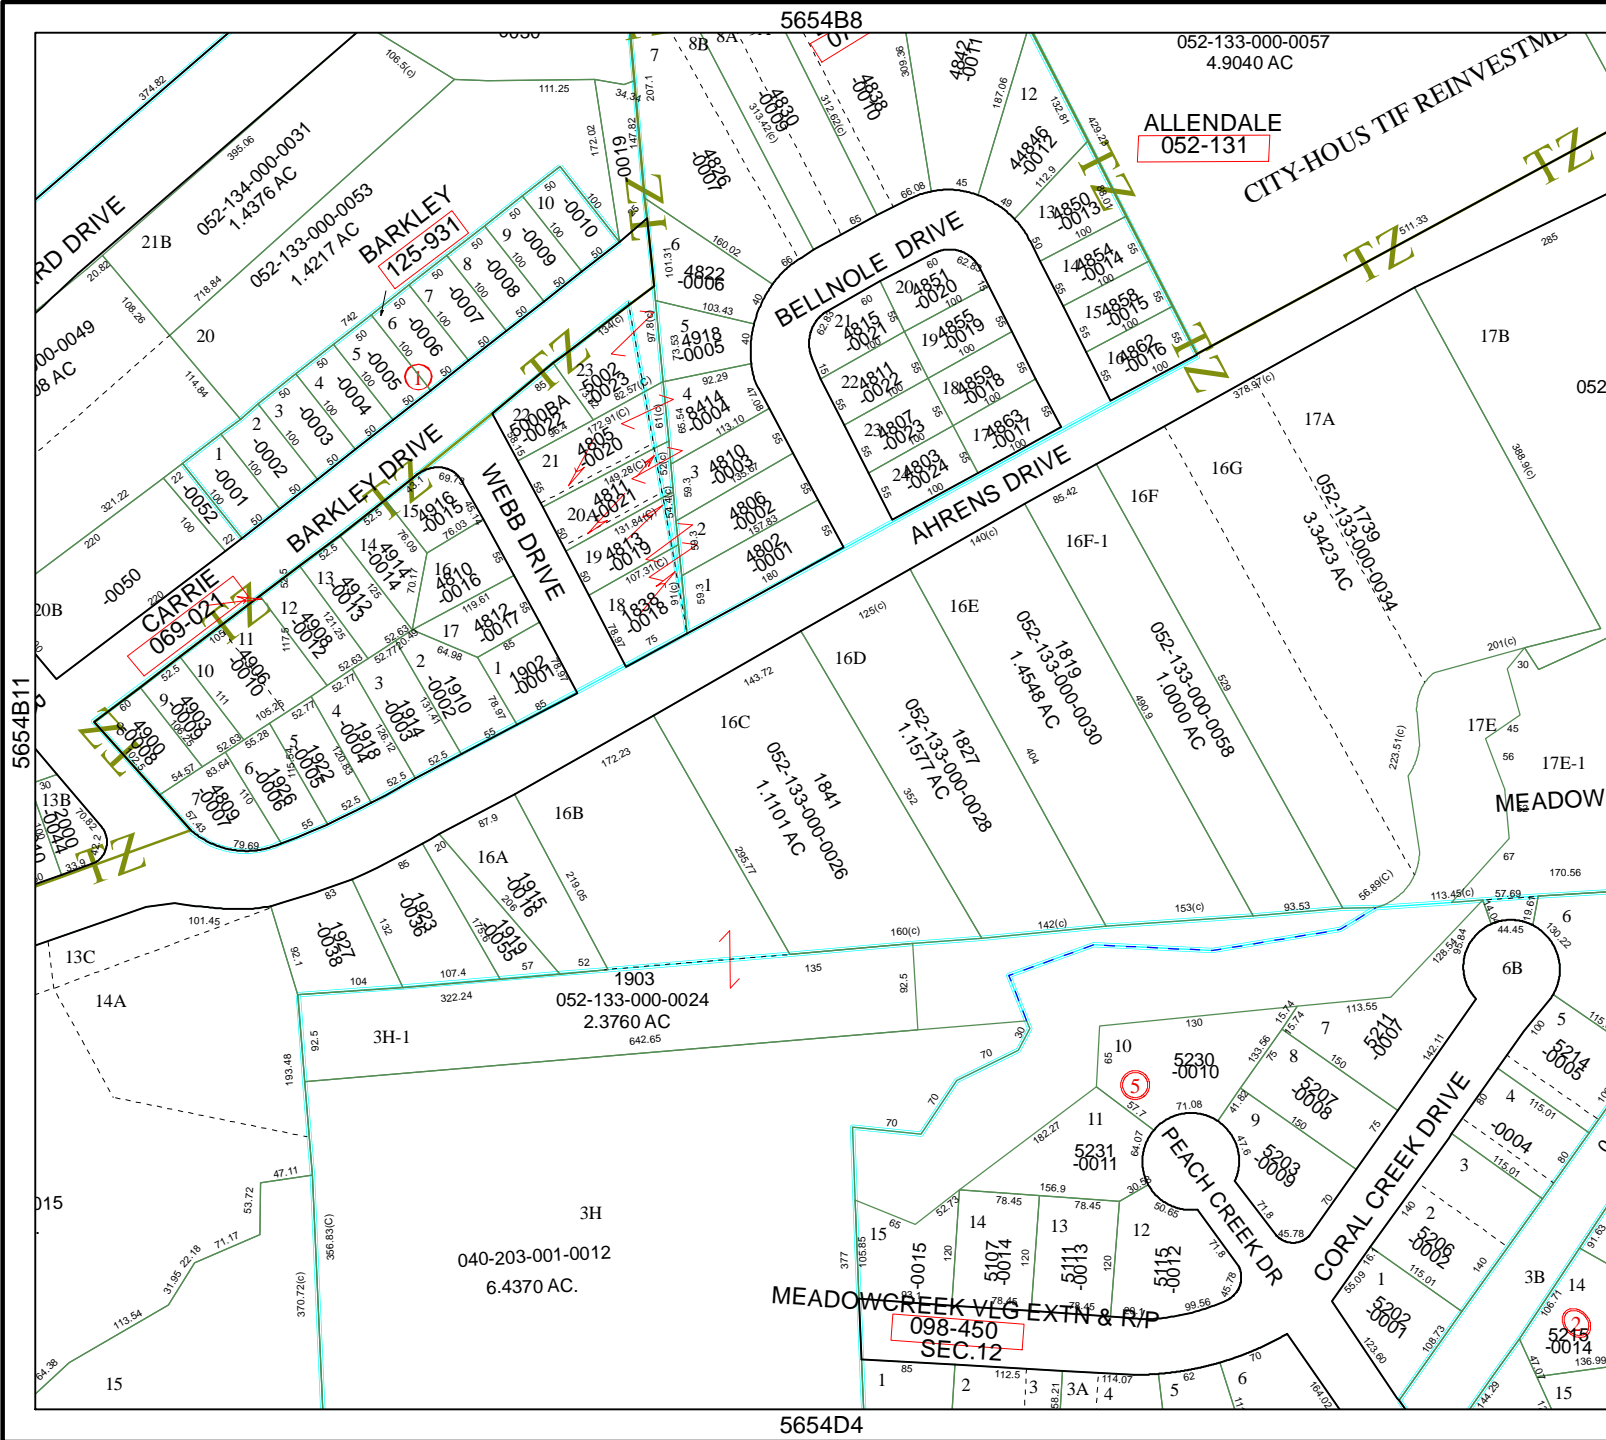

# Harris County Appraisal District

0 100 200  
**PUBLICATION DATE:**  
 12/29/2011

Geospatial or map data maintained by the Harris County Appraisal District is for informational purposes and may not have been prepared for or be suitable for legal, engineering, or surveying purposes. It does not represent an on-the-ground survey and only represents the approximate location of property boundaries.

### MAP LOCATION

# FACET 5654B

1	2	3	4
5	6	7	8
9	10	11	12

5754A9

5654B11

5654B8

5654D4

ALLEDALE  
 052-131

098-450  
 SEC.12