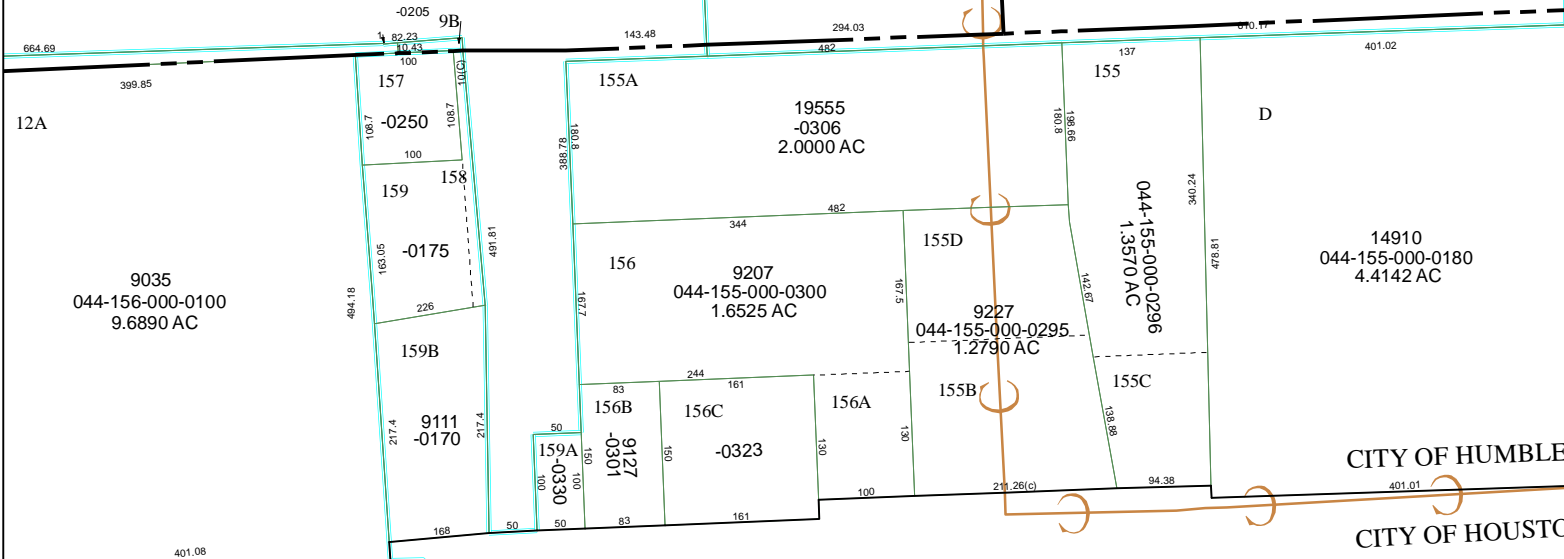

5568D11

PARK AT HUMBLE
124-945

GARDEN RIDGE HUMBLE
121-744

CITY OF HUMBLE
CITY OF HOUSTO

Harris County Appraisal District

0 100 200
PUBLICATION DATE:
8/15/2011

Geospatial or map data maintained by the Harris County Appraisal District is for informational purposes and may not be prepared for or be suitable for legal, engineering, or surveying purposes. It does not represent an on-the-ground survey and only represents the approximate location of property boundaries.

MAP LOCATION

FACET 5567B

1	2	3	4
5	6	7	8
9	10	11	12

5567B2

ELD ROAD

BORDERS STREET

RSVILLE SCHOOL ROAD

RES B