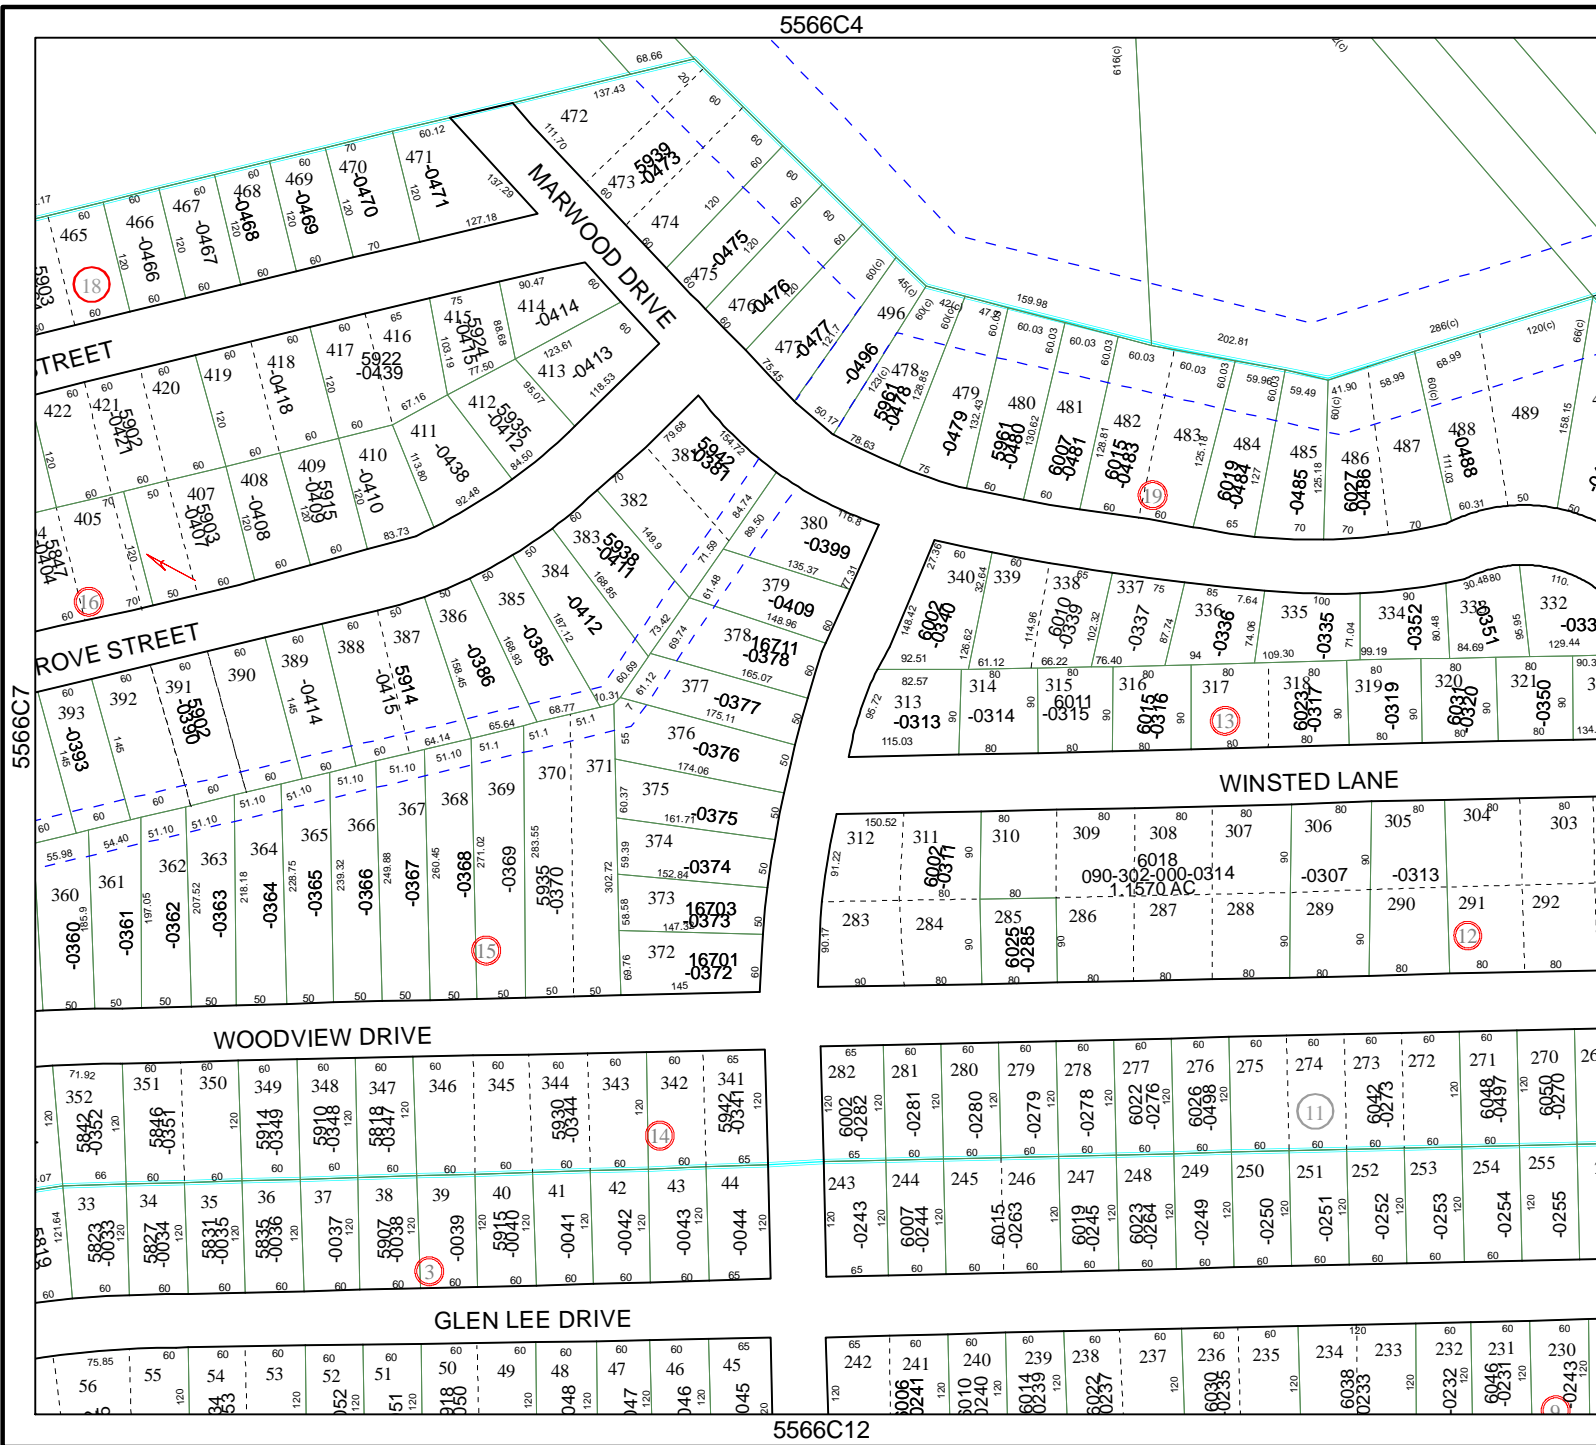

Harris County Appraisal District

0 100 200

PUBLICATION DATE:
8/15/2011

Geospatial or map data maintained by the Harris County Appraisal District is for informational purposes and may not have been prepared for or be suitable for legal, engineering, or surveying purposes. It does not represent an on-the-ground survey and only represents the approximate location of property boundaries.

MAP LOCATION

FACET 5566C

1	2	3	4
5	6	7	8
9	10	11	12

5566C4

5566C12

5566D5

5566D5