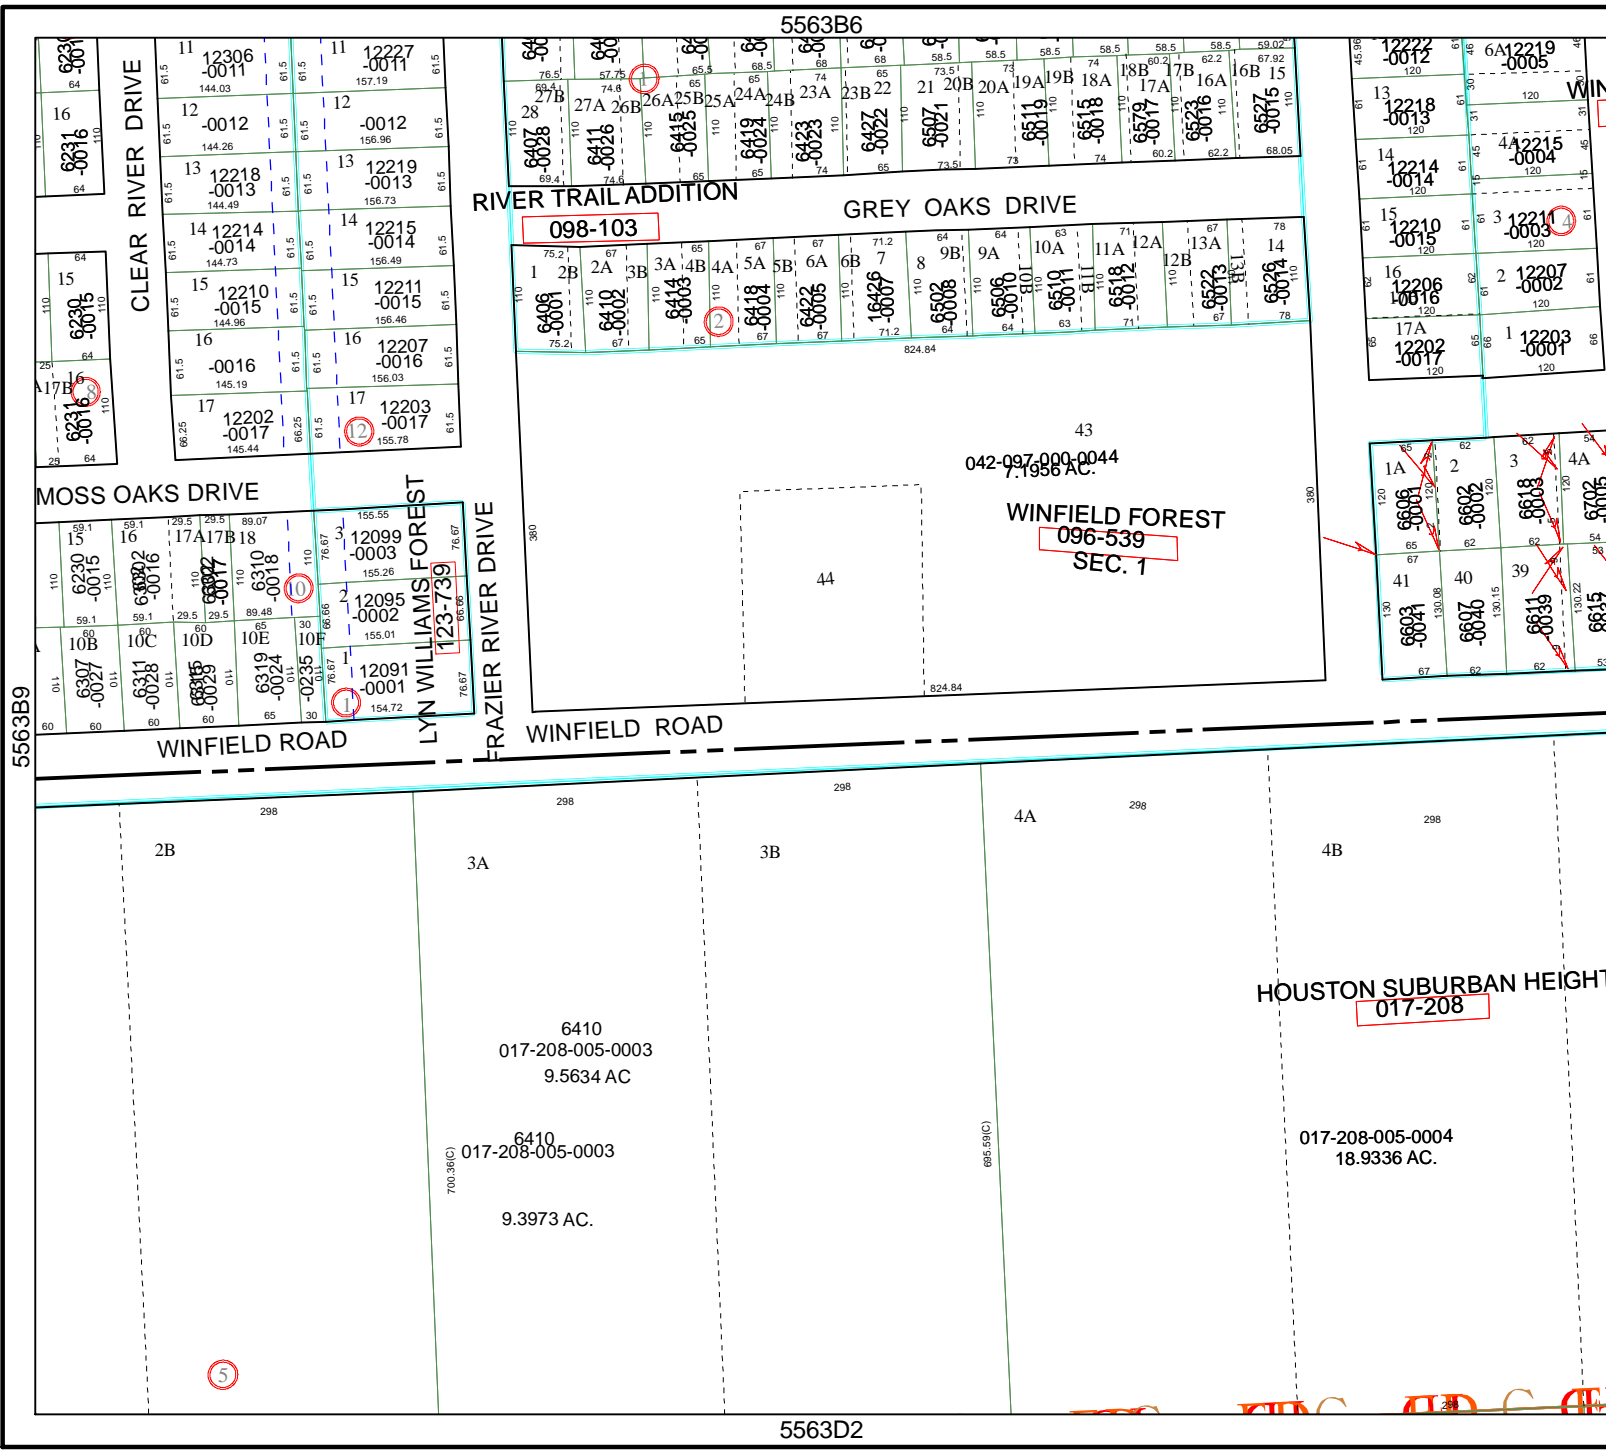

# Harris County Appraisal District

0 100 200  
**PUBLICATION DATE:**  
 10/1/2011

Geospatial or map data maintained by the Harris County Appraisal District is for informational purposes and may not have been prepared for or be suitable for legal, engineering, or surveying purposes. It does not represent an on-the-ground survey and only represents the approximate location of property boundaries.

### MAP LOCATION

# FACET 5563B

1	2	3	4
5	6	7	8
9	10	11	12

5563B11