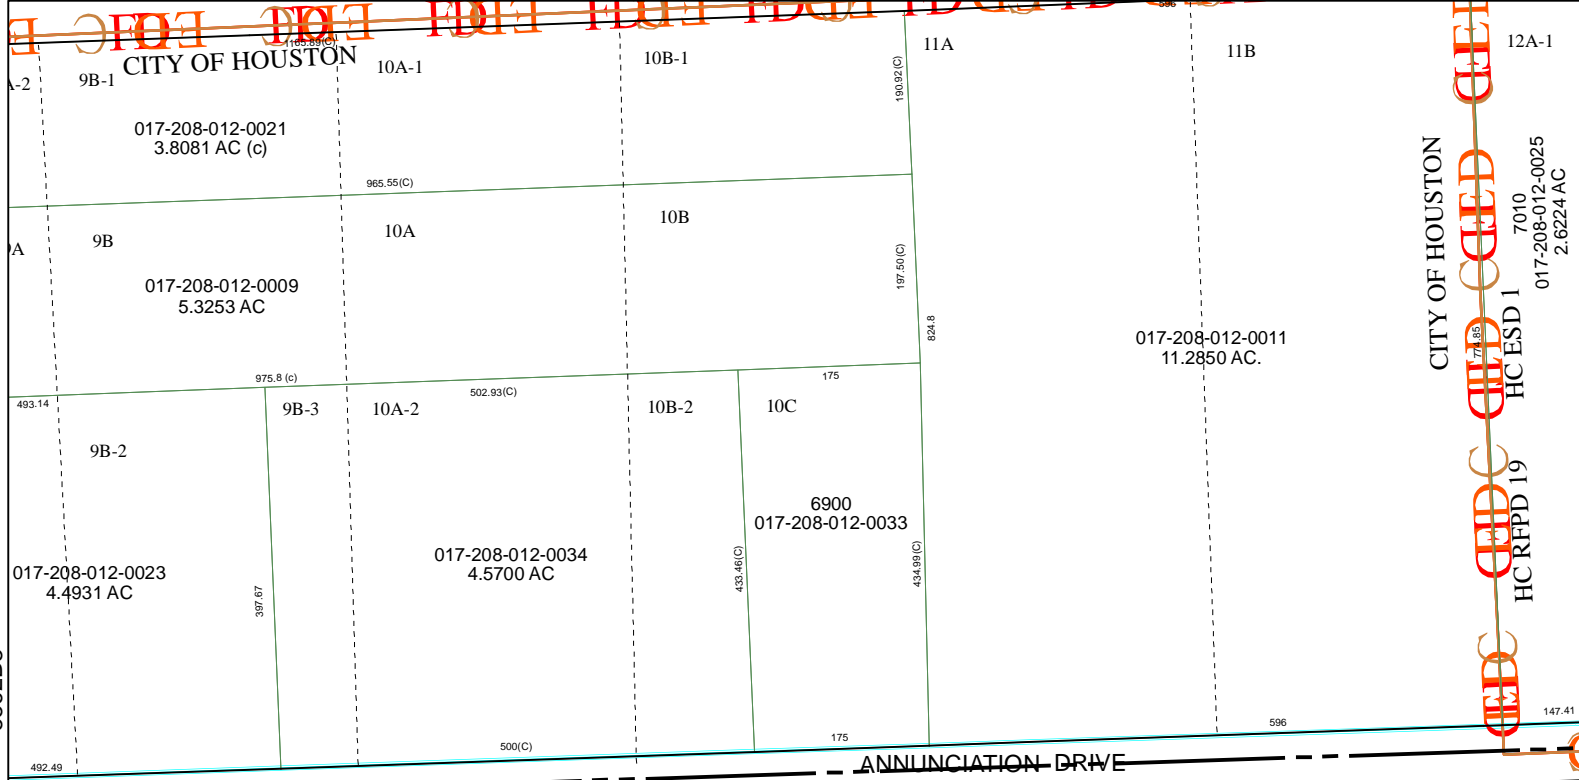

5563D12

5562B3

ANNUNCIATION DRIVE

CITY OF HOUSTON  
 HC ESD 1  
 HC RFPD 19

107.25	67
11242-0001	107.57
107.75	62
11238-0002	107.99
107.99	59
11234-0003	108.70
108.70	62
11230-0004	108.40
108.40	59
11226-0005	108.6
108.6	55
11222-0006	740.1
740.1	59
11218-0007	108.8
108.8	62
11214-0008	108.99
108.99	55
11210-0009	109.78

# Harris County Appraisal District

0 100 200  
 PUBLICATION DATE:  
 8/15/2011

Geospatial or map data maintained by the Harris County Appraisal District is for informational purposes and may not be prepared for or be suitable for legal, engineering, or surveying purposes. It does not represent an on-the-ground survey and only represents the approximate location of property boundaries.

## MAP LOCATION