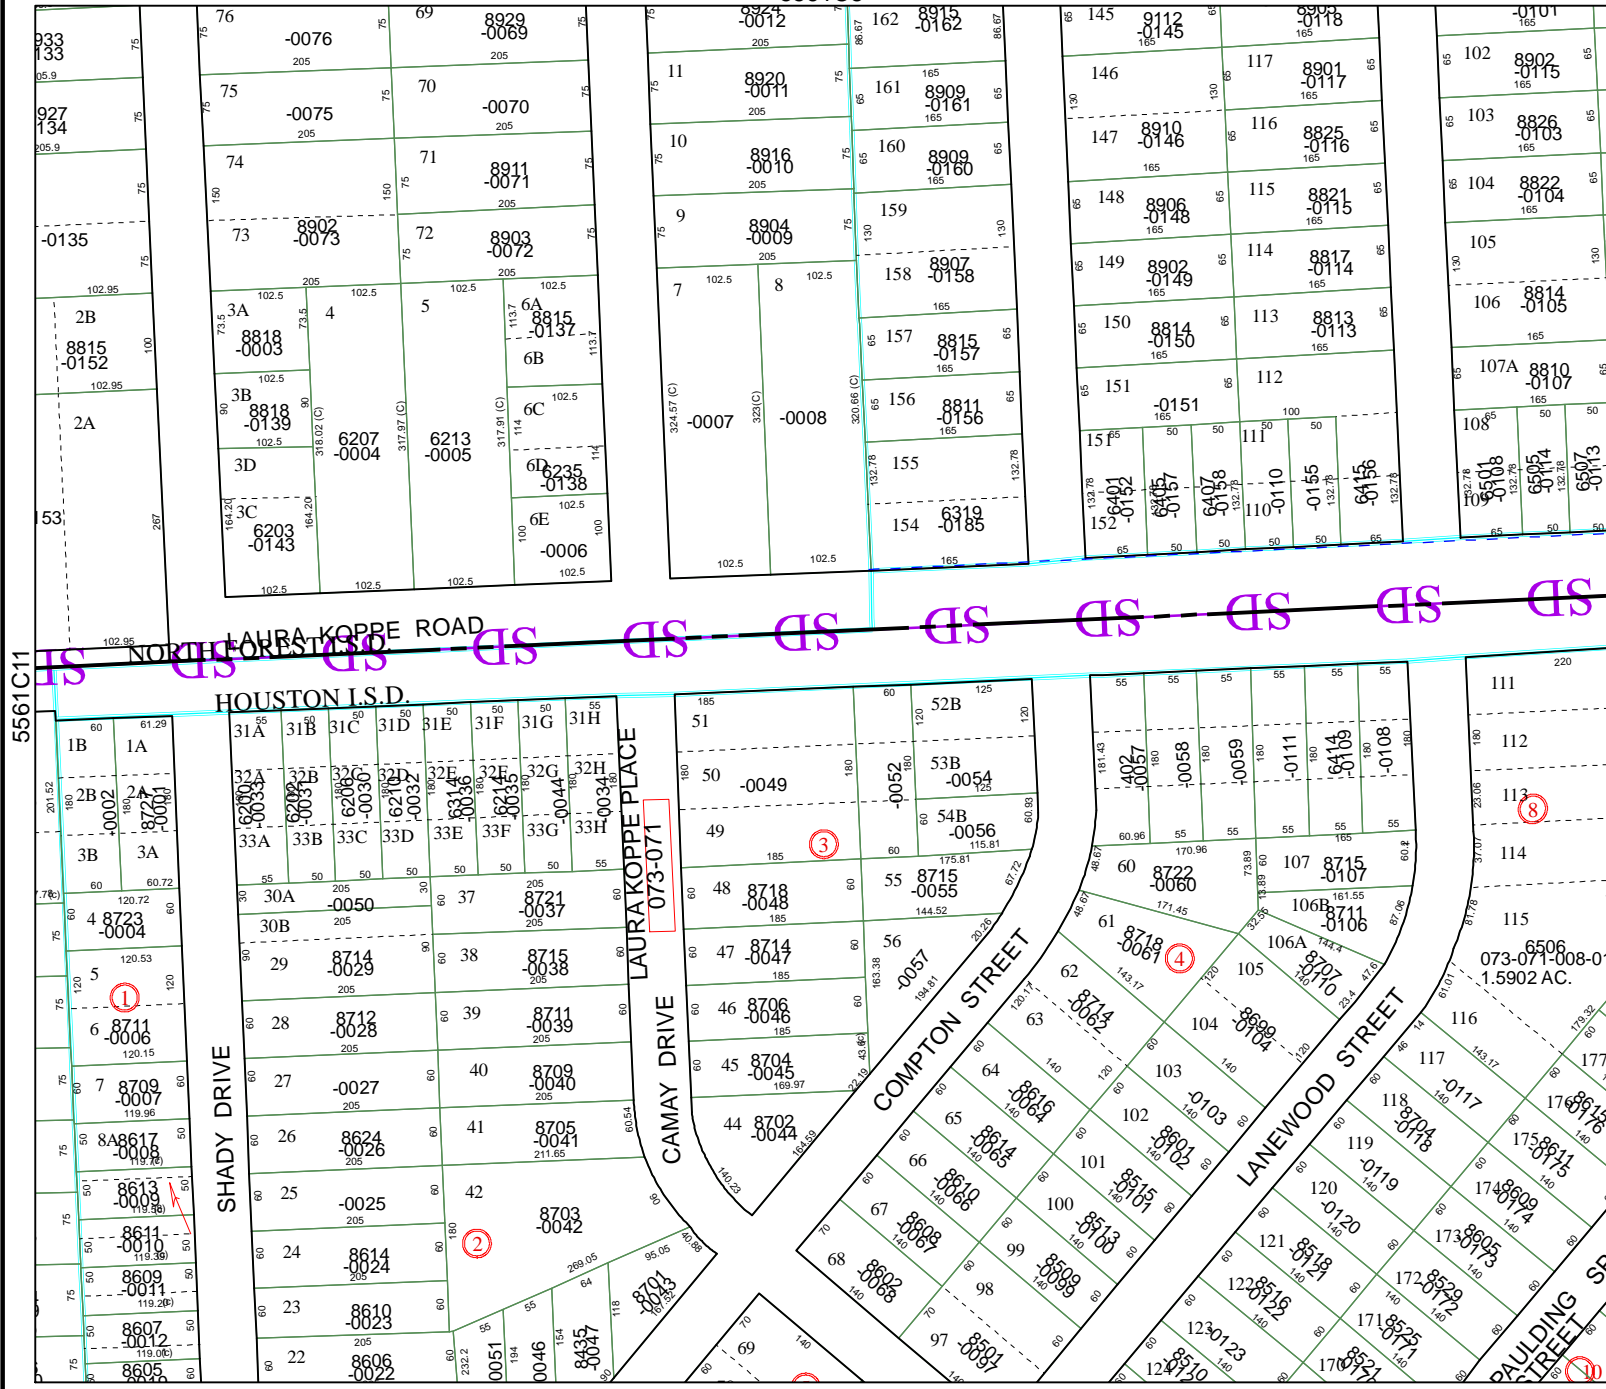

Harris County Appraisal District

0 100 200
PUBLICATION DATE:
 1/7/2012

Geospatial or map data maintained by the Harris County Appraisal District is for informational purposes and may not have been prepared for or be suitable for legal, engineering, or surveying purposes. It does not represent an on-the-ground survey and only represents the approximate location of property boundaries.

MAP LOCATION

FACET 5561C

1	2	3	4
5	6	7	8
9	10	11	12

5561C8

5560A4

5561C11

5561D9

NORTH FOREST L.S.D.
 HOUSTON L.S.D.

SHADY DRIVE

Laura Koppe Place
 Laura Koppe Drive
 Camay Drive

Compton Street

Lanewood Street

Paulding Street