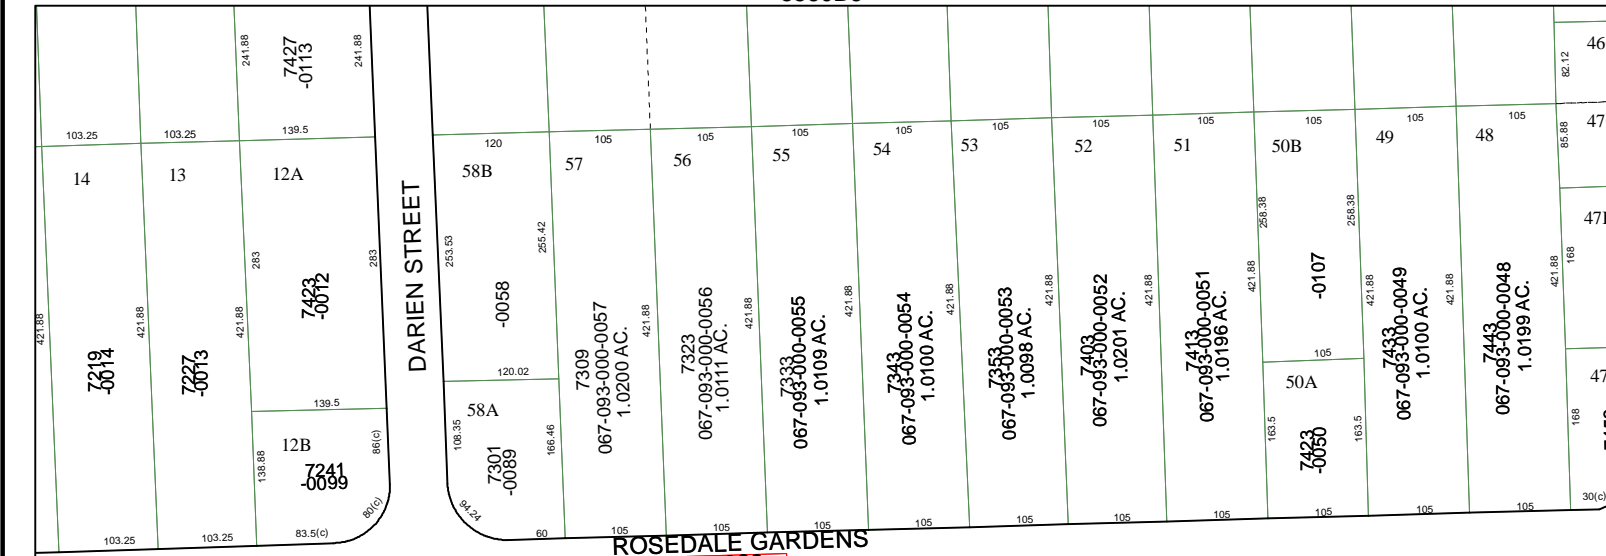

5560B6

DARIEN STREET

ROSEDALE GARDENS  
067-093

5560B9

5560B11

HOUSTON GARDENS  
066-029

DARIEN STREET  
126-5

KATHLEEN'S PLACE  
129-942

# Harris County Appraisal District

0 100 200  
PUBLICATION DATE:  
10/1/2011

Geospatial or map data maintained by the Harris County Appraisal District is for informational purposes and may not be prepared for or be suitable for legal, engineering, or surveying purposes. It does not represent an on-the-ground survey and only represents the approximate location of property boundaries.

MAP LOCATION

## FACET 5560B

1	2	3	4
5	6	7	8
9	10	11	12