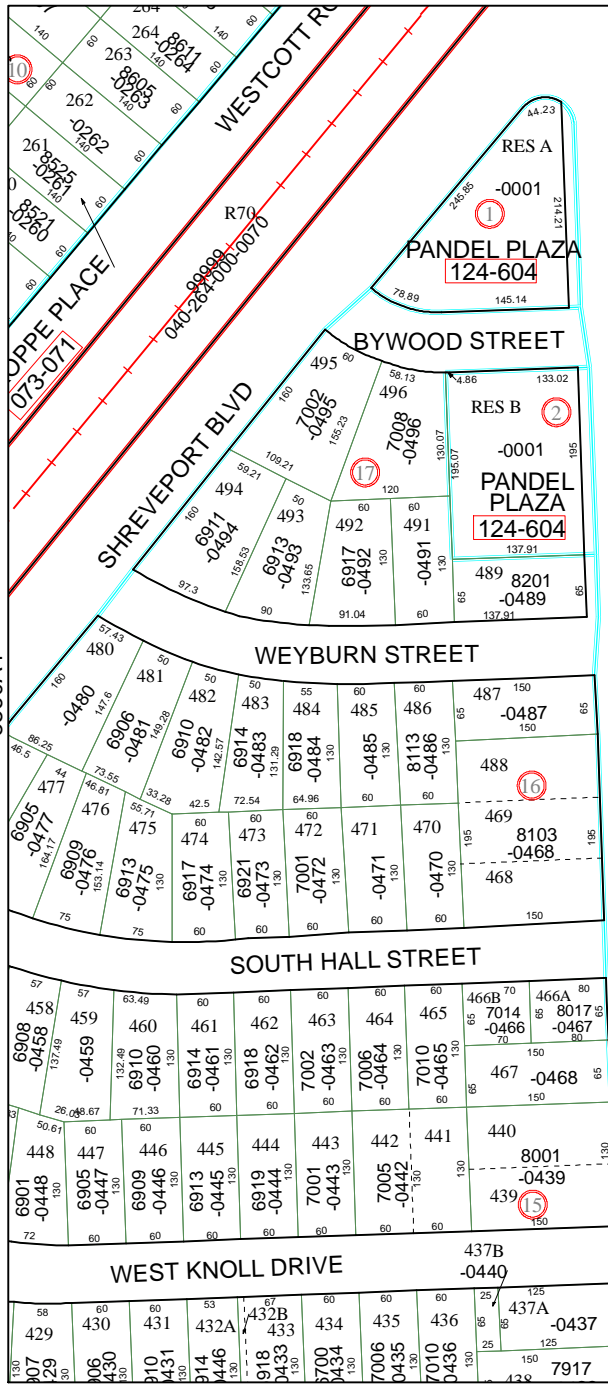

5561D9

HOMESTEAD ROAD

Harris County Appraisal District

0 100 200
 PUBLICATION DATE:
 9/19/2011

Geospatial or map data maintained by the Harris County Appraisal District is for informational purposes and may not be prepared for or be suitable for legal, engineering, or surveying purposes. It does not represent an on-the-ground survey and only represents the approximate location of property boundaries.

MAP LOCATION

FACET 5560B

1	2	3	4
5	6	7	8
9	10	11	12

5560B5