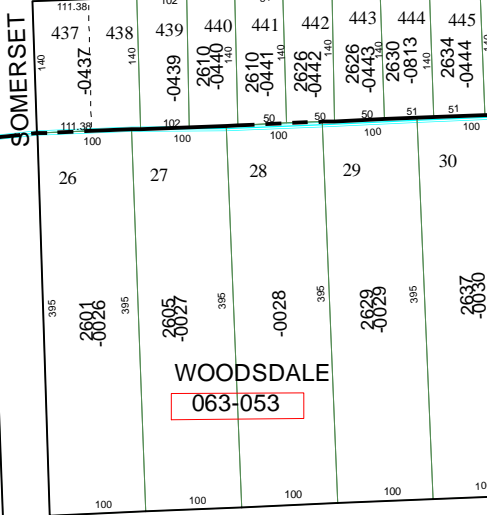

5462A12

WESTFIELD ESTATES

074-136
SEC. 2A

KOWIS STREET

WOODSDALE
063-053

LONE OAK ROAD

SUNBELT FWSD

TRENTON ROAD

5462C8

Harris County Appraisal District

0 100 200
PUBLICATION DATE:
8/18/2011

Geospatial or map data maintained by the Harris County Appraisal District is for informational purposes and may not have been prepared for or be suitable for legal, engineering, or surveying purposes. It does not represent an on-the-ground survey and only represents the approximate location of property boundaries.

MAP LOCATION

FACET 5462C

1	2	3	4
5	6	7	8
9	10	11	12