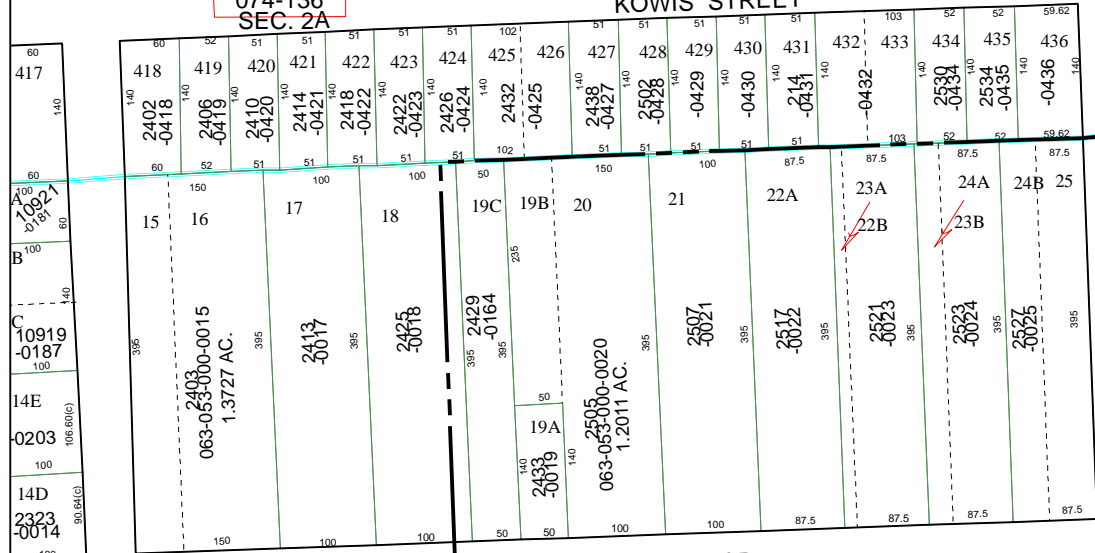

5462A12

WESTFIELD ESTATES

074-136
SEC. 2A

KOWIS STREET

WOODSDALE
063-053

LONE OAK ROAD

SUNBELT FWSD

TRENTON ROAD

5462C8

Harris County Appraisal District

0 100 200
PUBLICATION DATE:
8/18/2011

Geospatial or map data maintained by the Harris County Appraisal District is for informational purposes and may not have been prepared for or be suitable for legal, engineering, or surveying purposes. It does not represent an on-the-ground survey and only represents the approximate location of property boundaries.

MAP LOCATION

FACET 5462C

1	2	3	4
5	6	7	8
9	10	11	12