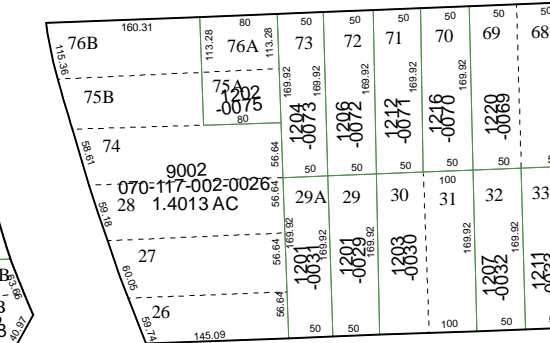

Harris County Appraisal District

0 100 200

PUBLICATION DATE:
9/1/2011

Geospatial or map data maintained by the Harris County Appraisal District is for informational purposes and may not be suitable for legal, engineering, or surveying purposes. It does not represent an on-the-ground survey and only represents the approximate location of property boundaries.

MAP LOCATION

FACET 5461C

1	2	3	4
5	6	7	8
9	10	11	12

5461C5

IRVINGTON BOULEV

5460A1

MACIAS BUSINESS CENTER
128-130

5361D12
HELMERS STREET

5461C10

5461C