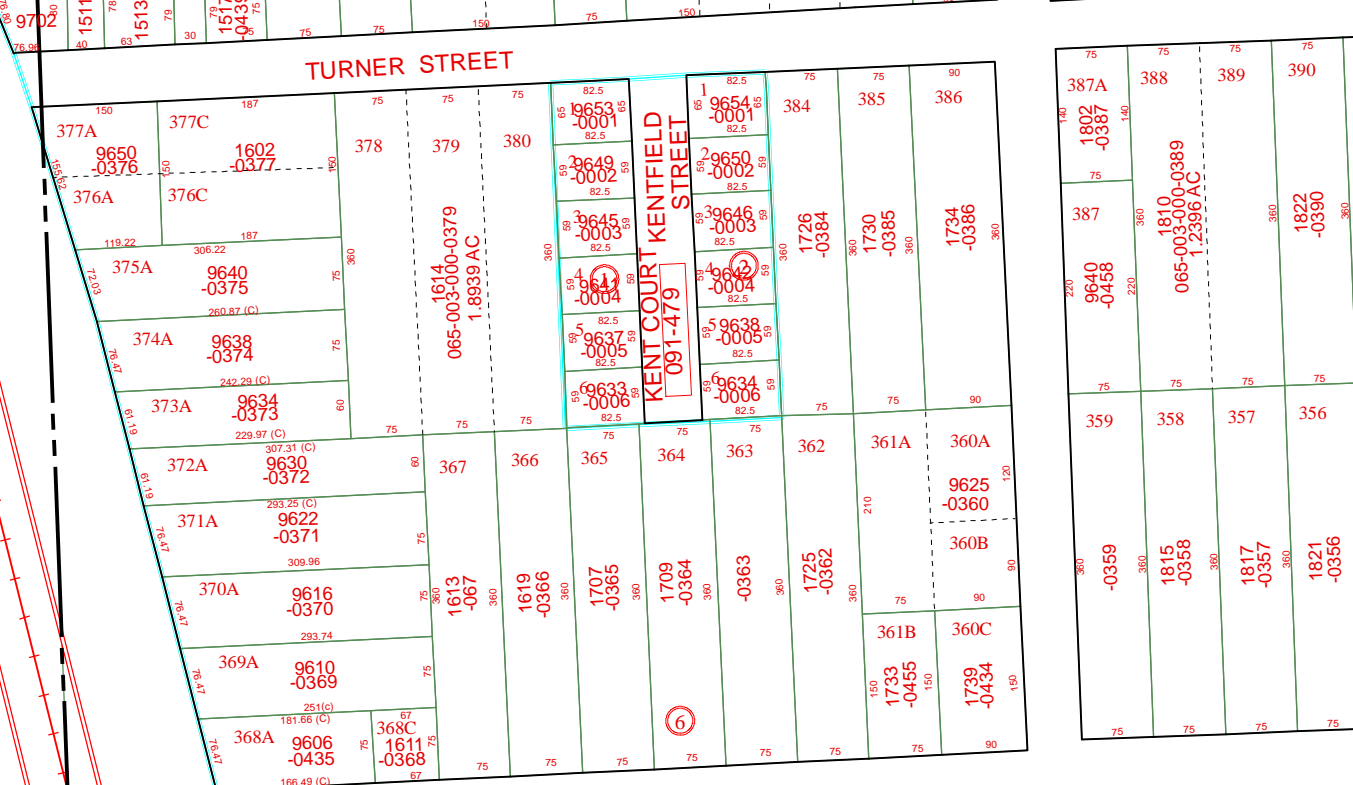

5461A10

TURNER STREET

5461C1

RX0

KENTFIELD STREET
091-479

6

ARCHER ACRES EXTN

TIDWELL ROAD

5461C6

Harris County Appraisal District

0 100 200
PUBLICATION DATE:
1/11/2012

Geospatial or map data maintained by the Harris County Appraisal District is for informational purposes and may not have been prepared for or be suitable for legal, engineering, or surveying purposes. It does not represent an on-the-ground survey and only represents the approximate location of property boundaries.

MAP LOCATION

FACET 5461C

1	2	3	4
5	6	7	8
9	10	11	12

5461C3