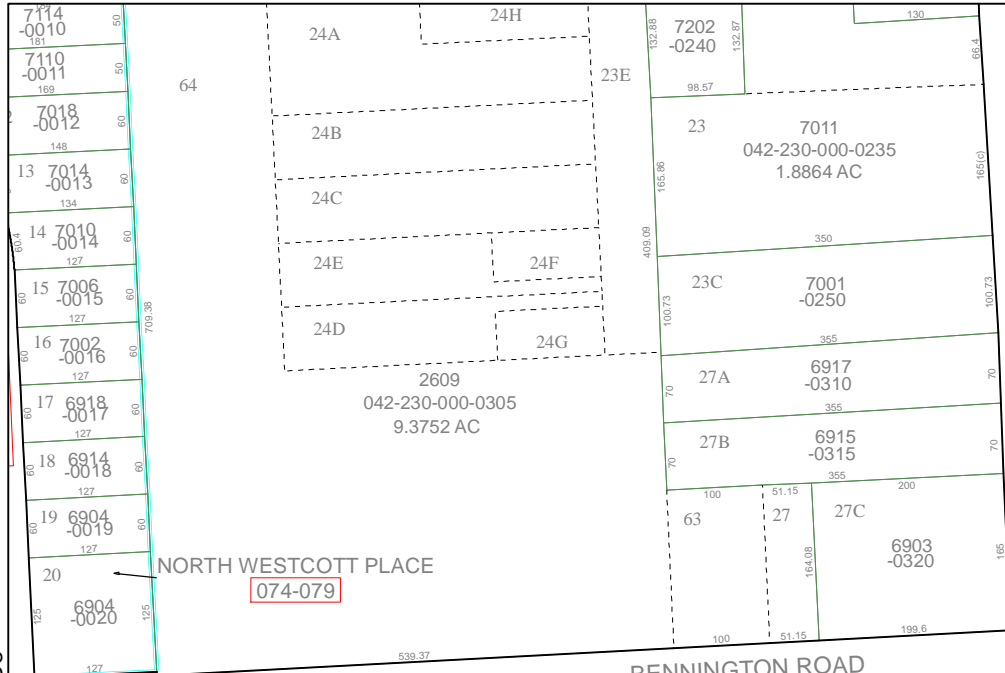

5460D1

JENSEN DRIVE

5460C8

5460D9

Harris County Appraisal District

0 100 200

PUBLICATION DATE: 8/15/2011

Geospatial or map data maintained by the Harris County Appraisal District is for informational purposes and may not have been prepared for or be suitable for legal, engineering, or surveying purposes. It does not represent an on-the-ground survey and only represents the approximate location of property boundaries.

MAP LOCATION

FACET 5460D

1	2	3	4
5	6	7	8
9	10	11	12