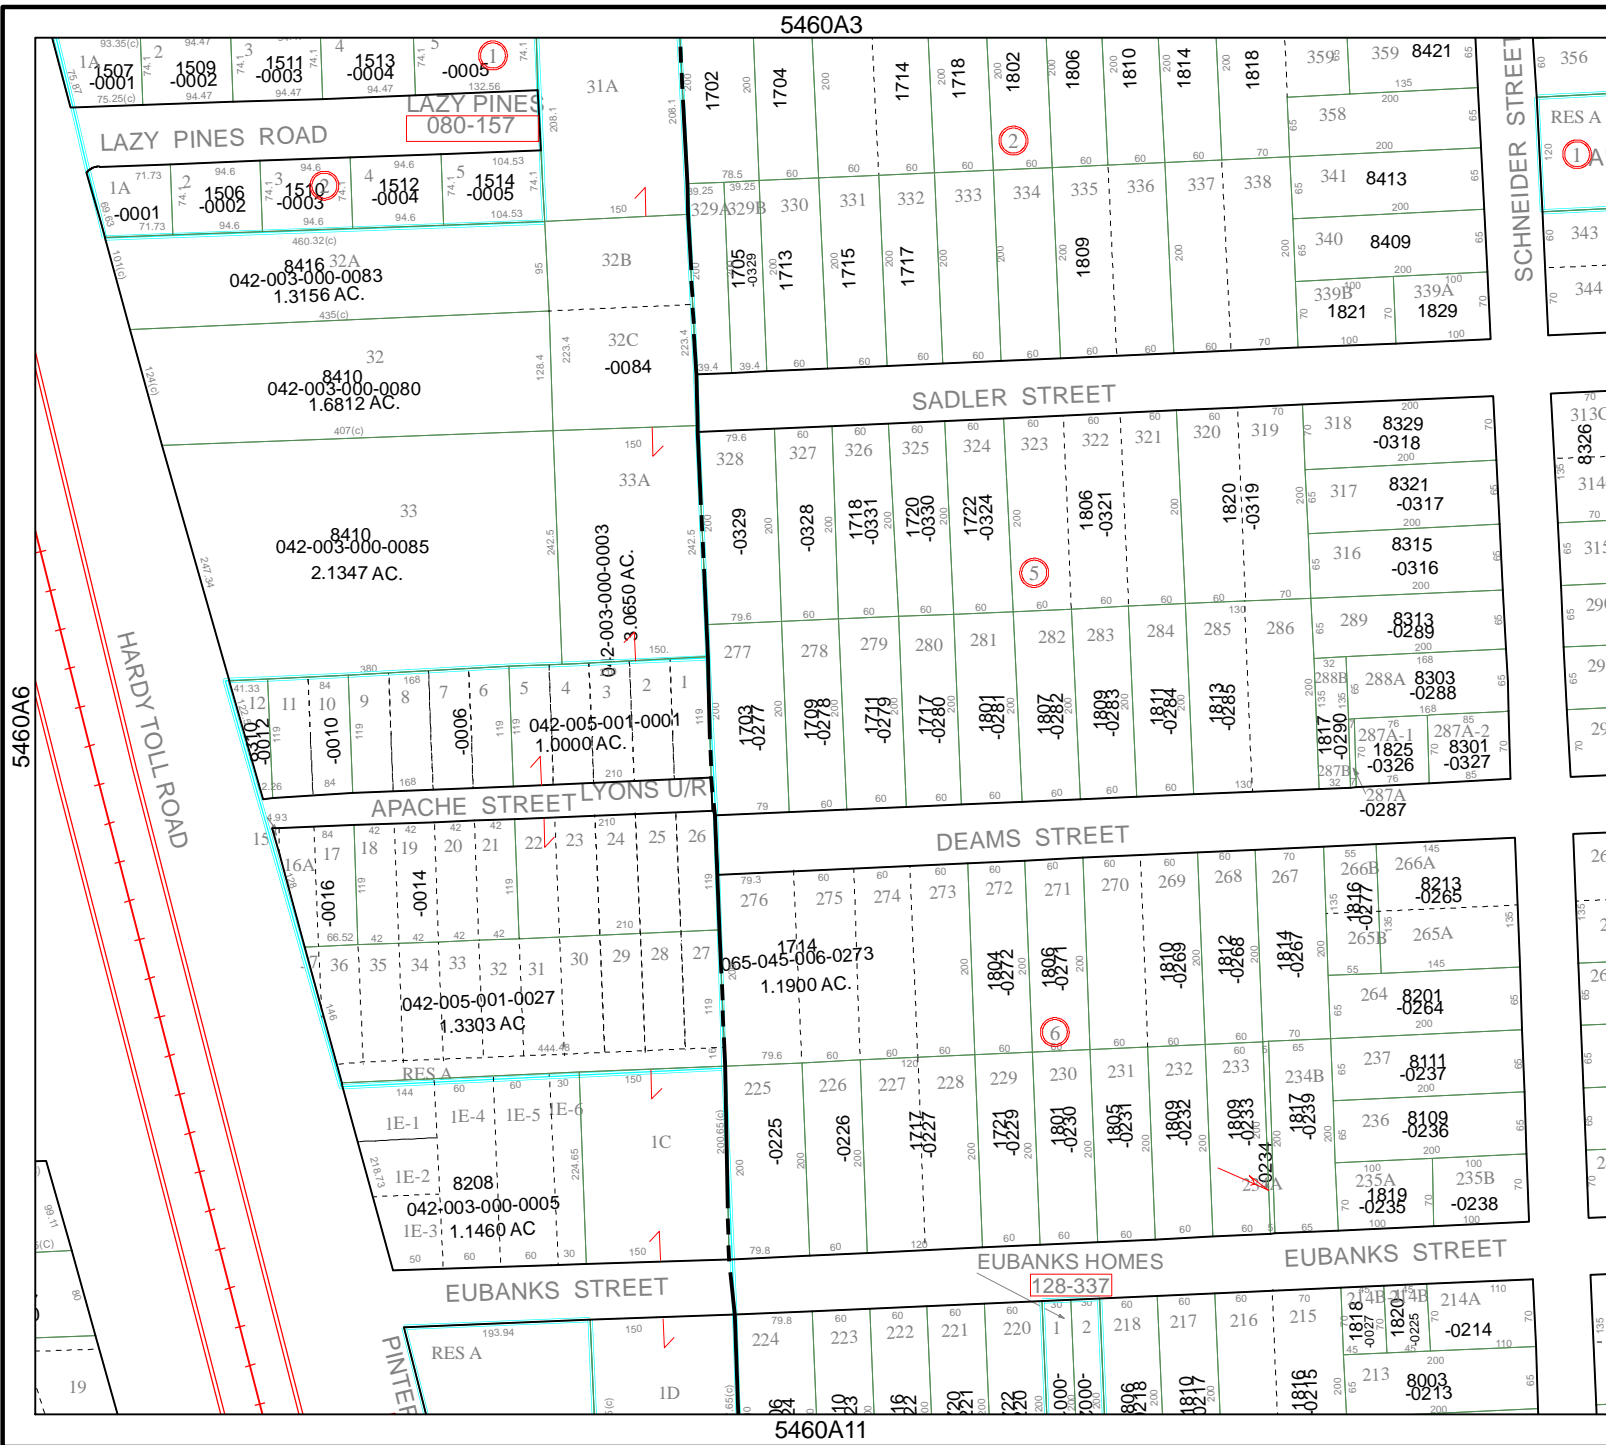

5460A3

Harris County Appraisal District

0 100 200
PUBLICATION DATE:
2/11/2010

MAP LOCATION

FACET 5460A

1	2	3	4
5	6	7	8
9	10	11	12

5460A11

SCHNEIDER STREET