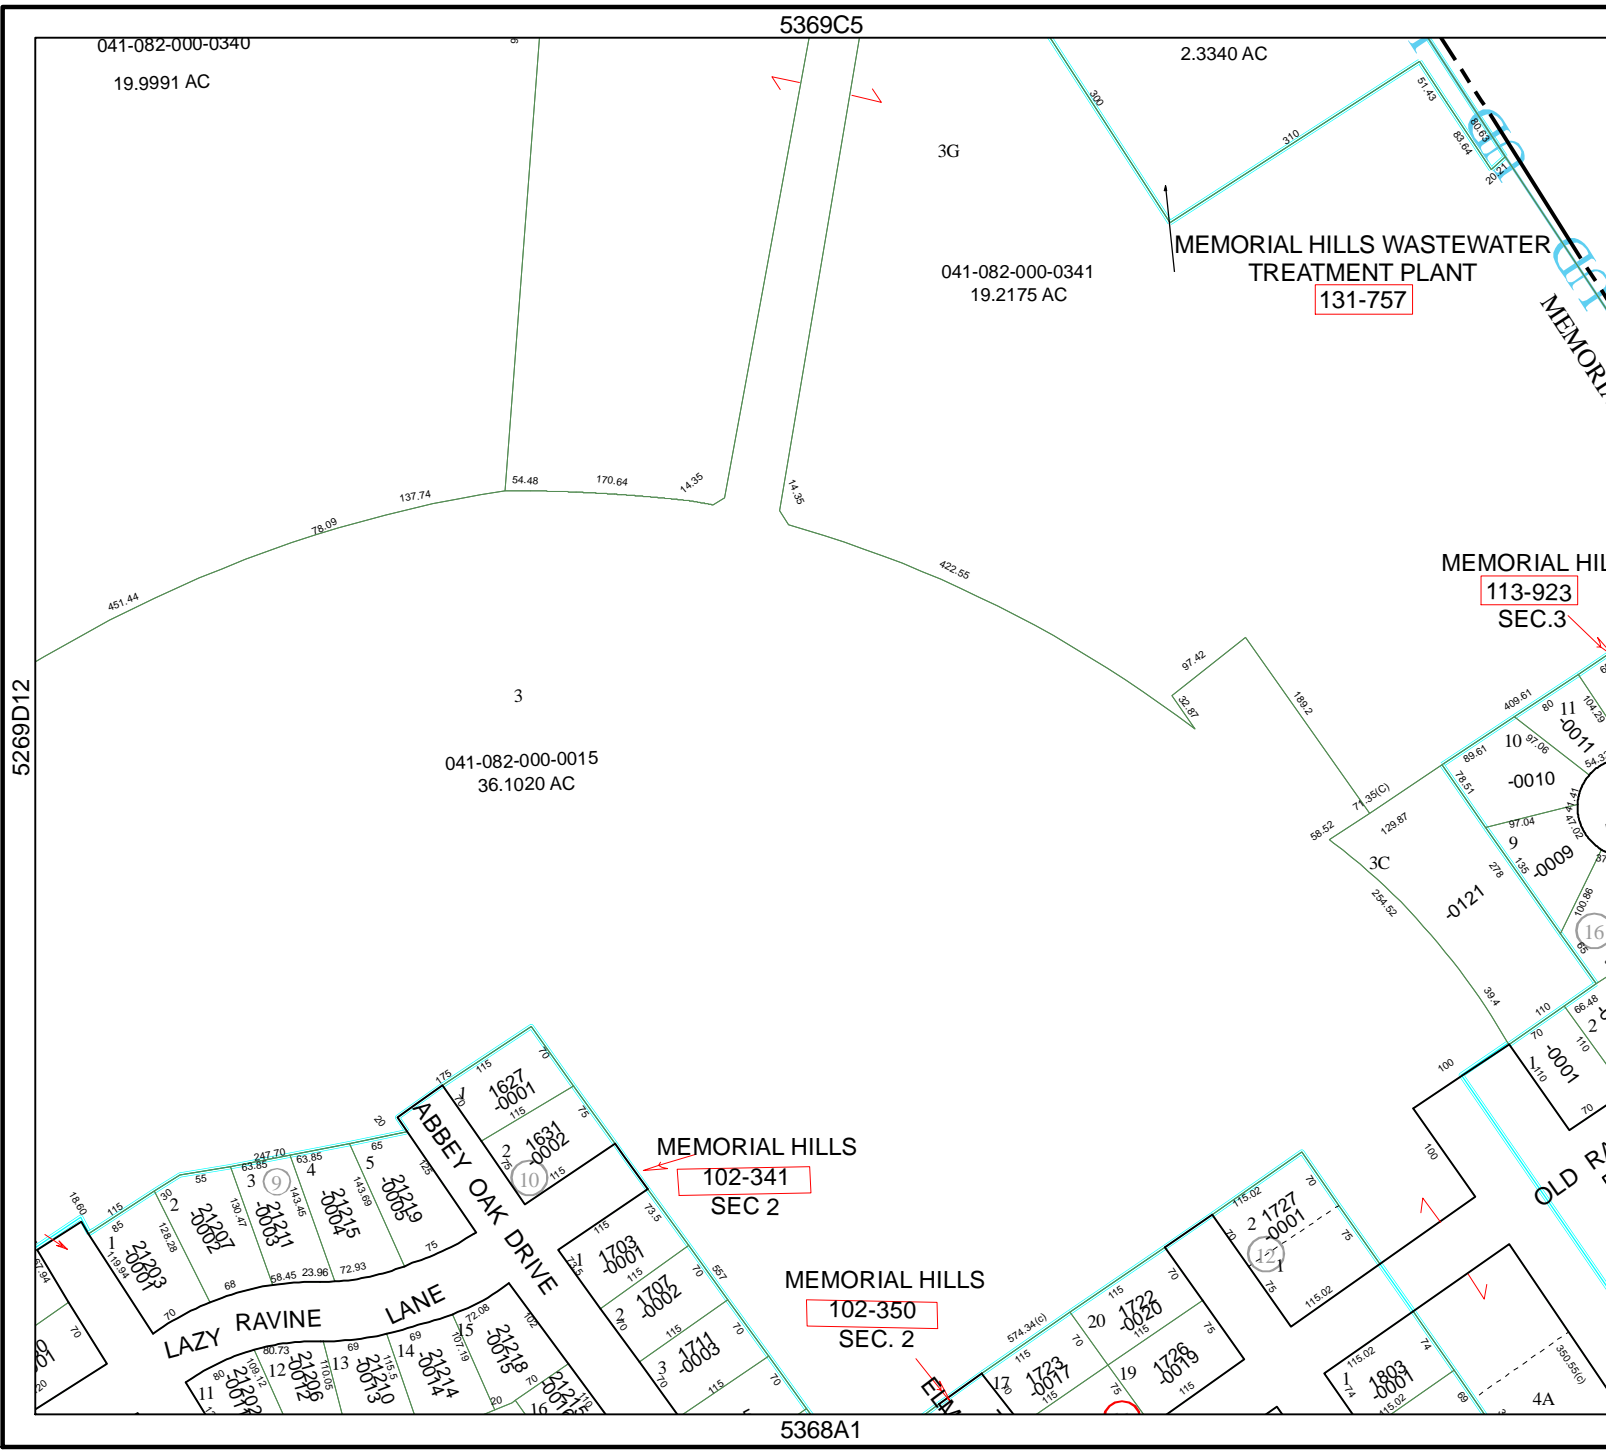

Harris County Appraisal District

0 100 200

PUBLICATION DATE:
9/1/2011

Geospatial or map data maintained by the Harris County Appraisal District is for informational purposes and may not have been prepared for or be suitable for legal, engineering, or surveying purposes. It does not represent an on-the-ground survey and only represents the approximate location of property boundaries.

MAP LOCATION

FACET 5369C

1	2	3	4
5	6	7	8
9	10	11	12

5269D12

5369C5

5368A1

5369C10