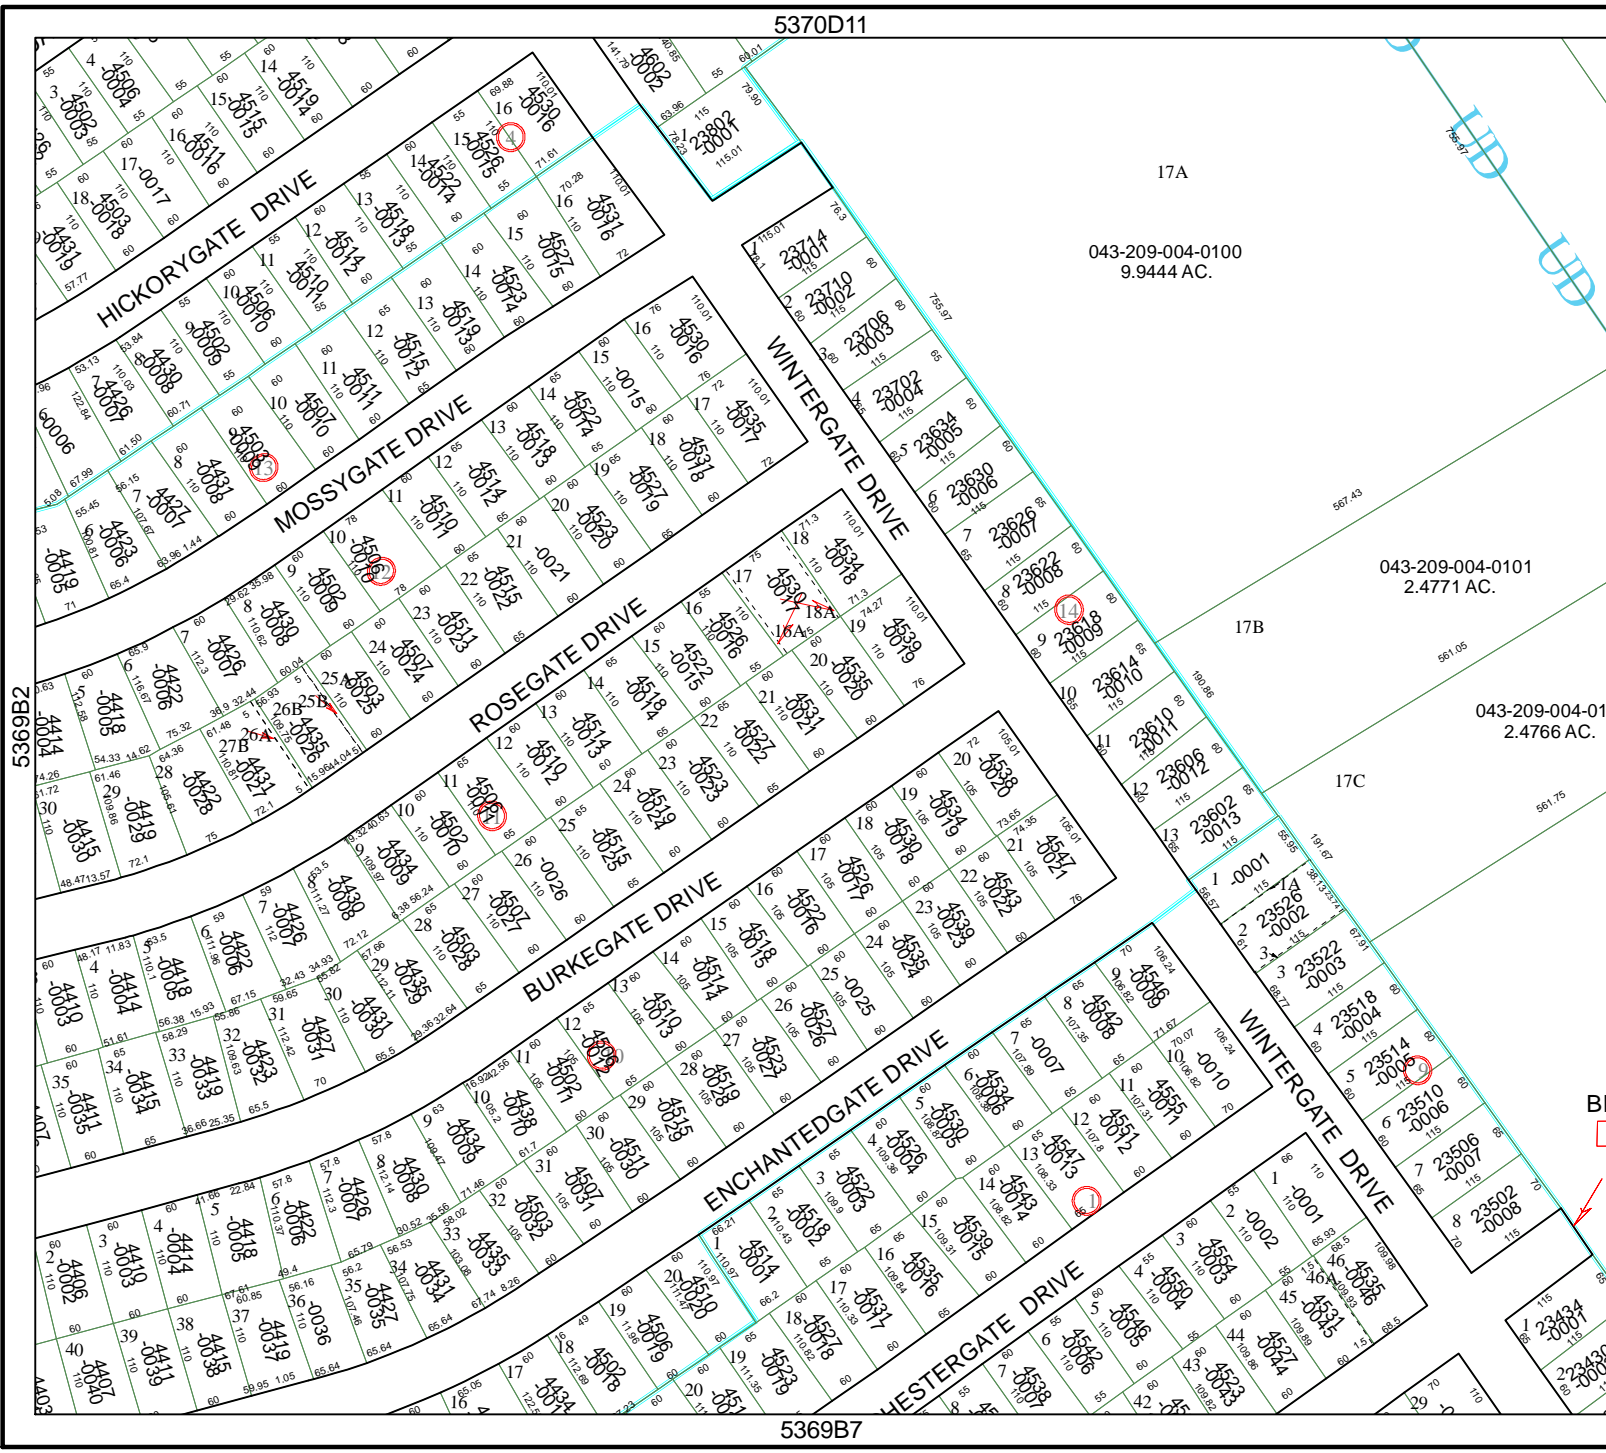

5370D11

17A

043-209-004-0100
9.9444 AC.

043-209-004-0101
2.4771 AC.

17B

043-209-004-0102
2.4766 AC.

17C

5369B7

Harris County Appraisal District

0 100 200

PUBLICATION DATE:
8/15/2011

Geospatial or map data maintained by the Harris County Appraisal District is for informational purposes and may not have been prepared for or be suitable for legal, engineering, or surveying purposes. It does not represent an on-the-ground survey and only represents the approximate location of property boundaries.

MAP LOCATION

FACET 5369B

1	2	3	4
5	6	7	8
9	10	11	12

5369B2

5369B4