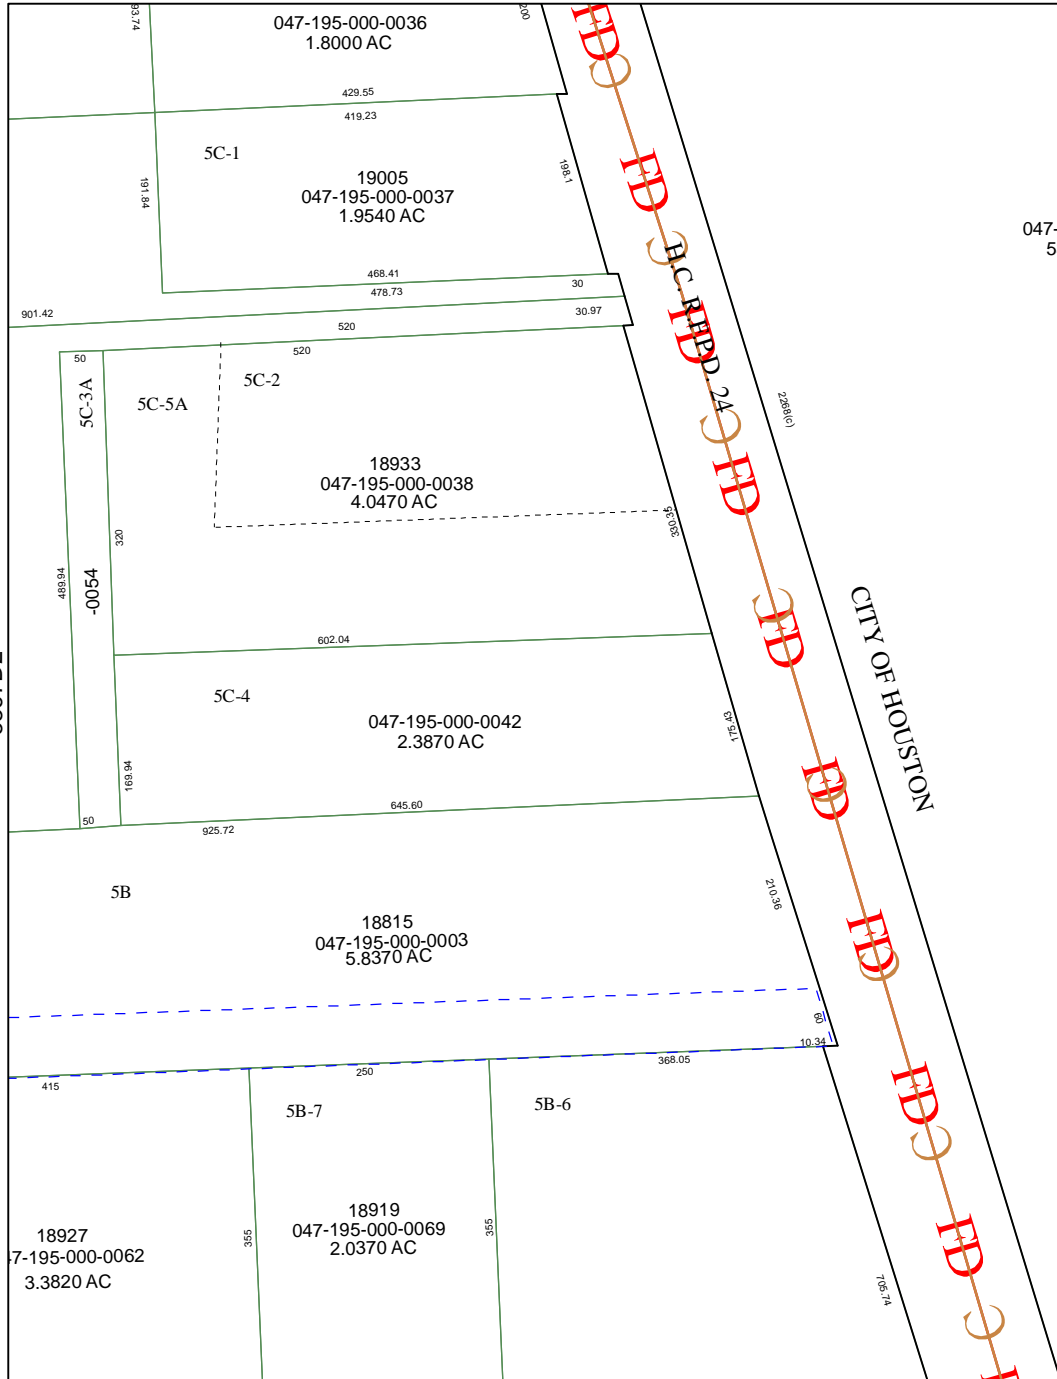

5367B11

99999
047-195-000-1001
53.7700 AC.

Harris County Appraisal District

0 100 200

PUBLICATION DATE:
11/23/2011

Geospatial or map data maintained by the Harris County Appraisal District is for informational purposes and may not have been prepared for or be suitable for legal, engineering, or surveying purposes. It does not represent an on-the-ground survey and only represents the approximate location of property boundaries.

MAP LOCATION

FACET 5367D

1	2	3	4
5	6	7	8
9	10	11	12

5367D7

5367D2

5367D4