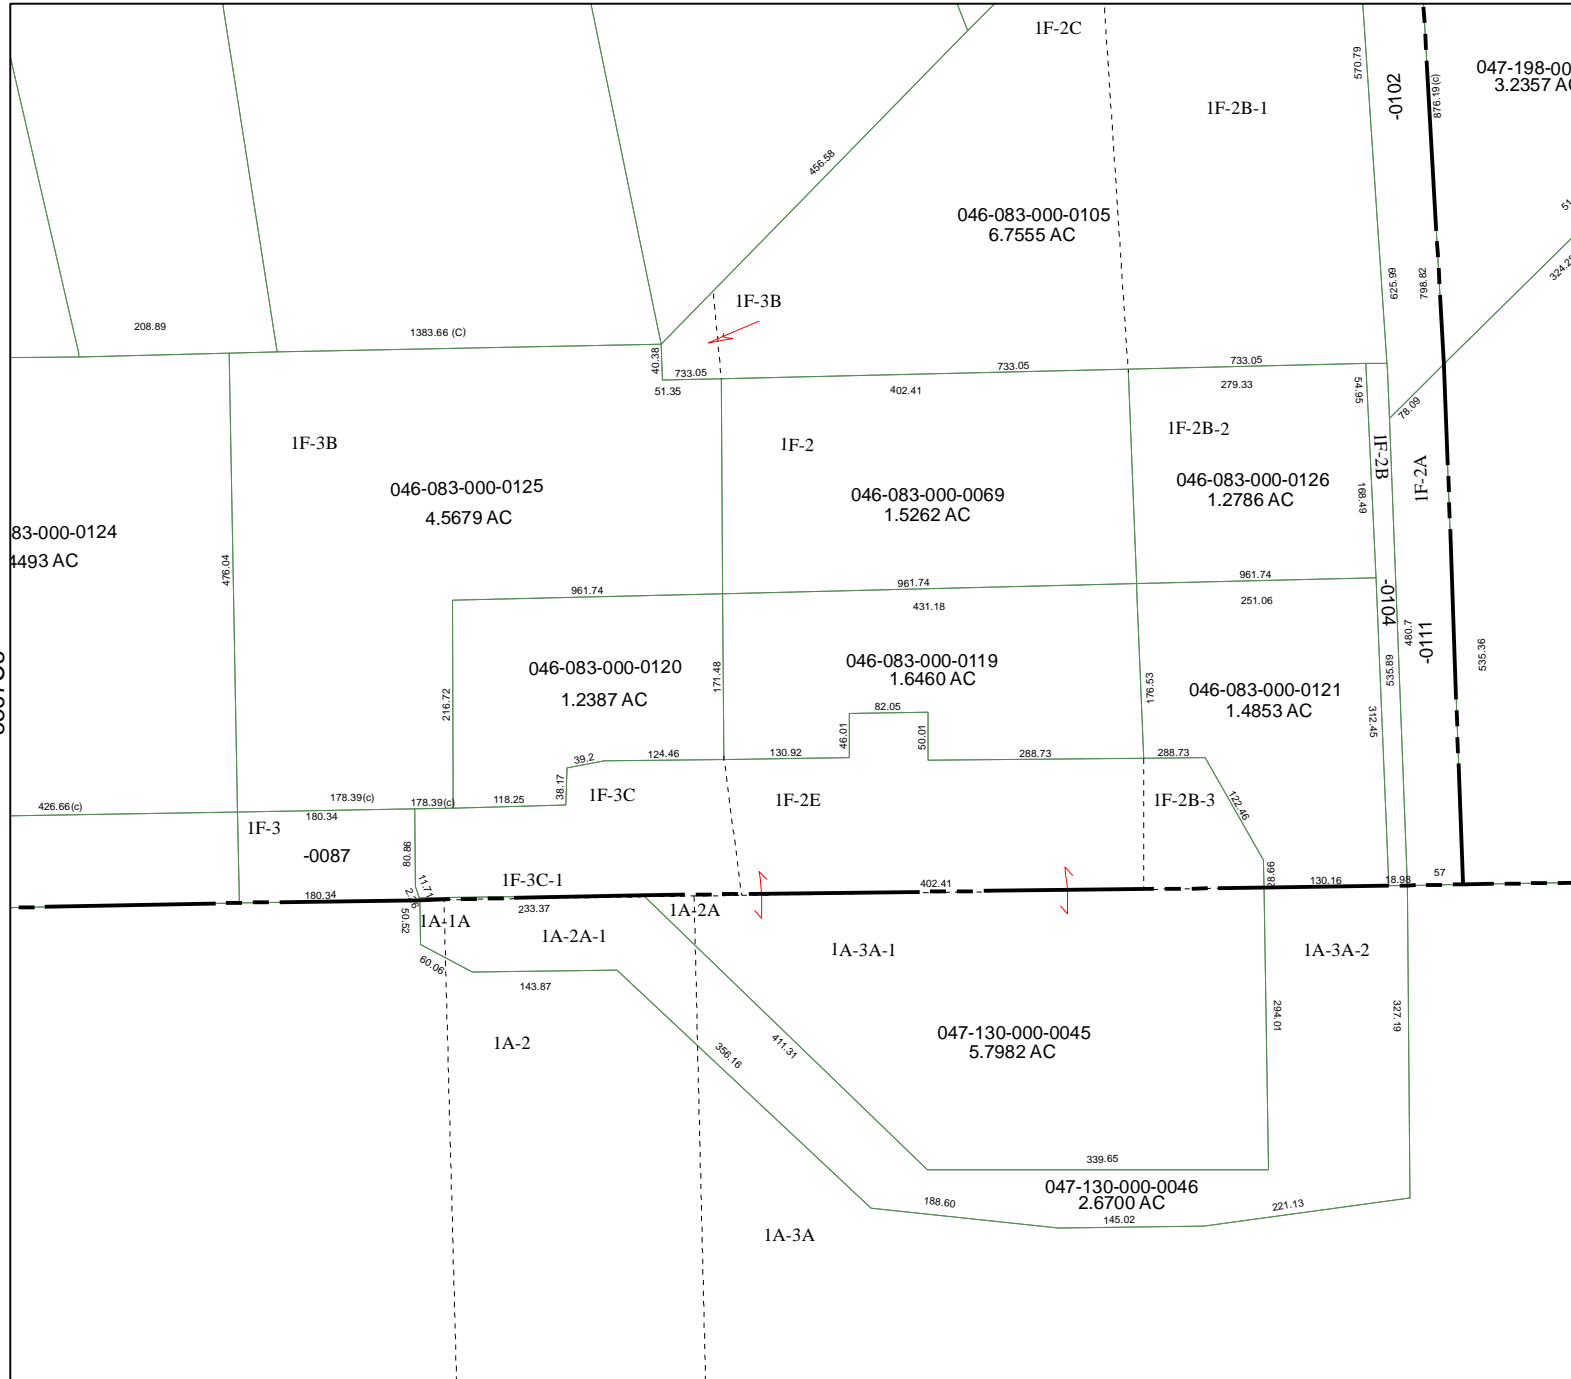

5367A12

IF-2C

047-198-000
3.2357 AC

Harris County Appraisal District

0 100 200

PUBLICATION DATE:
8/15/2011

Geospatial or map data maintained by the Harris County Appraisal District is for informational purposes and may not have been prepared for or be suitable for legal, engineering, or surveying purposes. It does not represent an on-the-ground survey and only represents the approximate location of property boundaries.

MAP LOCATION

FACET 5367C

1	2	3	4
5	6	7	8
9	10	11	12

5367C8

5367C3

5367D1