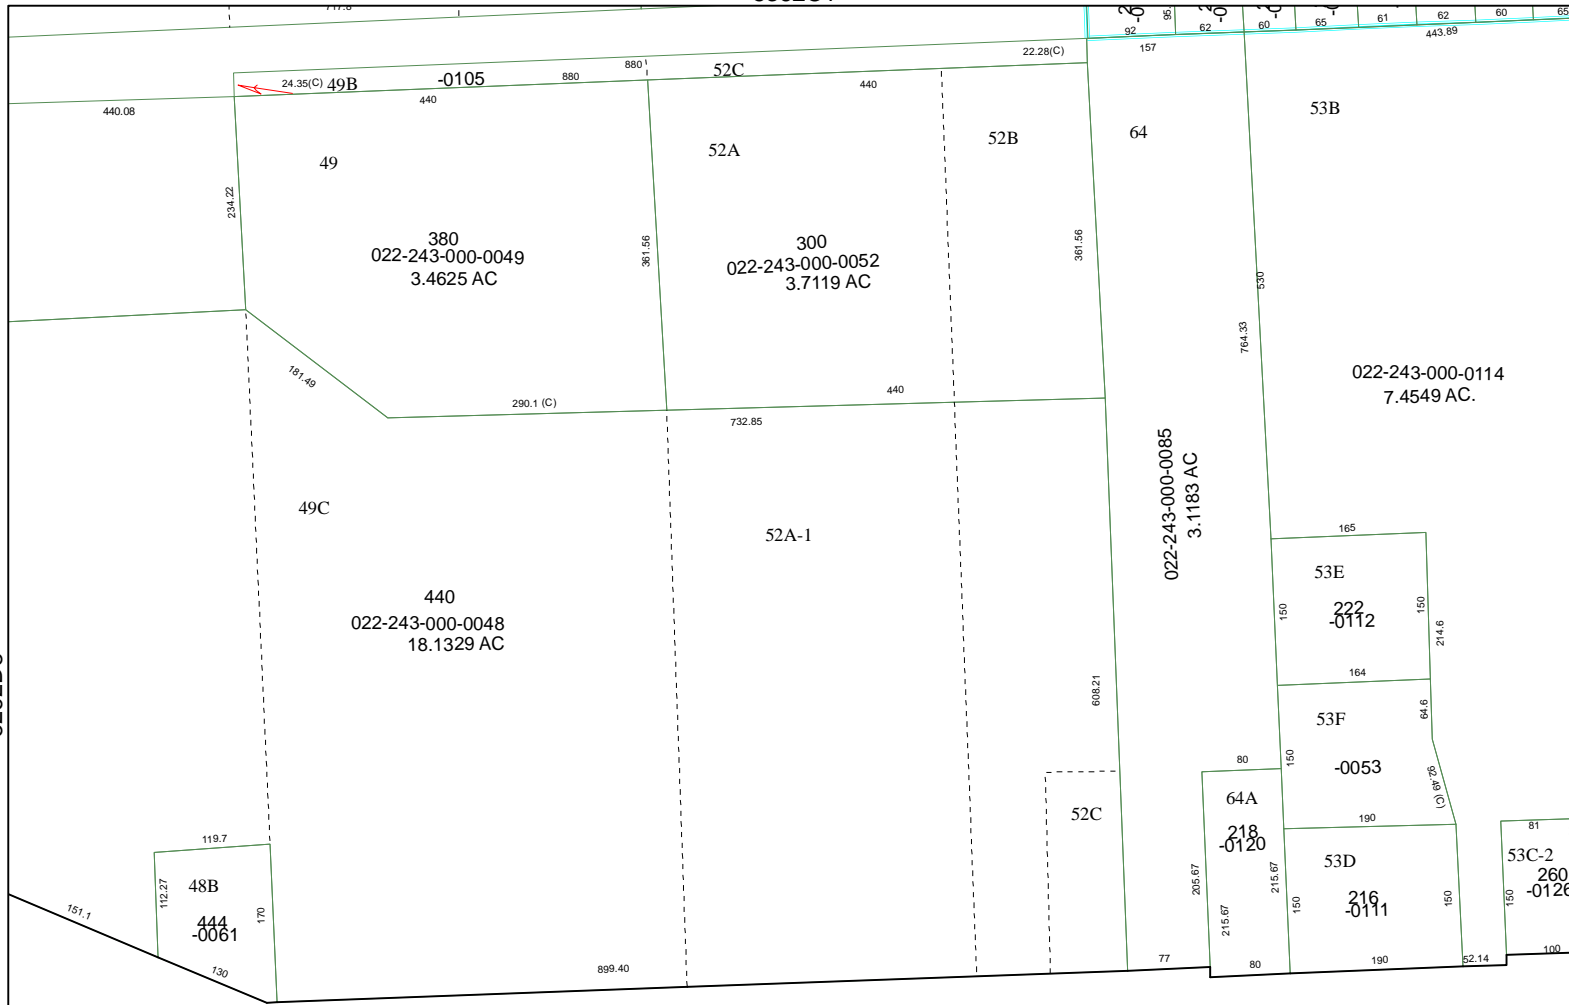

5362C1

Harris County Appraisal District

0 100 200

PUBLICATION DATE:
8/15/2011

Geospatial or map data maintained by the Harris County Appraisal District is for informational purposes and may **not** have been prepared for or be suitable for legal, engineering, or surveying purposes. It does **not** represent an on-the-ground survey and only represents the approximate location of property boundaries.

MAP LOCATION

FACET 5362C

1	2	3	4
5	6	7	8
9	10	11	12

5262D8

5362C6

STATE 45

EAST LITTLE YORK ROAD

5362C9

E LITTLE YORK MANOR 085-016