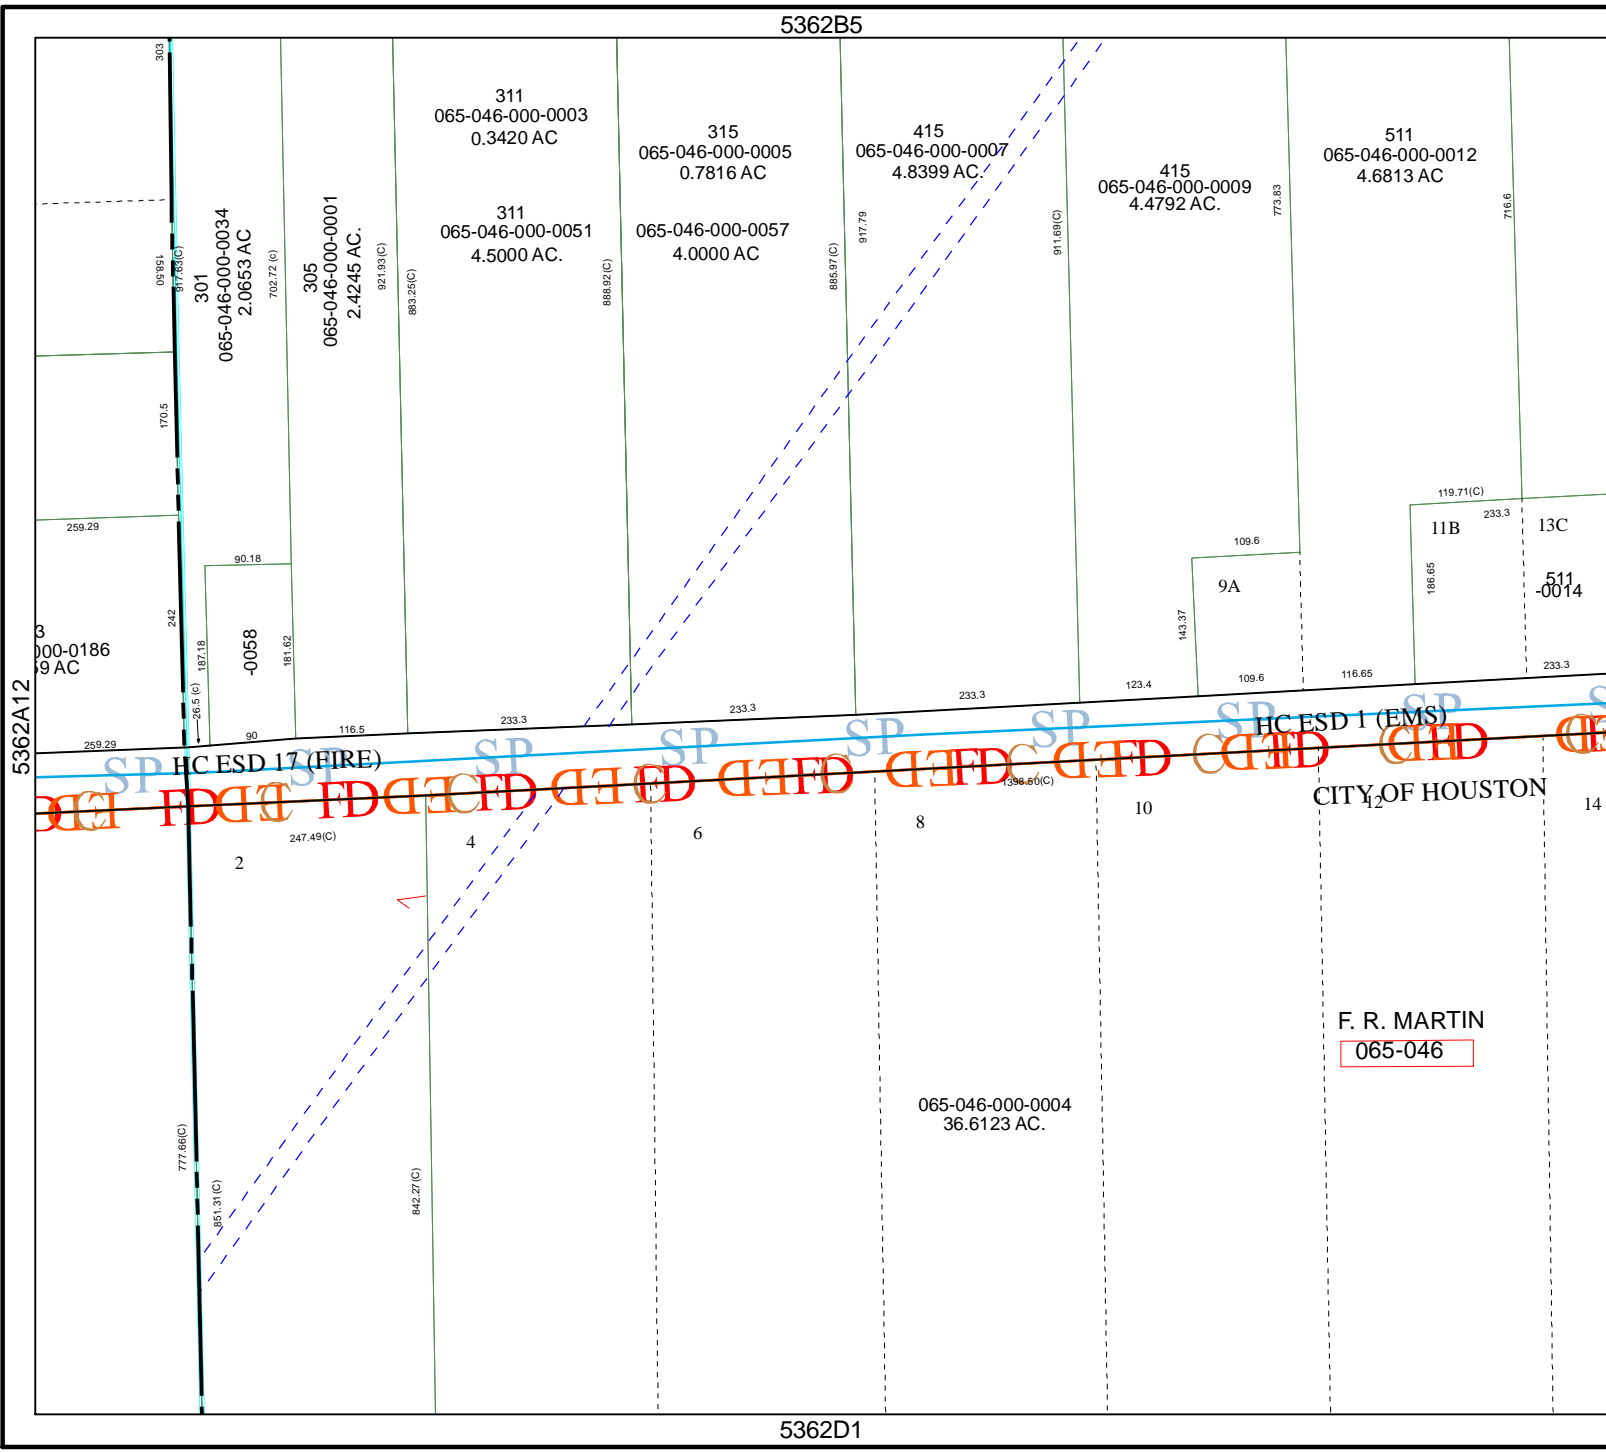

# Harris County Appraisal District

0 100 200  
PUBLICATION DATE:  
9/1/2011

Geospatial or map data maintained by the Harris County Appraisal District is for informational purposes and may not have been prepared for or be suitable for legal, engineering, or surveying purposes. It does not represent an on-the-ground survey and only represents the approximate location of property boundaries.

### MAP LOCATION

## FACET 5362B

1	2	3	4
5	6	7	8
9	10	11	12

F. R. MARTIN  
065-046