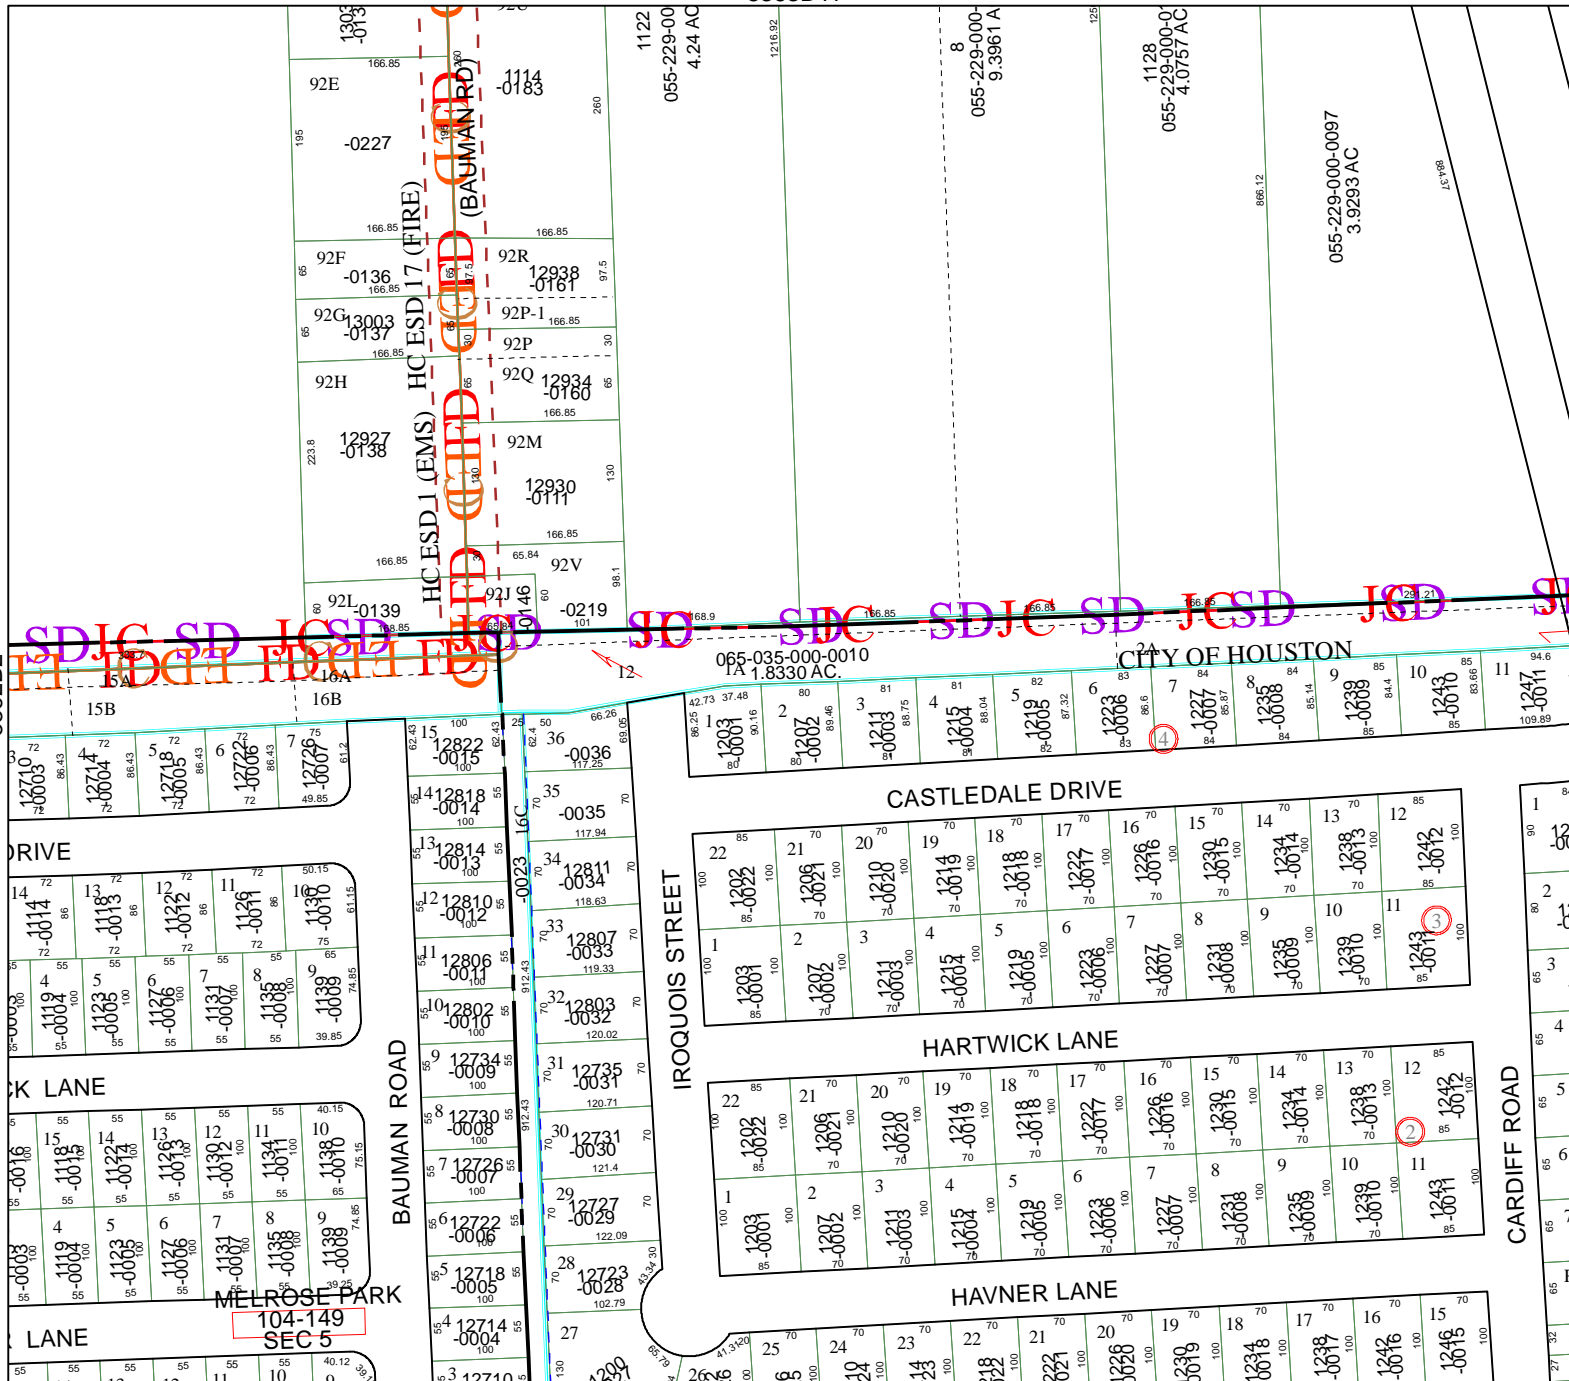

FACET 5362B

1	2	3	4
5	6	7	8
9	10	11	12

5363D11

065-035-000-0010
1A 1.8330 AC.

CITY OF HOUSTON

5362B7

5362B2

5362B4