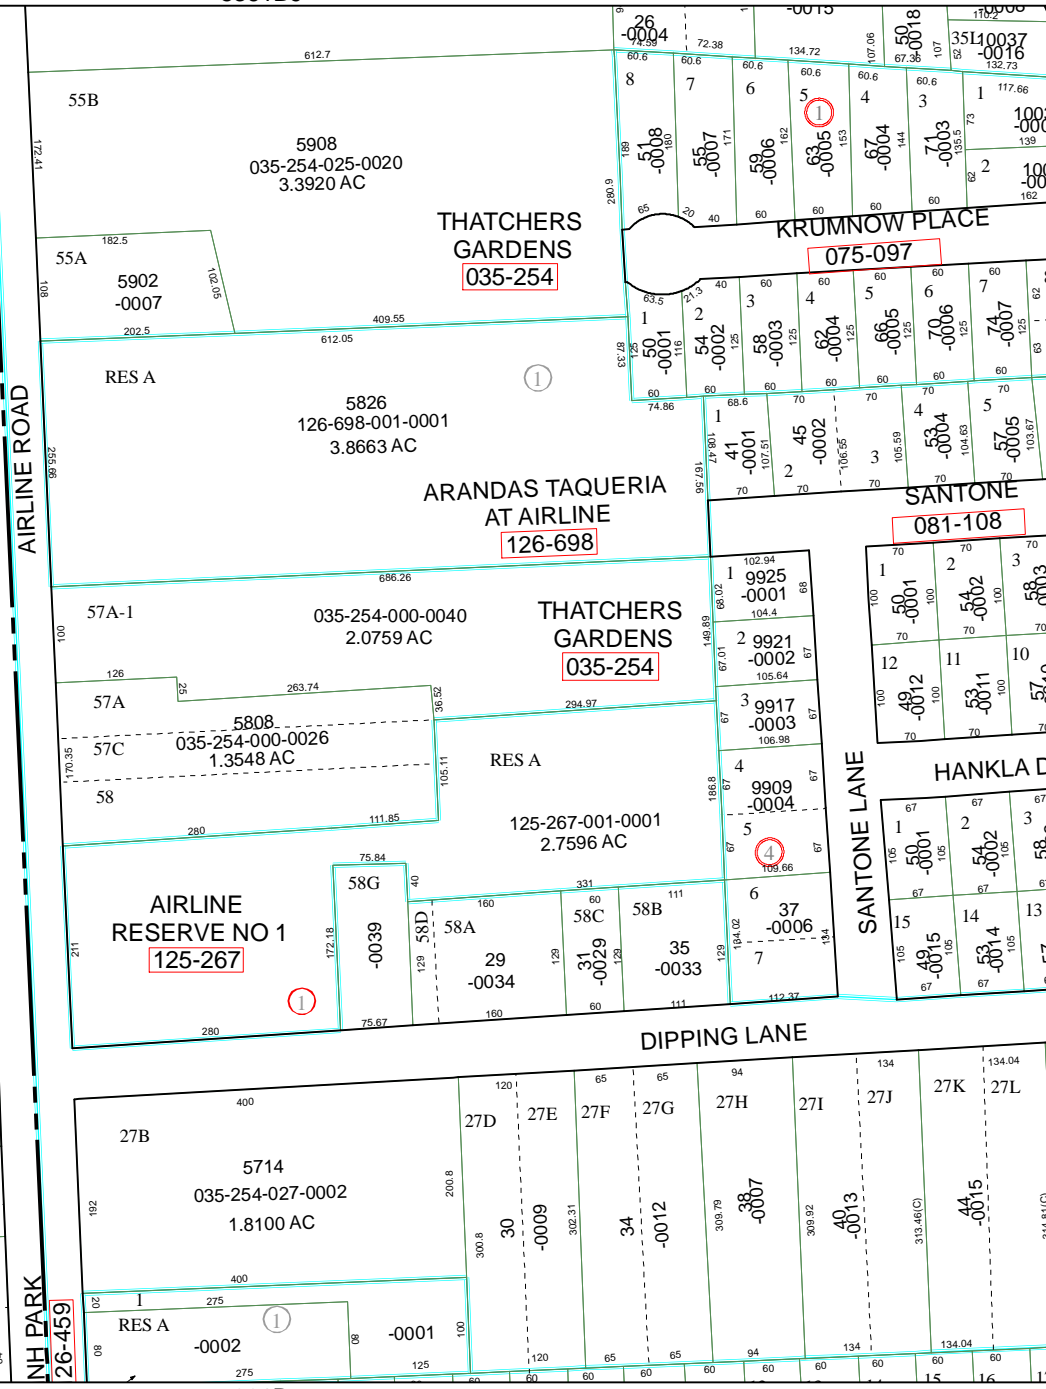

MAP LOCATION

## FACET 5361D

1	2	3	4
5	6	7	8
9	10	11	12

AIRLINE ROAD

NH PARK

26-459

SANTONE LANE