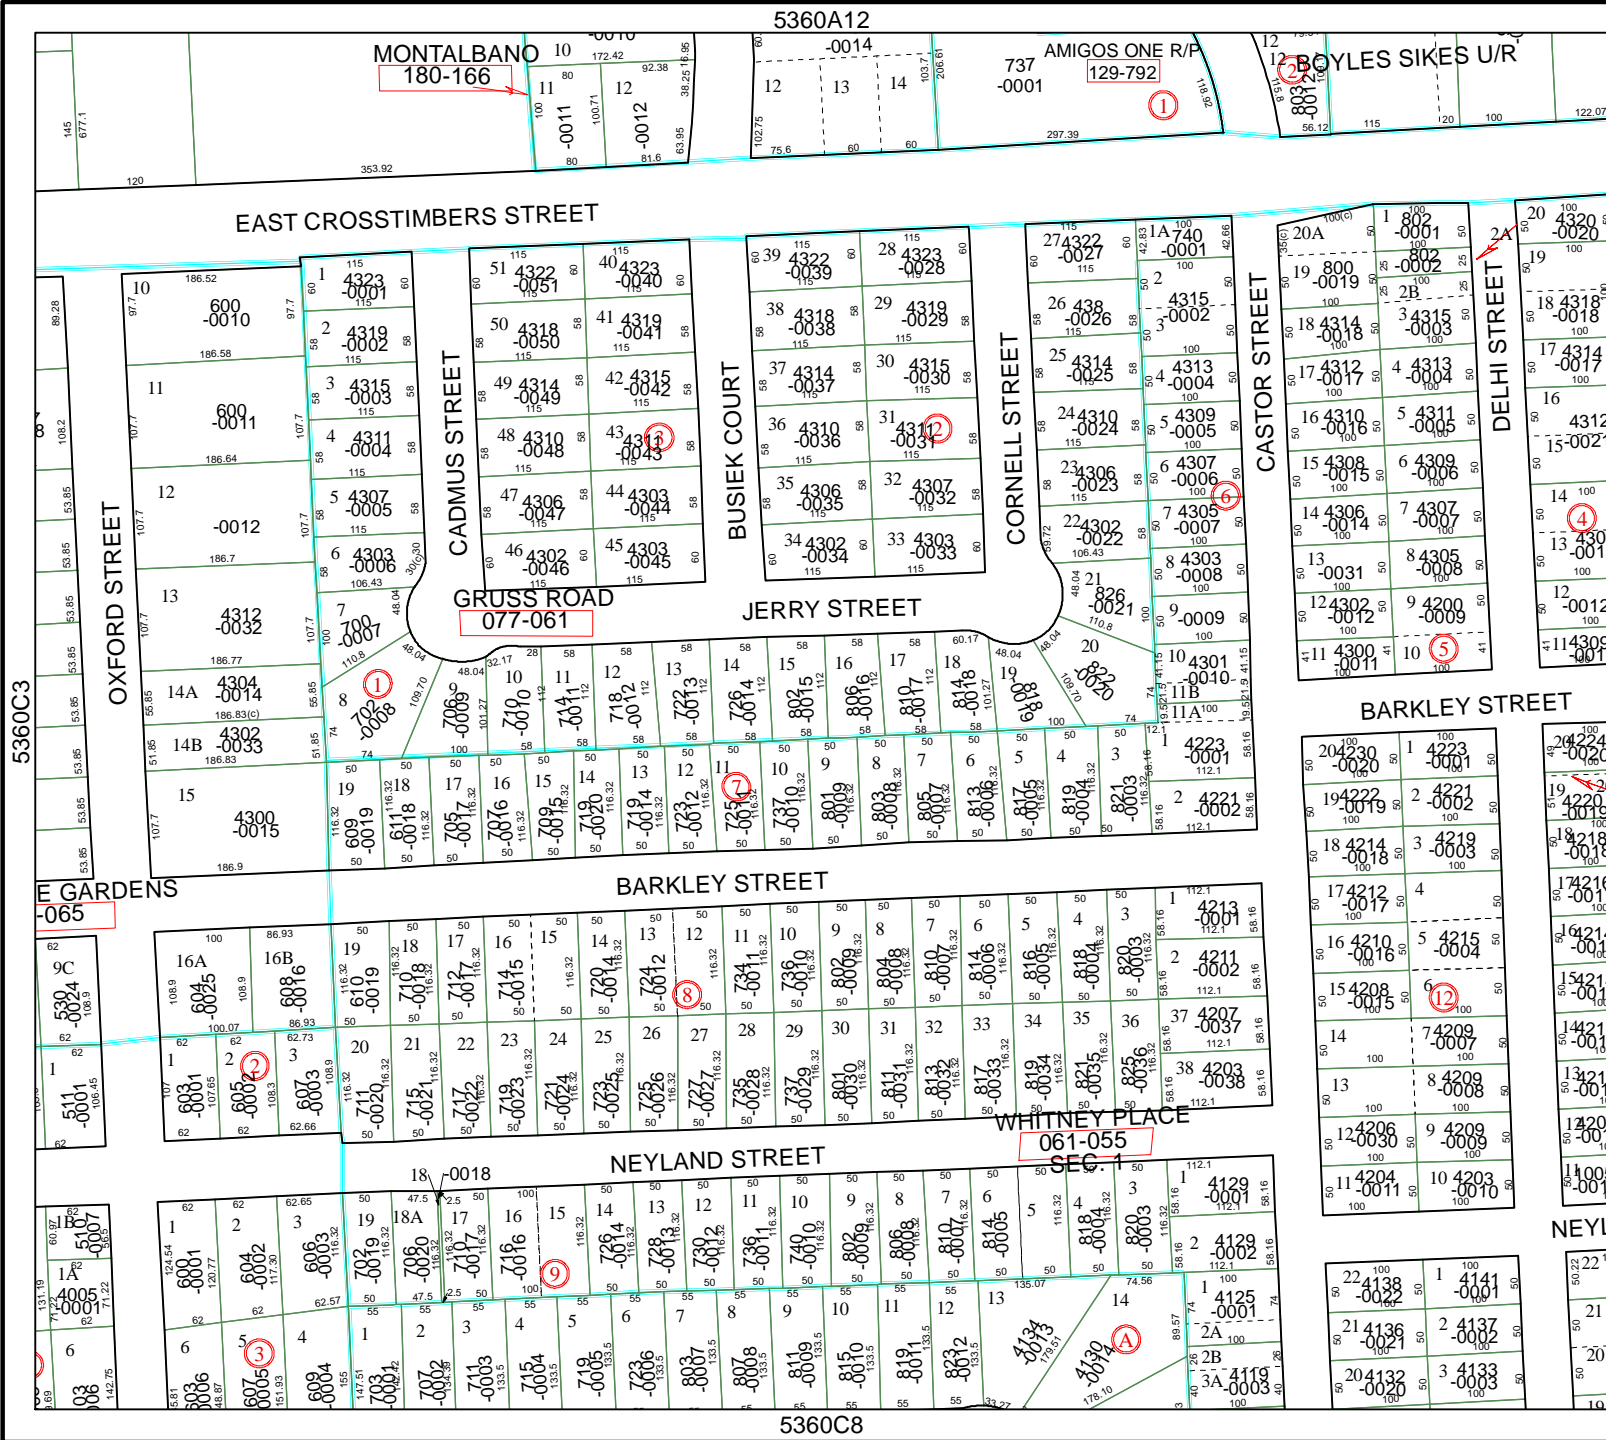

Harris County Appraisal District

0 100 200

PUBLICATION DATE:
2/2/2012

Geospatial or map data maintained by the Harris County Appraisal District is for informational purposes and may not be suitable for legal, engineering, or surveying purposes. It does not represent an on-the-ground survey and only represents the approximate location of property boundaries.

MAP LOCATION

FACET 5360C

1	2	3	4
5	6	7	8
9	10	11	12

5360C3

5360D1