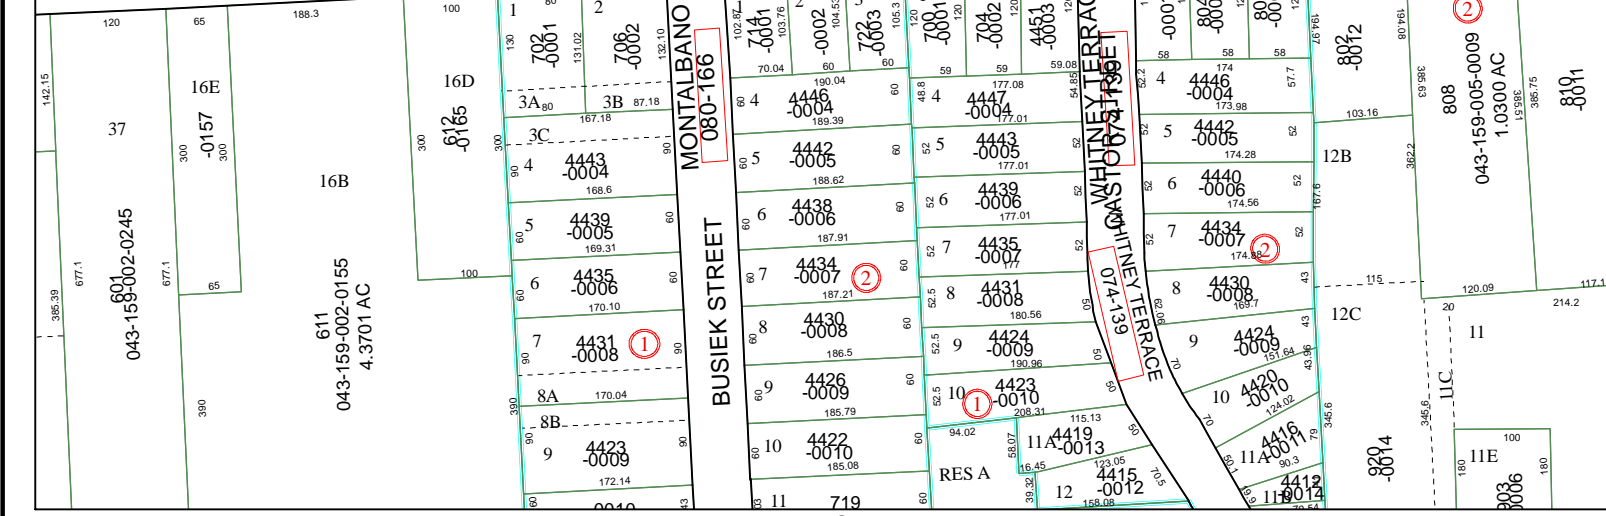

5360A8

5360A11

WHITNEY DRIVE

5360C4

# Harris County Appraisal District

0 100 200  
 PUBLICATION DATE:  
 2/2/2012

Geospatial or map data maintained by the Harris County Appraisal District is for informational purposes and may not have been prepared for or be suitable for legal, engineering, or surveying purposes. It does not represent an on-the-ground survey and only represents the approximate location of property boundaries.

MAP LOCATION

## FACET 5360A

1	2	3	4
5	6	7	8
9	10	11	12

5360B9