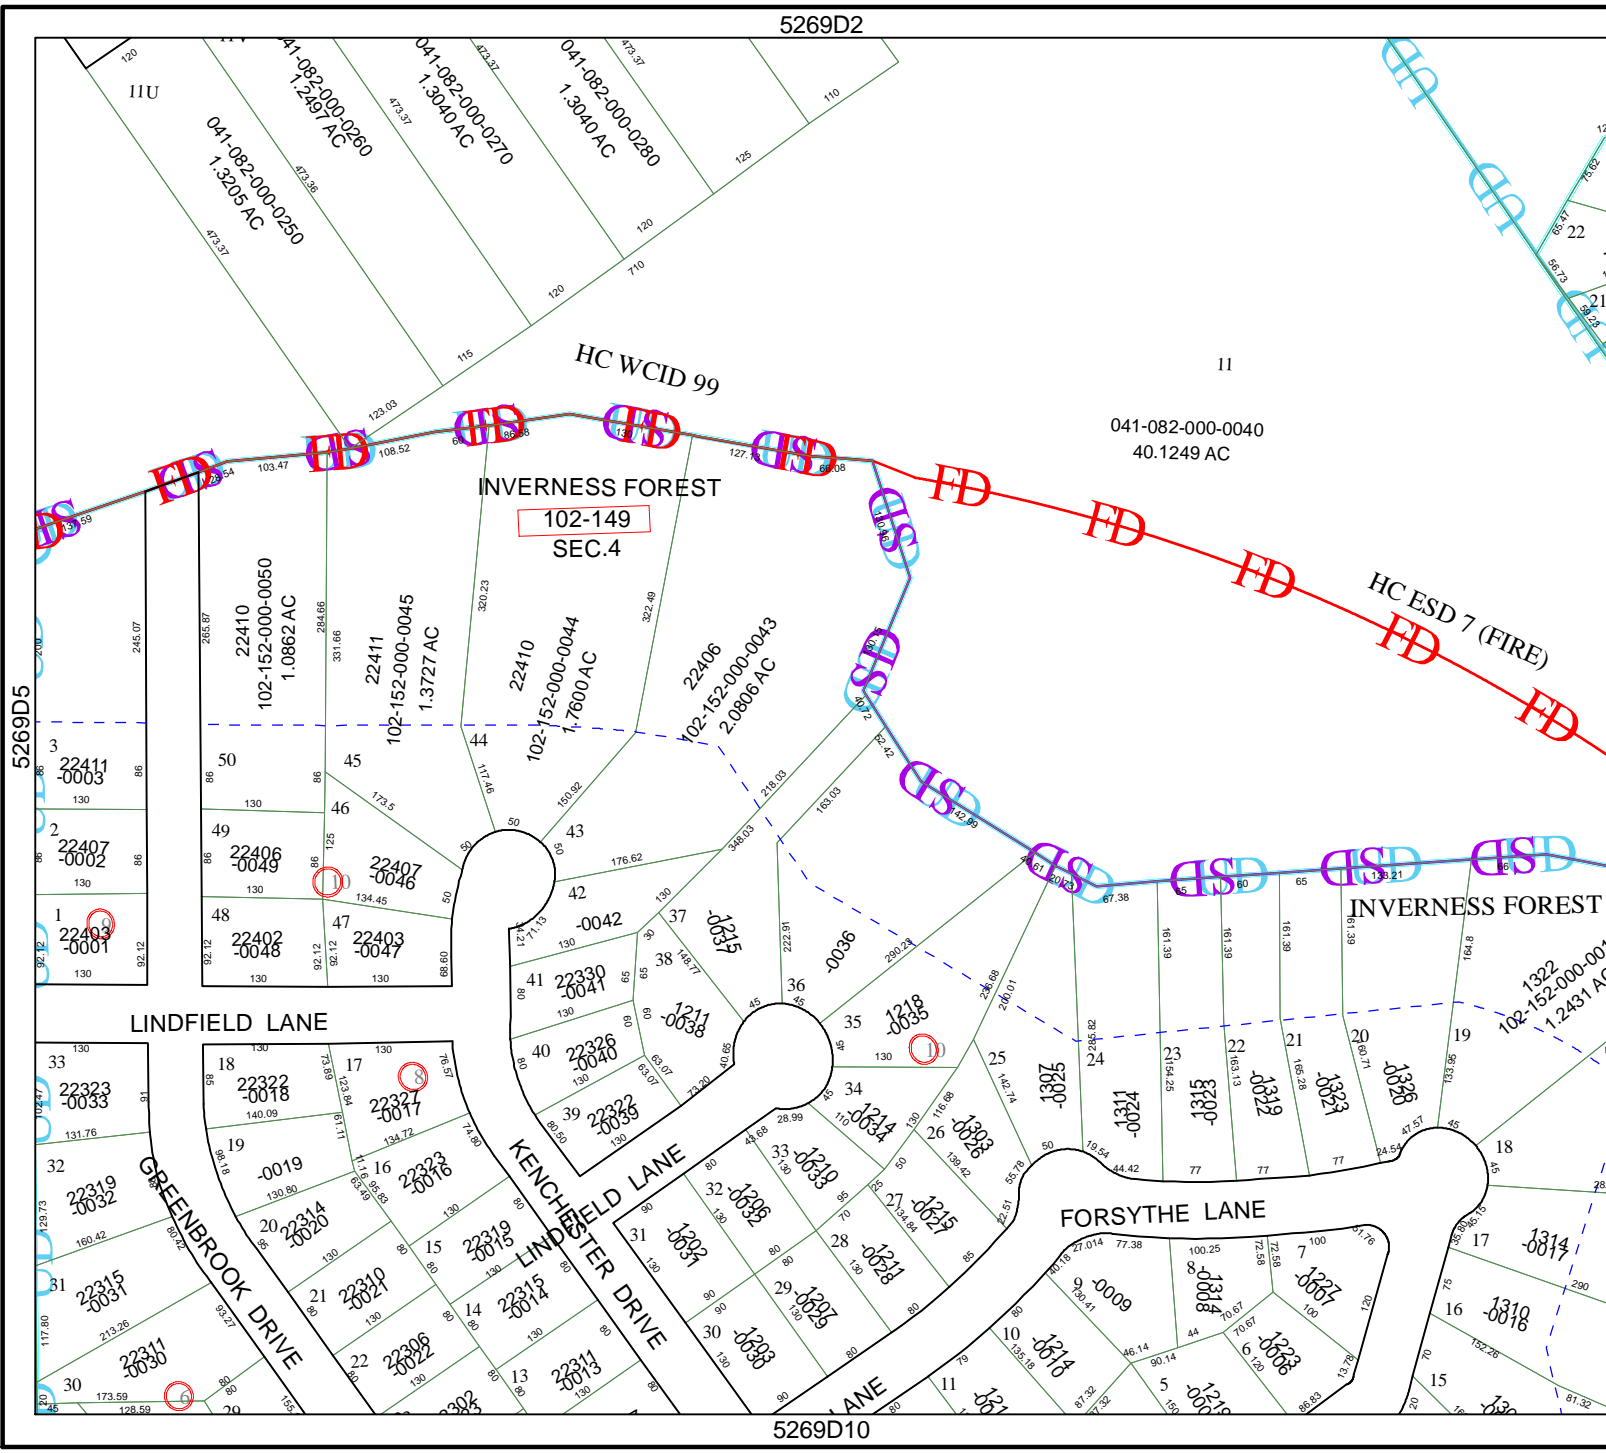

Harris County Appraisal District

0 100 200
 PUBLICATION DATE:
 8/15/2011

Geospatial or map data maintained by the Harris County Appraisal District is for informational purposes and may not have been prepared for or be suitable for legal, engineering, or surveying purposes. It does not represent an on-the-ground survey and only represents the approximate location of property boundaries.

MAP LOCATION

FACET 5269D

1	2	3	4
5	6	7	8
9	10	11	12

5269D2

5269D10

5269D7

5269D5

INVERNESS FOREST
 102-149
 SEC.4

041-082-000-0040
 40.1249 AC

HC ESD 7 (FIRE)

INVERNESS FOREST

LINDFIELD LANE

KENCHIELD DRIVE

FORSYTHE LANE

GREENBROOK DRIVE