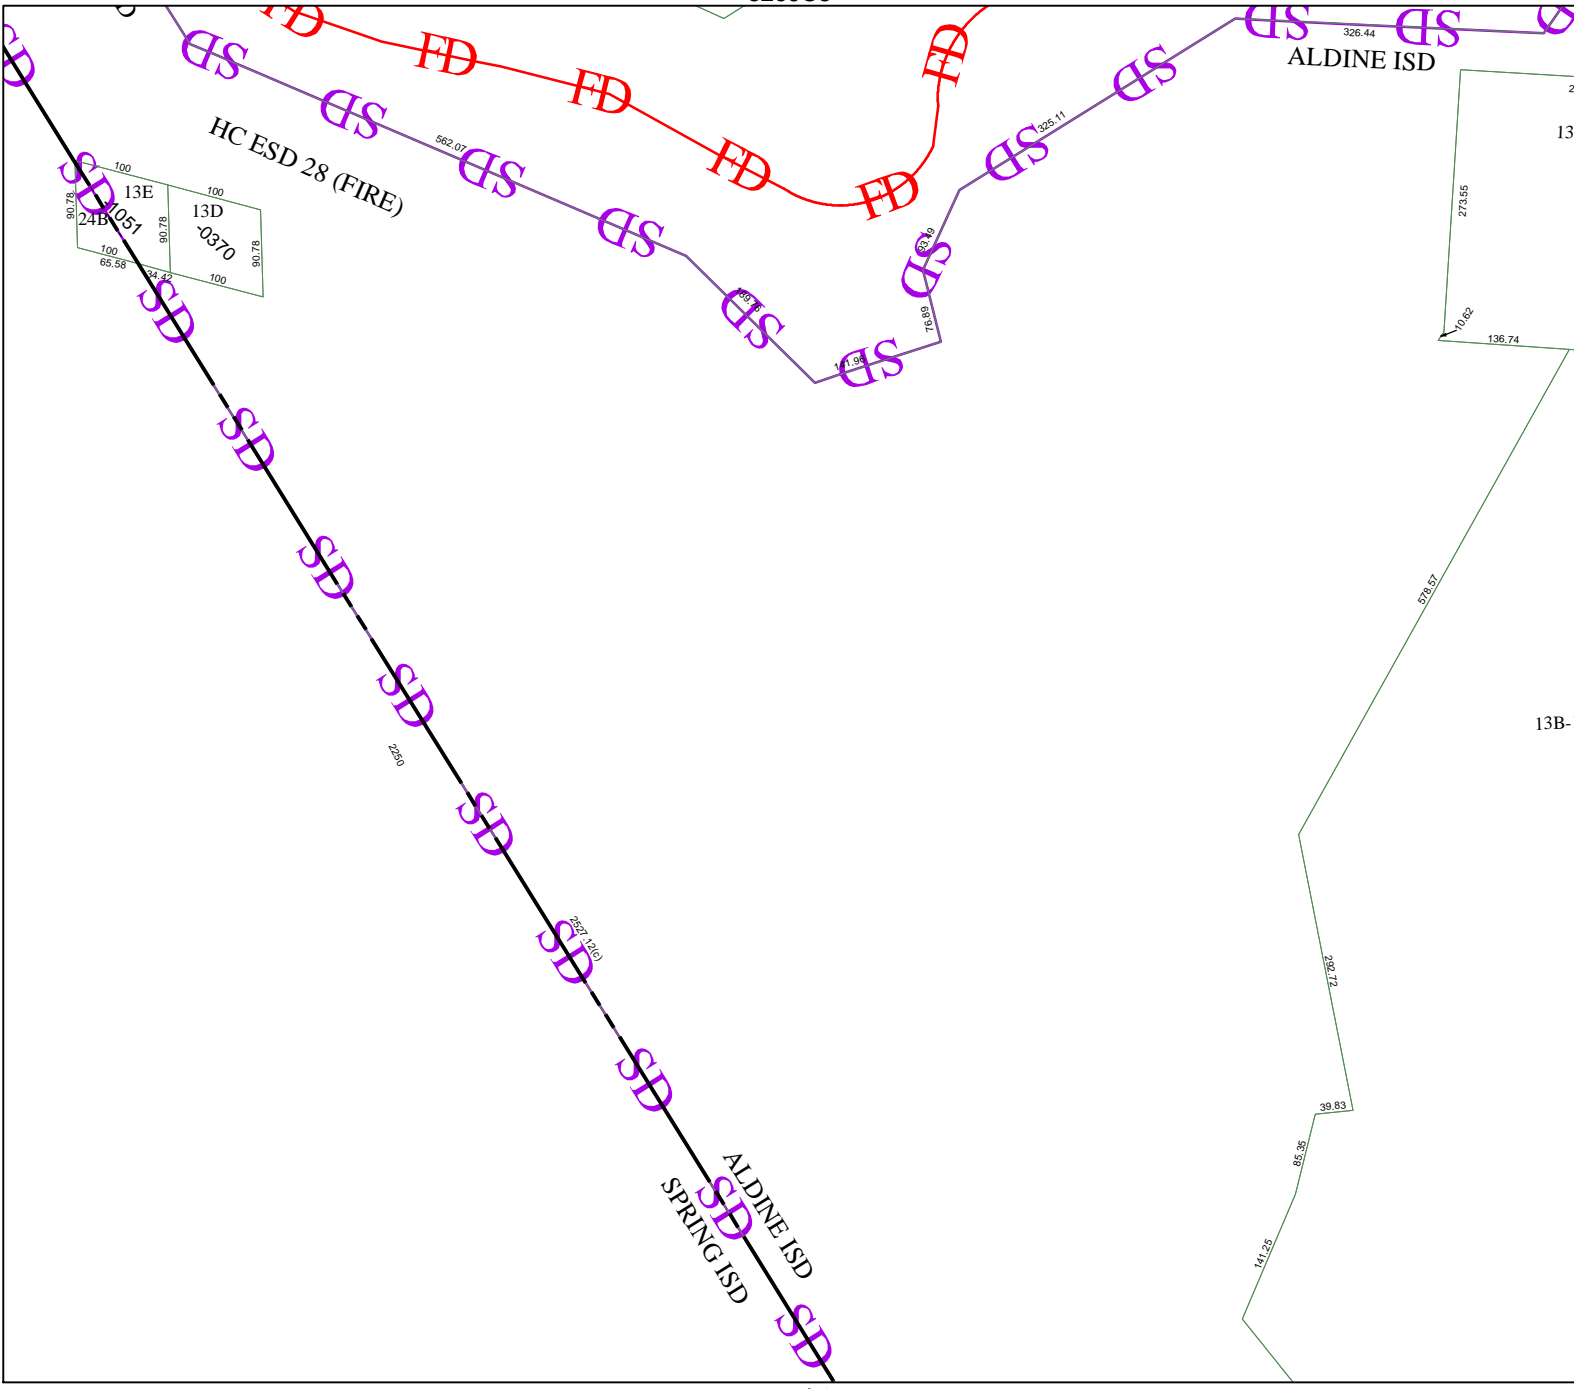

5269C8

ALDINE ISD

Harris County Appraisal District

0 100 200
PUBLICATION DATE:
8/15/2011

Geospatial or map data maintained by the Harris County Appraisal District is for informational purposes and may not have been prepared for or be suitable for legal, engineering, or surveying purposes. It does not represent an on-the-ground survey and only represents the approximate location of property boundaries.

MAP LOCATION

FACET 5269C

1	2	3	4
5	6	7	8
9	10	11	12

5268A4

5269C11

5269D9

HC ESD 28 (FIRE)