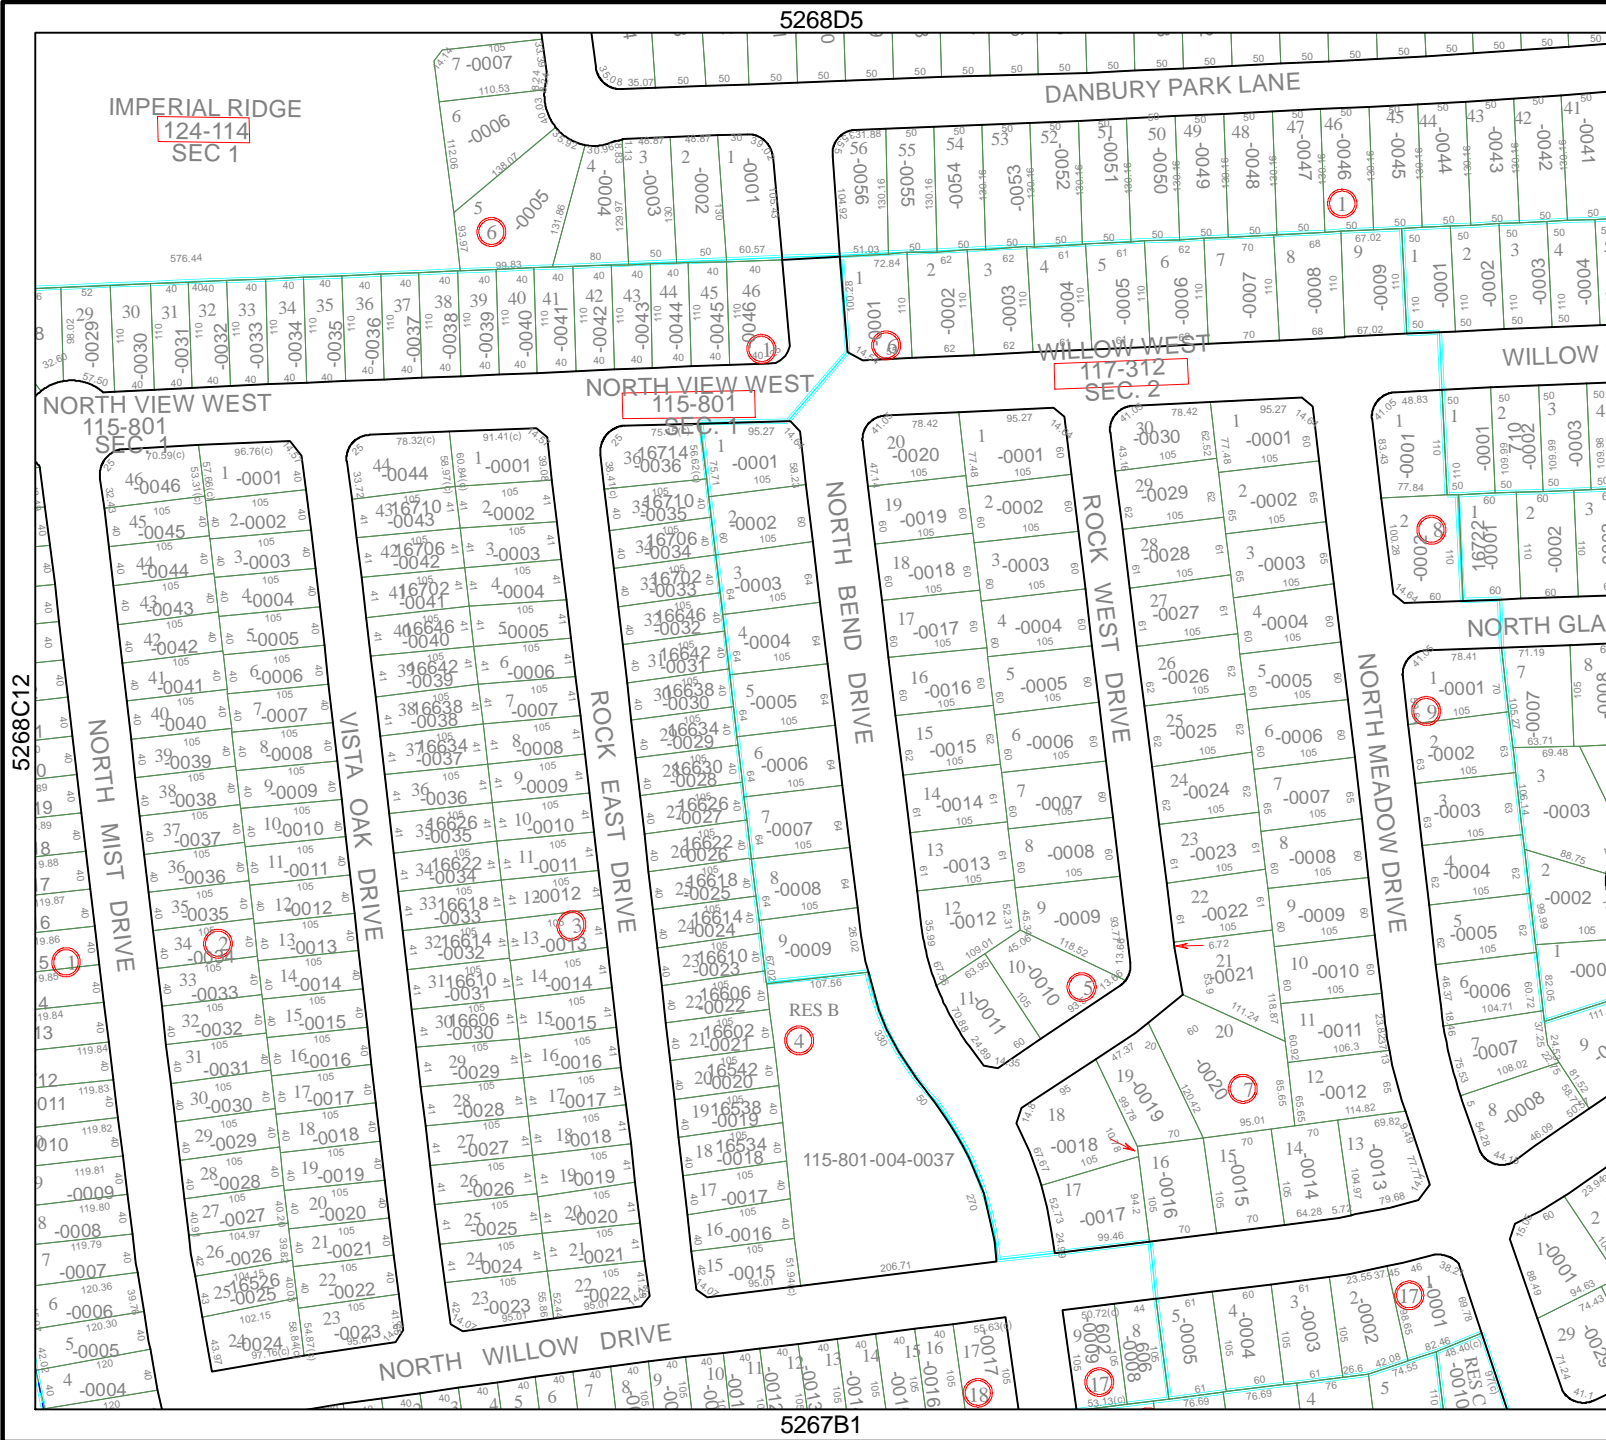

Harris County Appraisal District

0 100 200
PUBLICATION DATE:
 9/1/2011

Geospatial or map data maintained by the Harris County Appraisal District is for informational purposes and may not be prepared for or be suitable for legal, engineering, or surveying purposes. It does not represent an on-the-ground survey and only represents the approximate location of property boundaries.

MAP LOCATION

FACET 5268D

1	2	3	4
5	6	7	8
9	10	11	12

5268C12

5268D10

5268D5

5267B1

IMPERIAL RIDGE
 124-114
 SEC 1

DANBURY PARK LANE

WILLOW WEST
 117-312
 SEC. 2

WILLOW

NORTH VIEW WEST
 115-801
 SEC. 1

NORTH VIEW WEST
 115-801

NORTH GLA

NORTH MIST DRIVE

VISTA OAK DRIVE