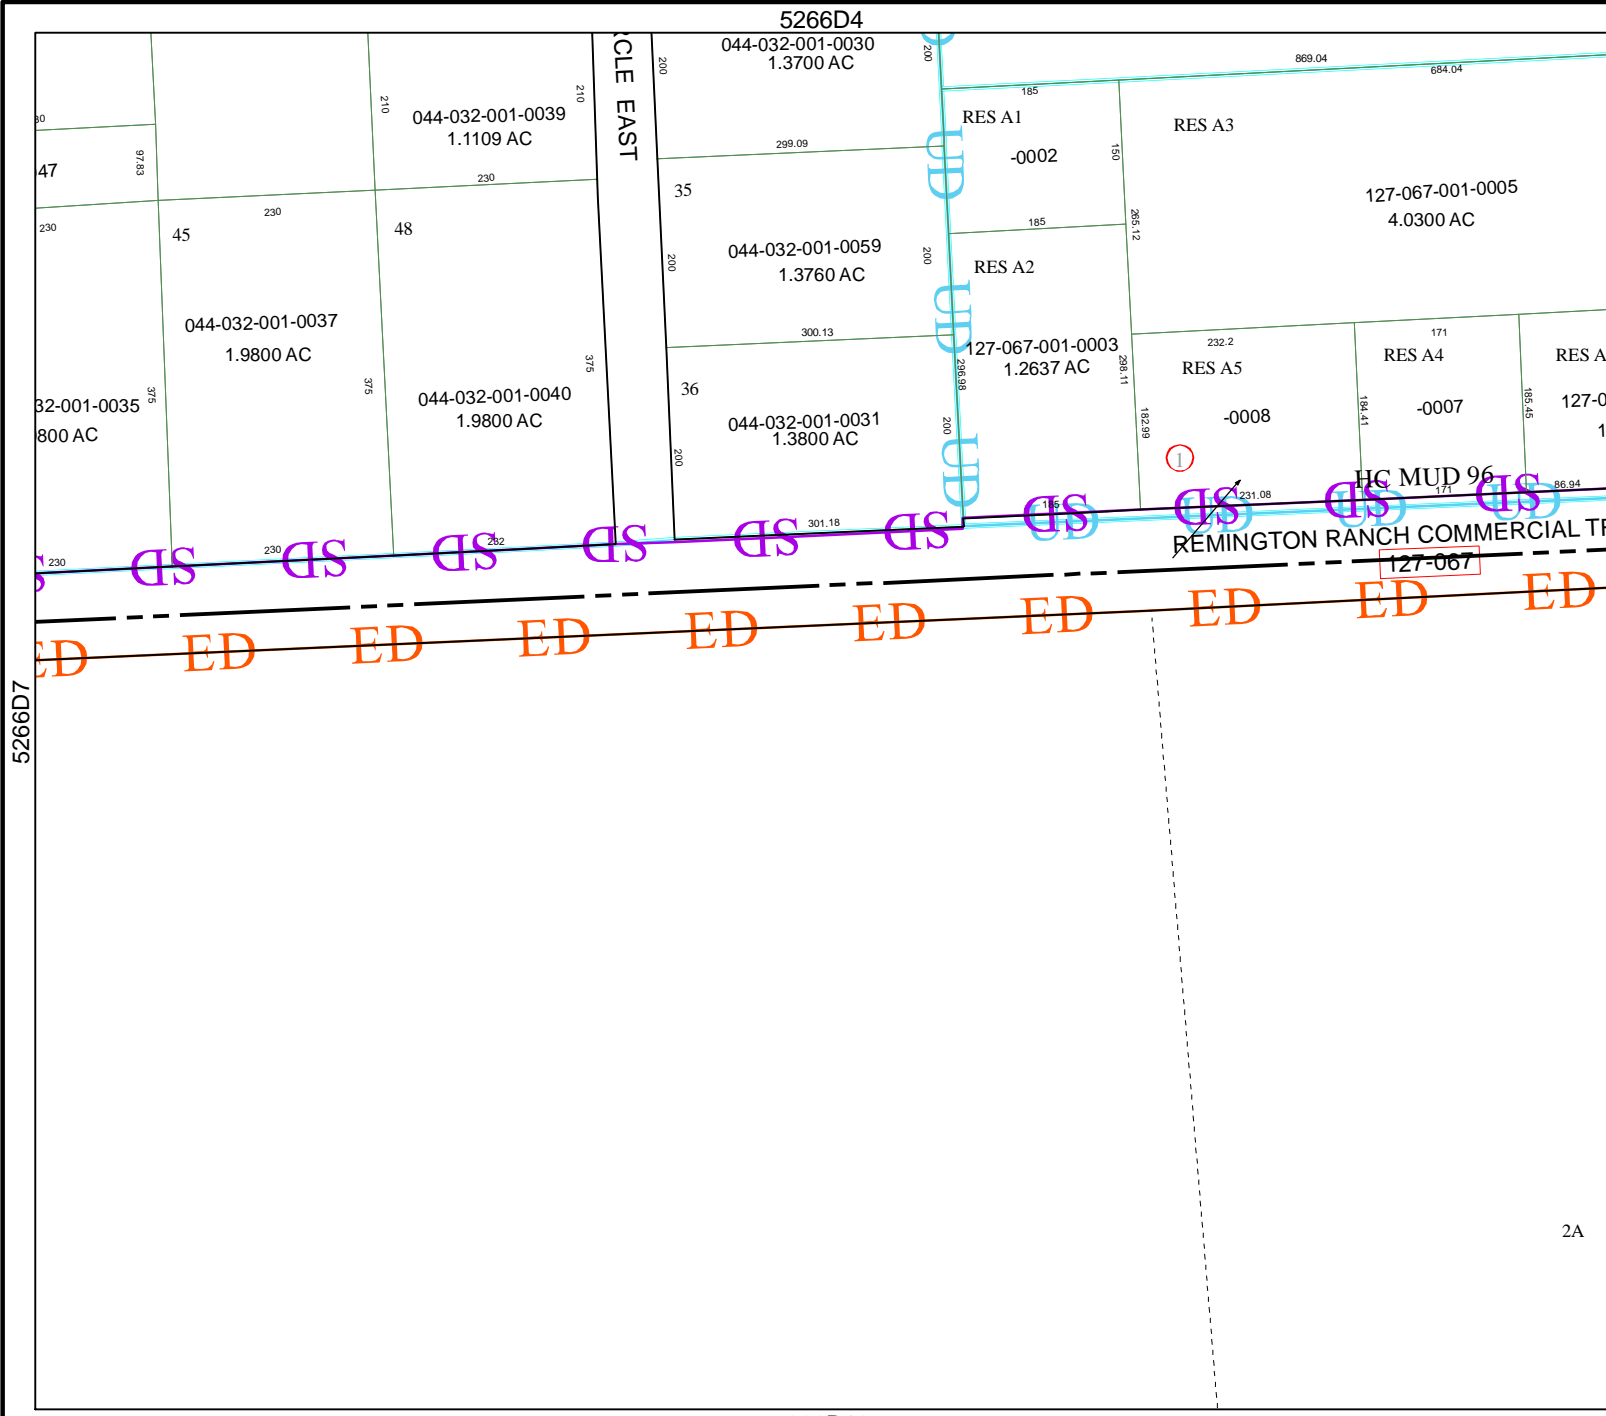

# Harris County Appraisal District

0 100 200  
**PUBLICATION DATE:**  
 8/15/2011

Geospatial or map data maintained by the Harris County Appraisal District is for informational purposes and may not have been prepared for or be suitable for legal, engineering, or surveying purposes. It does not represent an on-the-ground survey and only represents the approximate location of property boundaries.

### MAP LOCATION

## FACET 5266D

1	2	3	4
5	6	7	8
9	10	11	12

2A