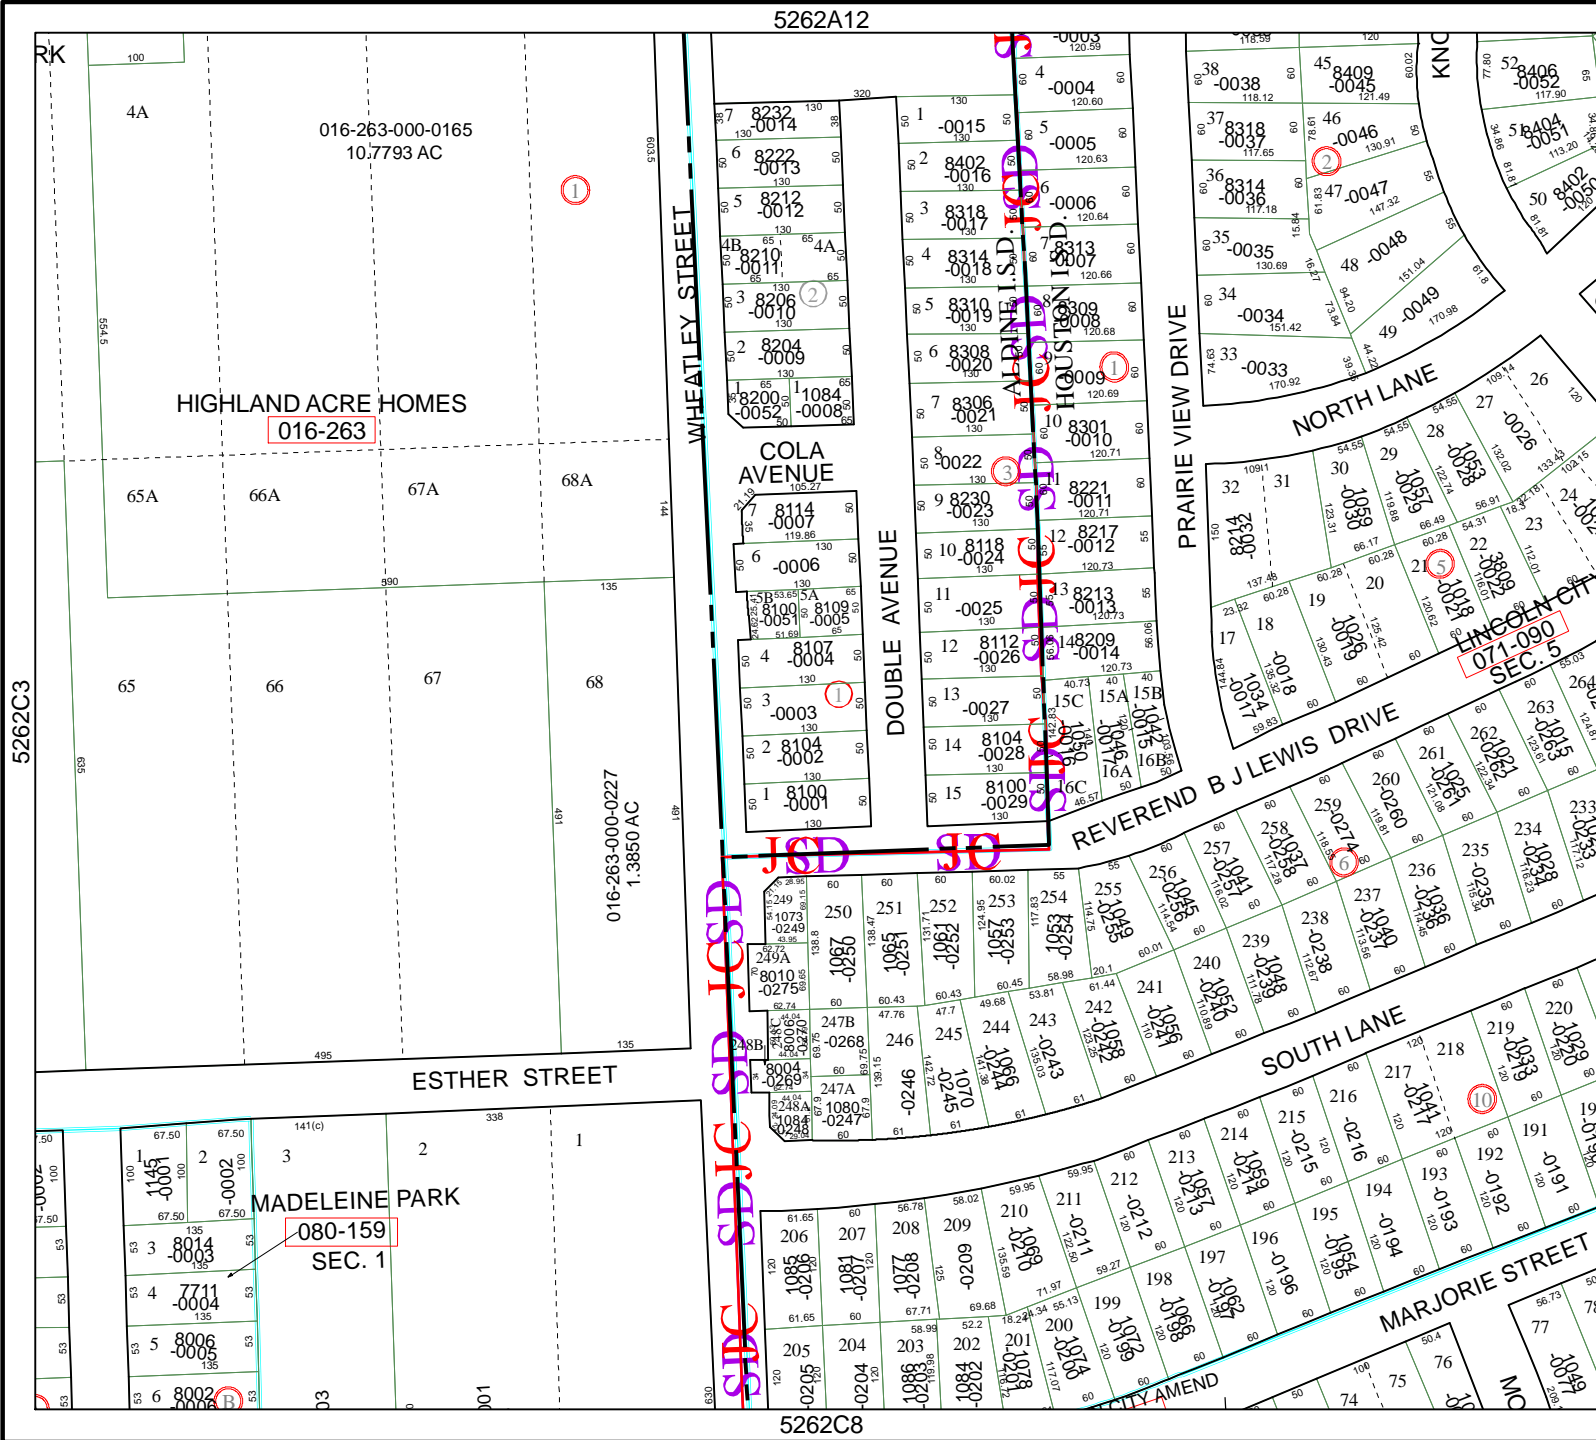

Harris County Appraisal District

0 100 200
PUBLICATION DATE:
 8/15/2011

Geospatial or map data maintained by the Harris County Appraisal District is for informational purposes and may not have been prepared for or be suitable for legal, engineering, or surveying purposes. It does not represent an on-the-ground survey and only represents the approximate location of property boundaries.

MAP LOCATION

FACET 5262C

1	2	3	4
5	6	7	8
9	10	11	12

5262A12

5262C8

016-263-000-0165
 10.7793 AC

HIGHLAND ACRE HOMES
 016-263

016-263-000-0227
 1.3850 AC

MADELEINE PARK
 080-159
 SEC. 1